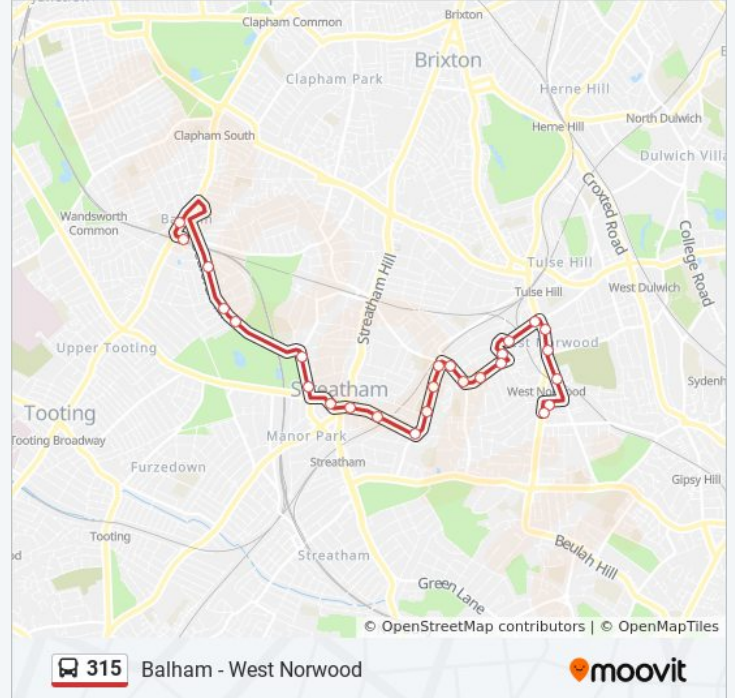

26 stops

[VIEW LINE SCHEDULE](#)

Balham Station (A)

Hildreth Street Market (D)

Balham Health Centre (N)

Fontenoy Road (A)

Hillbury Road (B)

Woodfield Avenue (C)

Becmead Avenue (D)

Streatham / St Leonard's Church (SX)

Bournevale Road

Gleneldon Road Stanthorpe Road

Gleneldon Road (E)

Valley Road Surgery

South Oak Road (N)

Valley Road Caroline Close

315 bus Info

Direction: West Norwood

Stops: 26

Trip Duration: 29 min

Line Summary:

Chartham Grove

Royal Circus

York Hill (E)

Lancaster Avenue (L)

Norwood Road / Robson Road (P)

West Norwood Station (T)

Norwood Bus Garage (U)

Rothschild Street (V)

315 bus time schedules and route maps are available in an offline PDF at moovitapp.com. Use the [Moovit App](#) to see live bus times, train schedule or subway schedule, and step-by-step directions for all public transit in London.