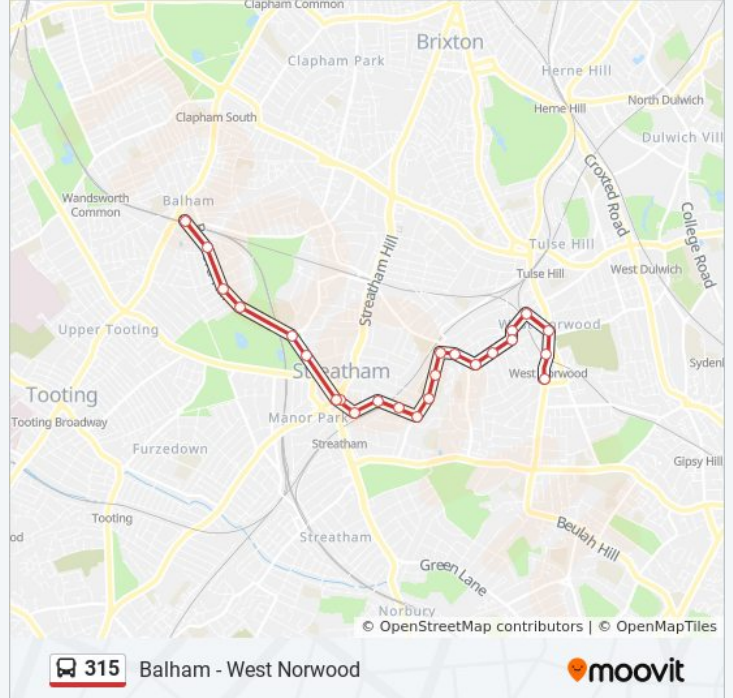

315 bus Info

Direction: Balham

Stops: 24

Trip Duration: 28 min

Line Summary:

Balham Health Centre (M)

Balham Station (A)

Direction: West Norwood

26 stops

[VIEW LINE SCHEDULE](#)

Balham Station (A)

Hildreth Street Market (D)

Balham Health Centre (N)

Fontenoy Road (A)

Hillbury Road (B)

Woodfield Avenue (C)

Becmead Avenue (D)

Streatham / St Leonard's Church (SX)

Bournevale Road

Gleneldon Road Stanthorpe Road

Gleneldon Road (E)

Valley Road Surgery

South Oak Road (N)

Valley Road Caroline Close

315 bus Info

Direction: West Norwood

Stops: 26

Trip Duration: 29 min

Line Summary:

Chartham Grove

Royal Circus

York Hill (E)