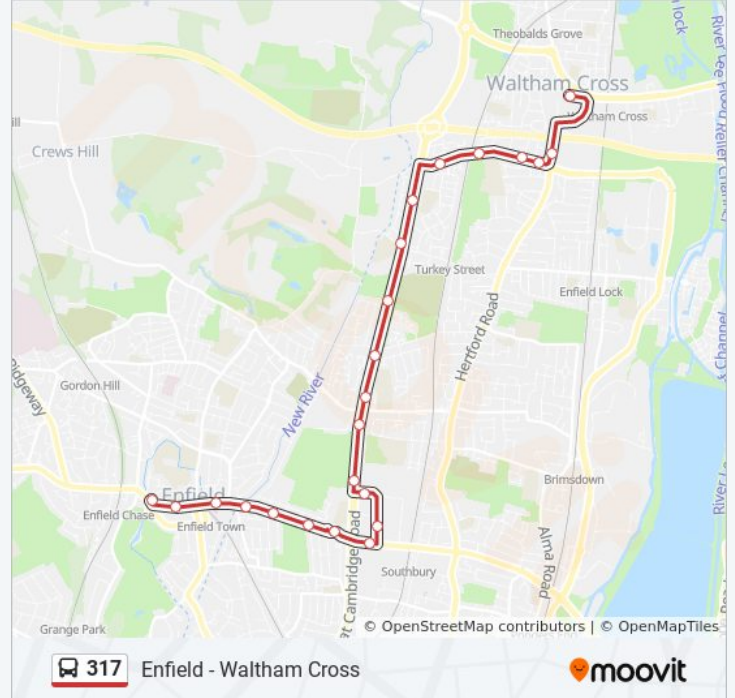

317 bus Info

Direction: Enfield

Stops: 22

Trip Duration: 28 min

Line Summary:

Direction: Waltham Cross

23 stops

[VIEW LINE SCHEDULE](#)

- Little Park Gardens (A)
- Enfield Town / Church Street (D)
- Enfield Town Station (L)
- Ladysmith Road (E)
- Cecil Avenue (M)
- Percival Road (N)
- Great Cambridge Road (P)
- Baird Road (Q)
- Dearsley Road (C)
- Enfield Retail Park (D)
- Crown Road (E)
- Cambridge Gardens (U)
- Carterhatch Lane (V)
- Hoe Lane (W)
- Enfield Crematorium (A)
- Turkey Street Station (B)
- Manor Court (P)
- Bullsmoor Lane / Great Cambridge Road (Q)

317 bus Info

Direction: Waltham Cross

Stops: 23

Trip Duration: 28 min

Line Summary:

Lea Valley High School (R)

Langdale Gardens (S)

Bullsmoor Lane / Hertford Road (T)

Bullsmoor Lanemollison Avenue (G)

Bus Station

317 bus time schedules and route maps are available in an offline PDF at moovitapp.com. Use the [Moovit App](#) to see live bus times, train schedule or subway schedule, and step-by-step directions for all public transit in London.