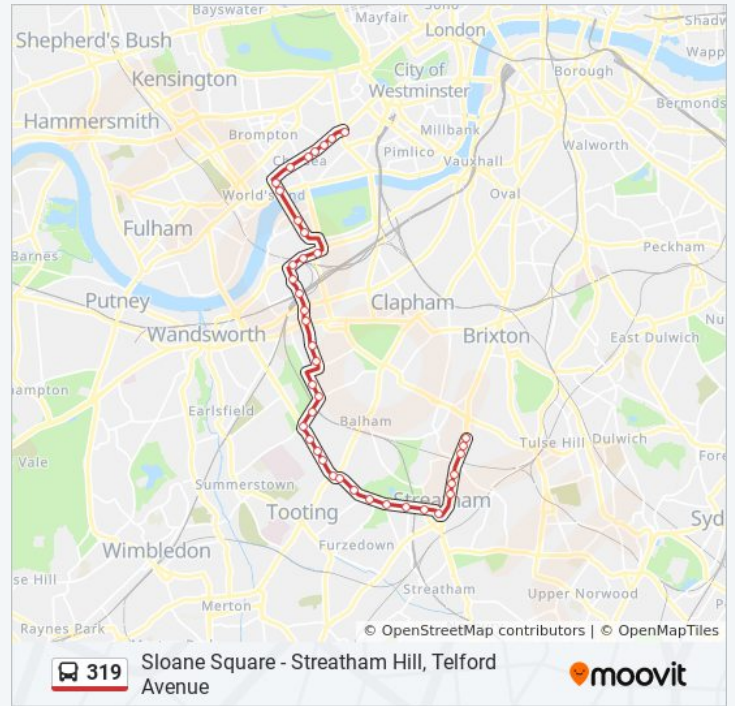

Trip Duration: 58 min
Line Summary:

- Petworth Street (BF)
- The Latchmere (LC)
- Bullen Street (LD)
- Battersea High Street (LE)
- Falcon Grove
- Clapham Junction Station / Falcon Road (G)
- Clapham Junction Stn / the Falcon (T)
- Clapham Junction / the Northcote (Y)
- Salcott Road (S)
- Darley Road (S)
- Blenkarne Road (S)
- Granard Road (J)
- Wandsworth Common Station (B)
- Bellevue Road / Trinity Road (E)
- Brodrick Road (T)
- Upper Tooting Park (S)
- Eatonville Road (T)
- Tooting Bec Station (A)
- St Anselm's Church (F)
- Montana Road (K)
- Franciscan Road (L)
- Tooting Bec Athletics Track (M)
- Tooting Bec Lido (N)
- Garrad's Road (P)
- Streatham / St Leonard's Church (SX)
- Becmead Avenue (OA)
- Kingscourt Road (M)
- Mount Ephraim Road (K)
- Streatham Hill Stn / Streatham Hill (A)
- Barrhill Road (S)
- Telford Avenue (N)