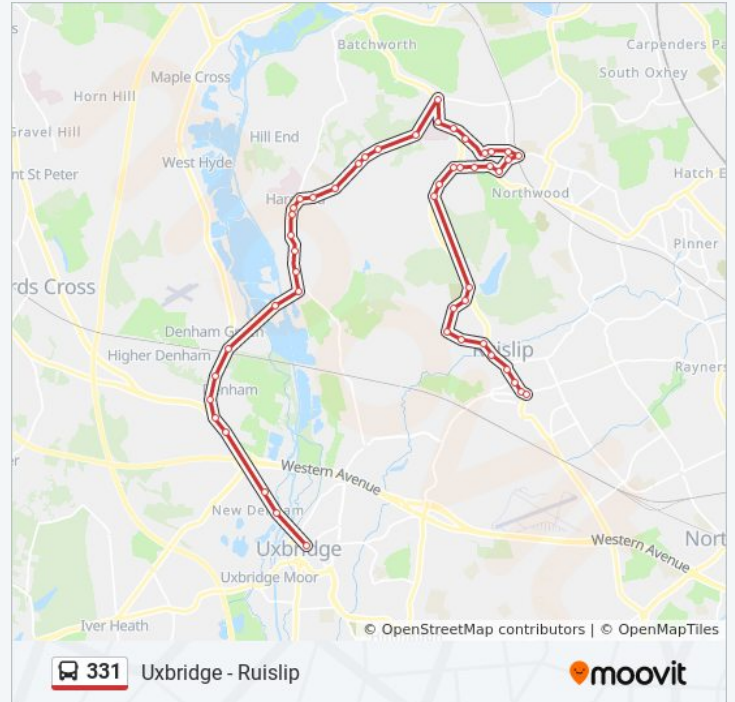

Links Way (Y)

Northgate (W)

Manor House Drive (S)

Jackets Lane (S)

Reservoir Road (S)

Breakspear Crematorium (W)

Howletts Lane (S)

Leaholme Way (E)

Shrubs Road Harefield

Littlebourne Farm Harefield

Shepherds Hill House Harefield

The Harefield Academy Harefield

Wickham Close Harefield

The Green Harefield Harefield

Merle Avenue (S)

Dovedale Close (S)

Lovett Road (S)

Thursday 6:00 AM - 11:30 PM

Friday 6:00 AM - 11:30 PM

Saturday 6:00 AM - 11:30 PM

331 bus Info

Direction: Uxbridge

Stops: 48

Trip Duration: 54 min

Line Summary:

St Mary's Road (S)

Priory Avenue (S)

Truesdale Drive (S)

Broadwater Lock / Grand Union Canal (S)

Station Parade

Old Rectory Lane

Village Road