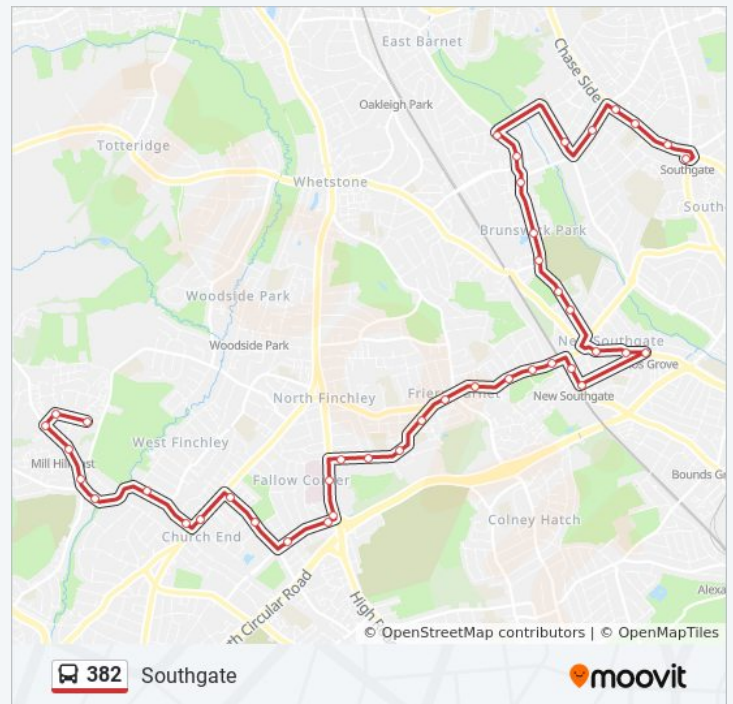

Avondale Road

Squires Lane (E)

Squires Lane (L)

Leisure Way (M)

Granville Road (P)

Woodgrange Avenue (R)

Sunny Way (E)

Short Way (FN)

Colney Hatch Lane (FW)

St John's Church (FZ)

Stanford Road

Bellevue Road (E)

Beaconsfield Road / New Southgate Stn (E)

New Southgate Station (J)

Arnos Grove Station (T)

Ravenscraig Road (C)

Betstyle Circus (D)

Marne Avenue (BS)

Darwin Close (BT)

Brunswick Avenue (BU)

North London Business Park (BV)

Osidge Library (D)

Connaught Avenue (L)

Parkside Gardens (M)

Parkside Gardens Brookside Sth

Exeter Road Brookside South

Hampden Square

Manor Drive (H)

Avenue Road (R)

Southgate Asda (K)

Southgate Police Station (L)

Southgate Station (D)