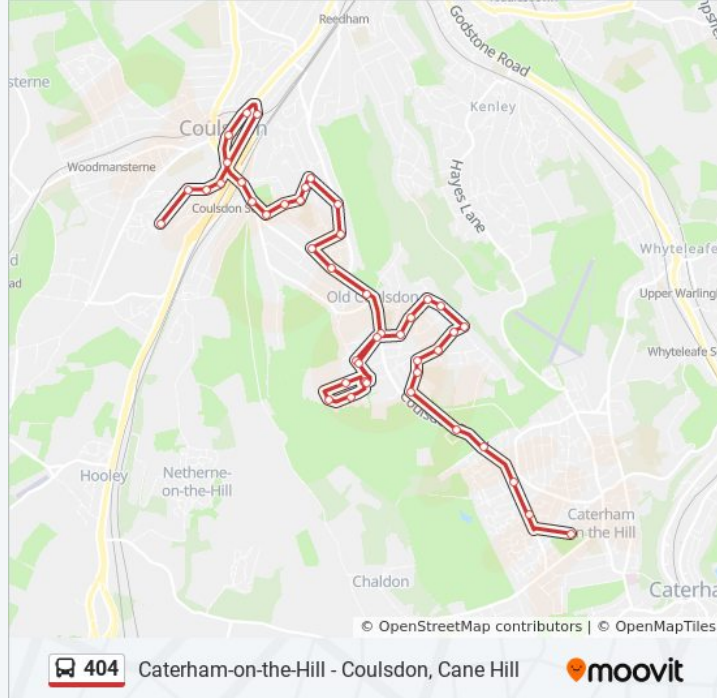

404 bus Info

Direction: Caterham-On-The-Hill

Stops: 44

Trip Duration: 37 min

Line Summary:

The Crossways (J)

Tollers Lane / Curling Close (S)

Lacey Green / Goodenough Way (W)

Middle Close (W)

The Admirals Walk (N)

Ellis Road (E)

Lacey Green / Ellis Road (E)

Tollers Lane / Drive Road (N)

The Crossways (M)

Keston Avenue (P)

The Glade / Keston Avenue (R)

The Glade (E)

Caterham Drive / Keston Avenue (E)

Caterham Drive / Waddington Avenue (S)

Shirley Avenue (S)

Waddington Avenue / Homefield Road (S)

Homefield Road

Lacey Drive (W)

Coulsdon Common / the Fox (S)

Hawarden Road

The Village

Yorke Gate

Westway Common

Direction: Coulsdon, Cane Hill

46 stops

[VIEW LINE SCHEDULE](#)

Westway Common