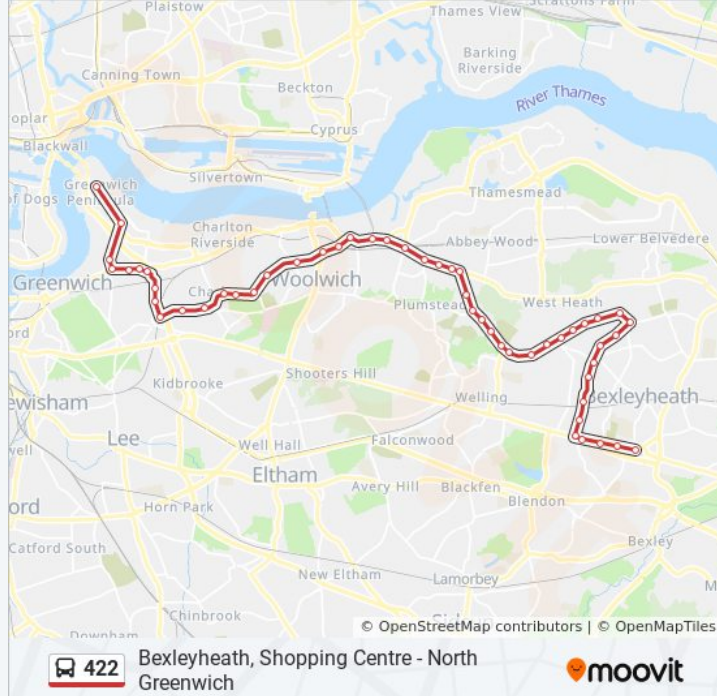

Lakedale Road (D)

Plumstead High Street / Police Station (E)

Purrett Road (G)

Plumstead Corner / Church Manorway (J)

Rutherglen Road (N)

King's Highway (J)

Littledale (K)

Cemetery Road (L)

Plumstead Cemetery (M)

Okehampton Crescent / Lodge Hill (S)

Tor Road (T)

Plymstock Road (T)

King Harolds Way / Brampton Road (U)

Westbourne Road (V)

Leckwith Avenue (W)

Lenham Road (X)

Bedonwell Road / Dryhill Road

Parsonage Manorway (S)

The Pantiles (S)

Winchelsea Avenue (E)

Pickford Lane / Long Lane (S)

Pickford Lane / Bowford Avenue (S)

Bexleyheath Station (BH)

Pickford Road (BG)

## Direction: North Greenwich

53 stops

[VIEW LINE SCHEDULE](#)

Bexleyheath Clock Tower (M)  
Trinity Place (A)  
Bexleyheath / Lion Road (BM)  
Upton Road (BN)  
Glynde Road (BE)  
Bexleyheath Station (BF)  
Pickford Lane / Bowford Avenue (N)  
Shakespeare Road (N)  
Hythe Avenue / Cumberland Drive (N)  
The Pantiles (N)  
Parsonage Manorway (N)  
Bedonwell Road / Streamway  
Lenham Road (L)  
Leckwith Avenue (M)  
Westbourne Road (N)  
Okehampton Crescent / Brampton Road (P)  
Plymstock Road (R)  
Tor Road (A)  
Lodge Hill (B)  
Foresters Arms (F)  
Littledale (G)  
King's Highway (H)  
Rutherglen Road (WN)  
Plumstead Corner / Rockmount Road (WD)  
Plumstead High St / the Plumstead Centre (WH)  
Bannockburn Road (WJ)  
Lakedale Road (WK)  
Plumstead Road / Plumstead Station (WM)  
Greenwich Community College (WP)