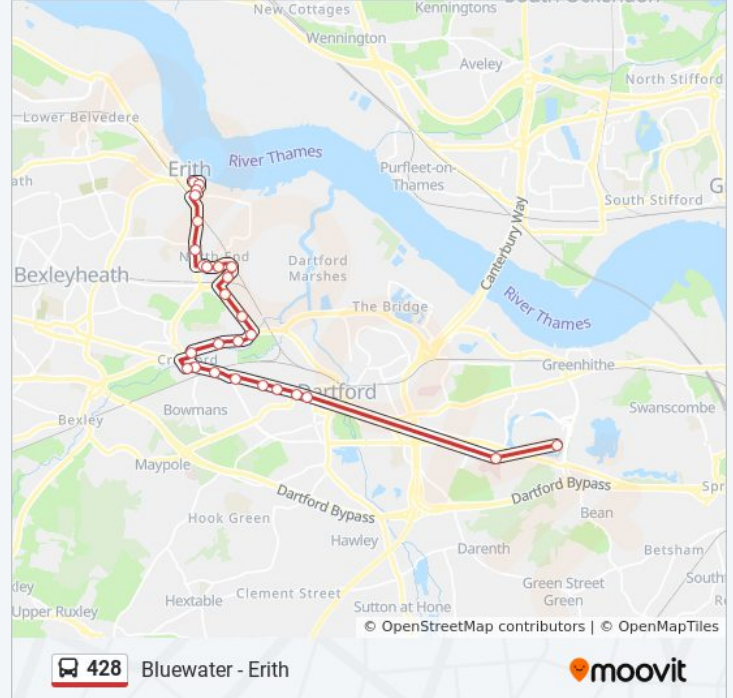

**428 bus Info**

**Direction:** Bluewater

**Stops:** 28

**Trip Duration:** 44 min

**Line Summary:**

West Hill

Priory Hill

Dartford Station (C)

Hanau Bridge (H)

Darent Valley Hospital

Bluewater Shopping Centre (7)

**Direction: Erith**

28 stops

[VIEW LINE SCHEDULE](#)

Bluewater Shopping Centre (9)

Darent Valley Hospital Dartford

**428 bus Info**

**Direction:** Erith

**Stops:** 28

**Trip Duration:** 46 min

**Line Summary:**

Howbury Lane / Slade Green Station (C)

Dale View

Whitehall Lane / Bridge Road (N)

Bridge Road / Northend Road (W)

Northend Road / Colyers Lane (N)

Larner Road (N)

James Watt Way (K)

Erith Health Centre (M)

Colebrooke Street (P)

Erith Town Centre / Riverside (W)

428 bus time schedules and route maps are available in an offline PDF at [moovitapp.com](https://moovitapp.com). Use the [Moovit App](#) to see live bus times, train schedule or subway schedule, and step-by-step directions for all public transit in London.