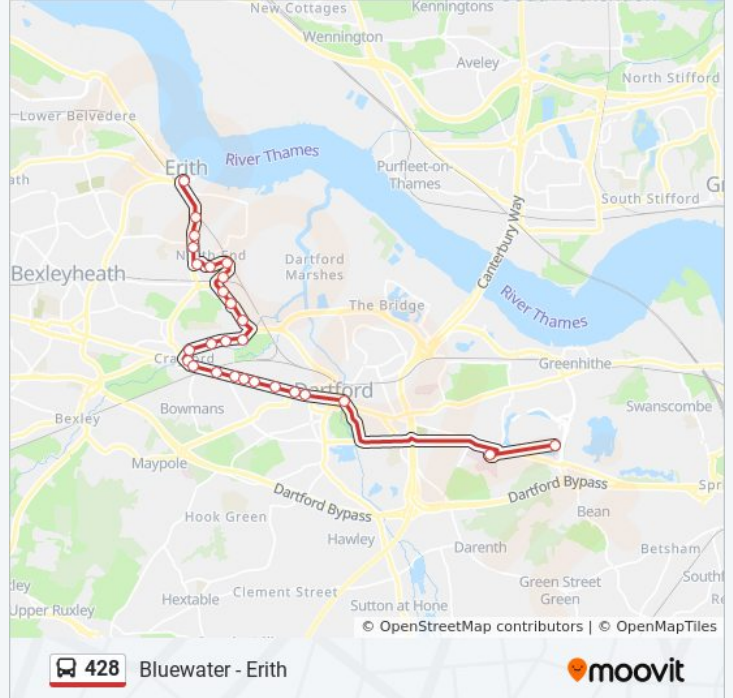

**Direction: Bluewater**

28 stops

[VIEW LINE SCHEDULE](#)

- Erith Town Centre / Cross Street (G)
- Larner Road (S)
- Peareswood Road (S)
- Northend Road / Colyers Lane (S)
- Bridge Road / Northend Road (E)
- Dale View
- Whitehall Lane / Slade Green Station (B)
- Lincoln Road (S)
- Shearwood Crescent (S)
- Kennet Road
- Mayplace Avenue
- The Jolly Farmers Open Space
- Village Green Road (W)
- The Rise (W)
- Waterside (B)
- Crayford Bridge (D)
- Crayford Town Hall (E)
- Heath Road (F)
- Maiden Lane
- Bird In Hand
- Havelock Road North
- West Hill School

**428 bus Info**

**Direction:** Bluewater

**Stops:** 28

**Trip Duration:** 44 min

**Line Summary:**

West Hill

Priory Hill

Dartford Station (C)

Hanau Bridge (H)

Darent Valley Hospital

Bluewater Shopping Centre (7)

**Direction: Erith**

28 stops

[VIEW LINE SCHEDULE](#)

Bluewater Shopping Centre (9)

Darent Valley Hospital Dartford

**428 bus Info**

**Direction:** Erith

**Stops:** 28

**Trip Duration:** 46 min

**Line Summary:**

Howbury Lane / Slade Green Station (C)

Dale View

Whitehall Lane / Bridge Road (N)