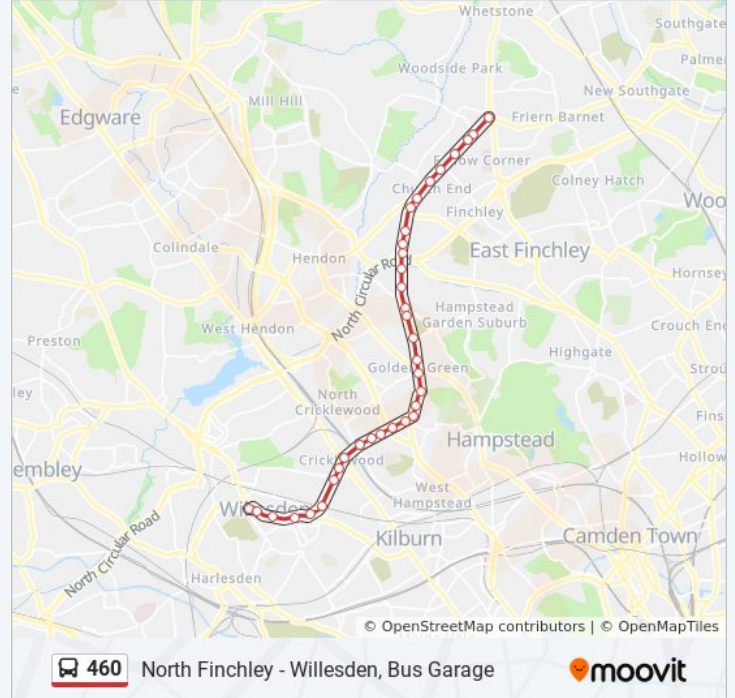

Hoop Lane (S)

Golders Green Station (GV)

Golders Green / Finchley Road (GL)

Dunstan Road (A)

Llanvanor Road (B)

Childs Hill / Cricklewood Lane (C)

Childs Hill / Finchley Road (H)

Lyndale Avenue (J)

Farm Avenue

Dersingham Road (CN)

Claremont Road (CN)

Cricklewood Broadway (CW)

Sheldon Road (CX)

Anson Road (CZ)

Willesden Green Station (A)

Willesden Lane (C)

Willesden Green Library (K)

Villiers Road (T)

Willesden Bus Garage (WO)

Pound Lane (WU)

460 bus time schedules and route maps are available in an offline PDF at moovitapp.com. Use the [Moovit App](#) to see live bus times, train schedule or subway schedule, and step-by-step directions for all public transit in London.

[About Moovit](#) · [MaaS Solutions](#) · [Supported Countries](#) · [Mooviter Community](#)

© 2024 Moovit - All Rights Reserved

Check Live Arrival Times