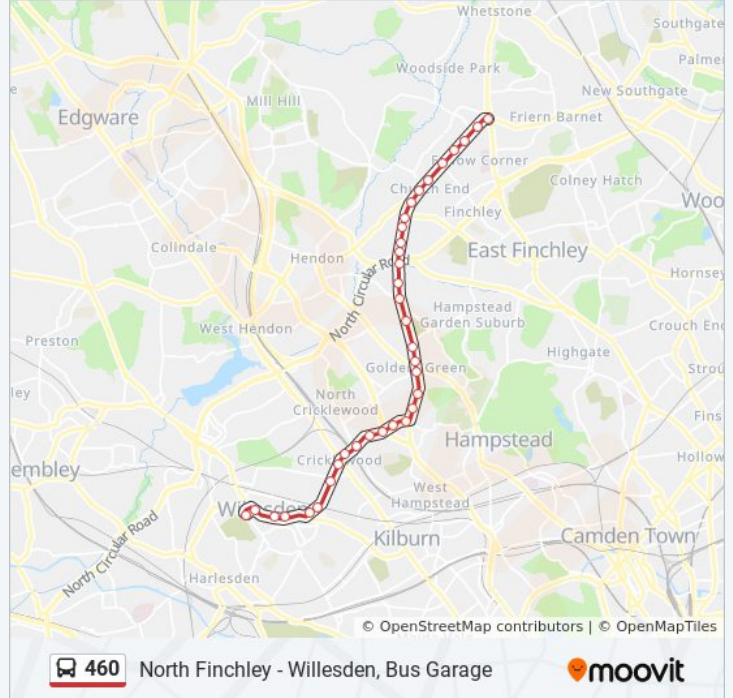

Childs Way (TK)

Henlys Corner / Addison Way (TL)

Henlys Corner (TP)

Allandale Avenue (TR)

Mountfield Road (J)

East End Road (K)

Hendon Lane (J)

Dollis Park / Finchley Central Stn (E)

Finchley Central Station (C)

Long Lane (A)

Victoria Park (NN)

Granville Road (KK)

Woodberry Grove (L)

North Finchley Bus Station (S)

Direction: Willesden, Bus Garage

35 stops

[VIEW LINE SCHEDULE](#)

North Finchley Bus Station (P)

Christchurch Avenue (Q)

Granville Road (LL)

Victoria Park (MM)

Long Lane (B)

Finchley Central Station (D)

Hendon Lane (H)