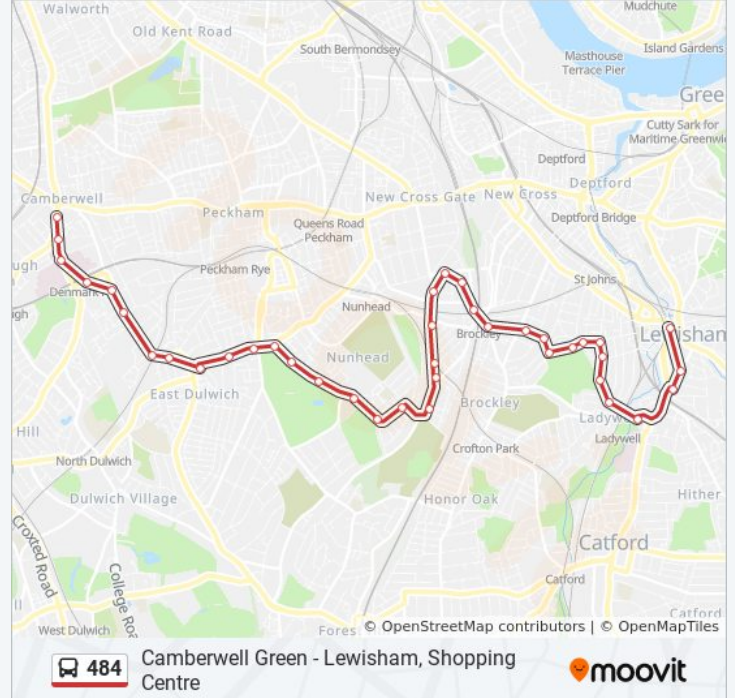

Stuart Road (EK)

Rye Hill Park (EL)

Solomon's Passage (EM)

Peckham Rye / Nunhead Lane (EN)

East Dulwich Road / Peckham Rye (WU)

Oakhurst Grove (WV)

East Dulwich Road / Goose Green (H)

Elsie Road (A)

East Dulwich Station (D)

Champion Hill (G)

Champion Grove (H)

Denmark Hill Station (J)

King's College Hospital (R)

Coldharbour Lane (W)

Denmark Hill / Camberwell Green (S)

Direction: Lewisham, Shopping Centre

40 stops

[VIEW LINE SCHEDULE](#)

Denmark Hill / Camberwell Green (P)

Coldharbour Lane (V)

King's College Hospital (B)

Denmark Hill Station (C)

Grove Lane / Champion Park (D)

Champion Grove (E)

484 bus Info

Direction: Lewisham, Shopping Centre

Stops: 40

Trip Duration: 43 min

Line Summary:

Oakhurst Grove (WH)
 East Dulwich Road / Peckham Rye (WJ)
 Peckham Rye Common (ED)
 Solomon's Passage (EF)
 Rye Hill Park (EH)
 Stuart Road (EJ)
 Surrey Road (E)
 Merttins Road
 St Norbert Road (N)
 Turnham Road (N)
 Brockill Crescent (BN)
 St Asaph Road (BL)
 Avignon Road / Drakefell Road (BK)
 Kitto Road (N)
 Wallbutton Road (E)
 Endwell Road (BH)
 Brockley Delivery Office (BC)
 Wickham Road
 Breakspears Road (E)
 Tressillian Road
 Tyrwhitt Road
 Brookbank Road (N)
 Shell Road / Brookbank Road (S)
 Cliffview Road (S)
 Vicars Hill / Ladywell Station (HW)
 Wearside Road (HB)
 Lewisham Fire Station (HK)
 Lewisham Centre (T)
 Lewisham Station (AP)