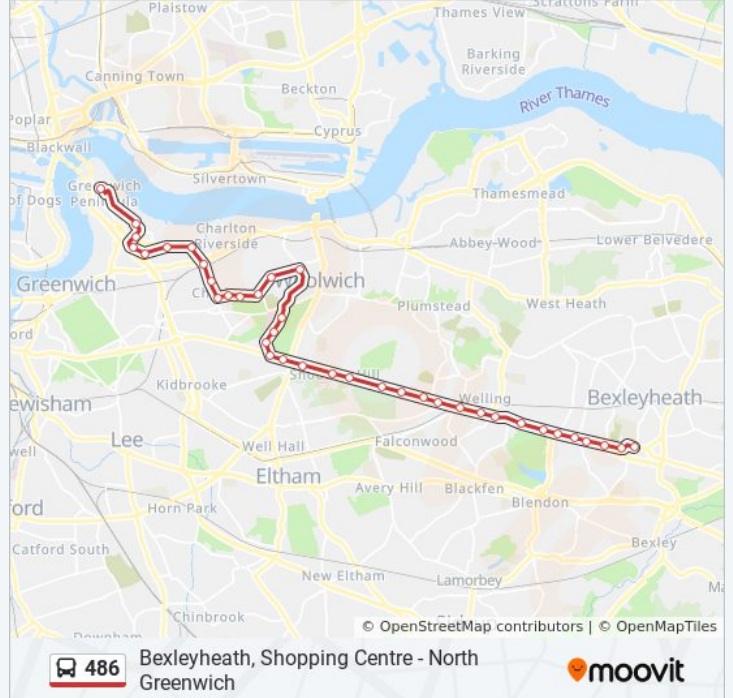

Use the Moovit App to find the closest 486 bus station near you and find out when is the next 486 bus arriving.

Direction: Bexleyheath, Shopping Centre

38 stops

[VIEW LINE SCHEDULE](#)

- North Greenwich Station (B)
- Millennium Village / Oval Square (MC)
- Millennium Village South (MD)
- Millennium Leisure Park West (ME)
- Millennium Leisure Park East (MF)
- Peninsular Park Road
- Anchor And Hope Lane
- Charlton Stn / Charlton Church Lane (J)
- Nadine Street (L)
- Warren Walk (S)
- Charlton Village (R)
- Charlton Park Road (C)
- Cemetery Lane (D)
- Erwood Road (E)
- Repository Road / Artillery Place (S)
- Queen Elizabeth Hospital / Main Entrance (H2)
- Queen Elizabeth Hospital / West Entrance (H4)
- Greenwich Heights (H6)
- Shooters Hill Road / Baker Road (SB)
- Shooters Hill Road / Academy Road (SC)
- Red Lion Lane (SD)

Stops: 38

Trip Duration: 45 min

Line Summary:

Memorial Hospital (SE)

Eaglesfield Road (SF)

Oxleas Wood / Woodlands Farm (SG)

Eastcote Road (SH)

Bellegrove Road / Sherwood Road (W)

Bellegrove Road / Welling Way (E)

Central Avenue / Welling Station (C)

Deepdene Road (H)

Welling High Street (S)

Guy, Earl Of Warwick (BA)

Bethel Road (BB)

Crook Log Leisure Centre (BC)

Crook Log / Dallin Road (BD)

Upton Road (BK)

Bexleyheath / Lion Road (BL)

Trinity Place (B)

Friswell Place

Direction: North Greenwich

38 stops

[VIEW LINE SCHEDULE](#)

Bexleyheath Clock Tower (M)