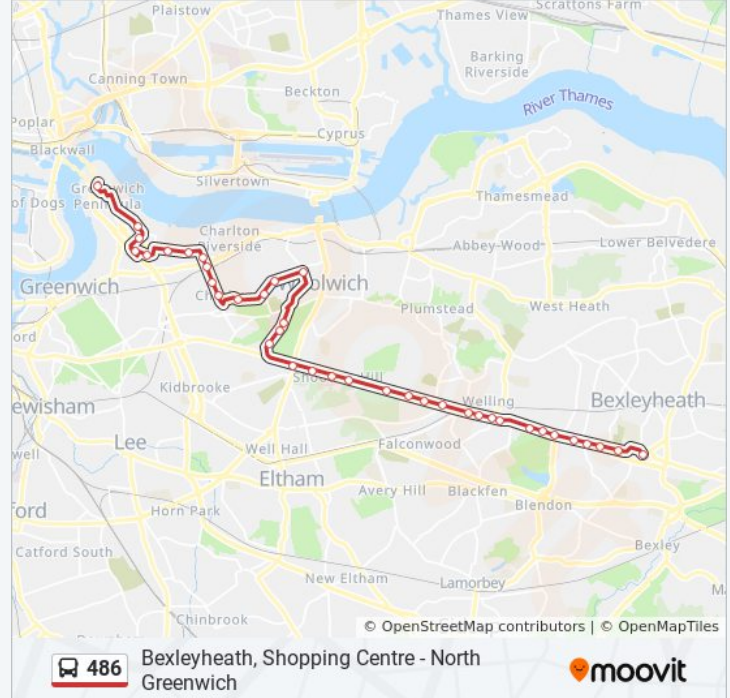

Bellegrove Road / Welling Way (F)

Bellegrove Road / Sherwood Road (X)

Eastcote Road (SJ)

Oxleas Wood / Woodlands Farm (SK)

Eaglesfield Road (SL)

Memorial Hospital (SM)

Red Lion Lane (SN)

Shooters Hill Road / Well Hall Road (SP)

Greenwich Heights (H5)

Queen Elizabeth Hospital / West Entrance (H3)

Queen Elizabeth Hospital / Main Entrance (H1)

Repository Road / Artillery Place (N)

Erwood Road (A)

Cemetery Lane (B)

Charlton Park Road (Q)

Warren Walk (N)

Nadine Street (M)

Charlton Stn / Charlton Church Lane (H)

Anchor And Hope Lane (G)

Bugsbys Way / Gallions Road (W)

Peninsular Park Road

Millennium Leisure Park East (MH)

Millennium Leisure Park West (MJ)

Millennium Village South (MK)

Millennium Village / Oval Square (ML)

North Greenwich Station (E)

486 bus time schedules and route maps are available in an offline PDF at moovitapp.com. Use the [Moovit App](#) to see live bus times, train schedule or subway schedule, and step-by-step directions for all public transit in London.

[About Moovit](#) • [MaaS Solutions](#) • [Supported Countries](#) • [Mooviter Community](#)

© 2024 Moovit - All Rights Reserved

Check Live Arrival Times