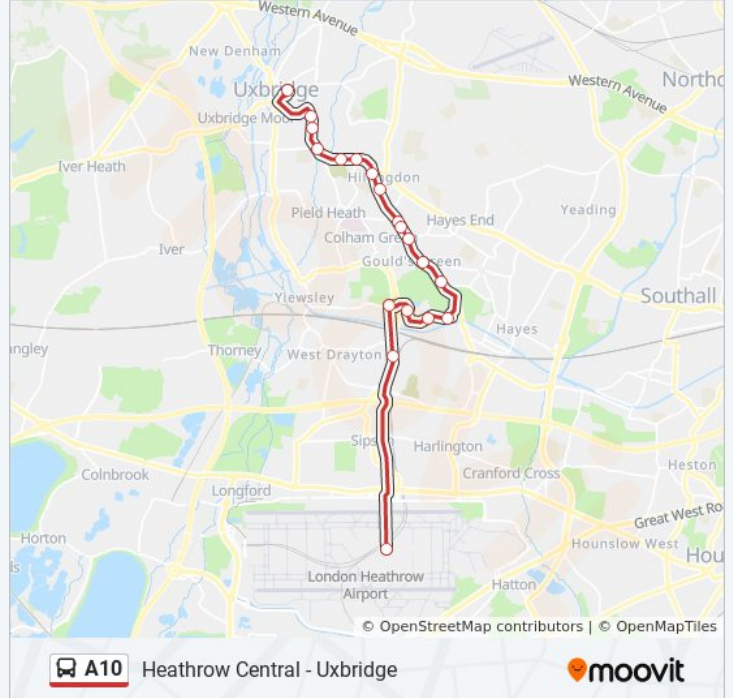

Direction: Heathrow Central

19 stops

[VIEW LINE SCHEDULE](#)

- Uxbridge (L)
- St Andrew's Church (Y)
- Manor Waye (Z)
- The Greenway (Bd)
- Hillingdon Cemetery (UA)
- St John's Church (UB)
- Hilliers Avenue (CP)
- Southfield Close (CR)
- Lees Road (Cc)
- Lady Craig Court (CD)
- Merrimans Corner / Harlington Road
- Corwell Gardens
- Dawley Parade
- The Square (G)
- Furzeground Way (H)
- Longwalk Road (J)
- Iron Bridge Road (K)
- Stockley Road
- Heathrow Central Bus Station

A10 bus Time Schedule

Heathrow Central Route Timetable:

Sunday	24 hours
Monday	24 hours
Tuesday	24 hours
Wednesday	24 hours
Thursday	24 hours
Friday	24 hours
Saturday	24 hours

A10 bus Info

Direction: Heathrow Central

Stops: 19

Trip Duration: 27 min

Line Summary:

Direction: Uxbridge

20 stops

[VIEW LINE SCHEDULE](#)

Heathrow Central Bus Station

Stockley Road

Iron Bridge Road (A)

Bennetsfield Road (B)

Roundwood Avenue (C)

Furzeground Way (D)

The Square (E)

Bolingbroke Way

Goulds Green

Barwick Drive (CE)