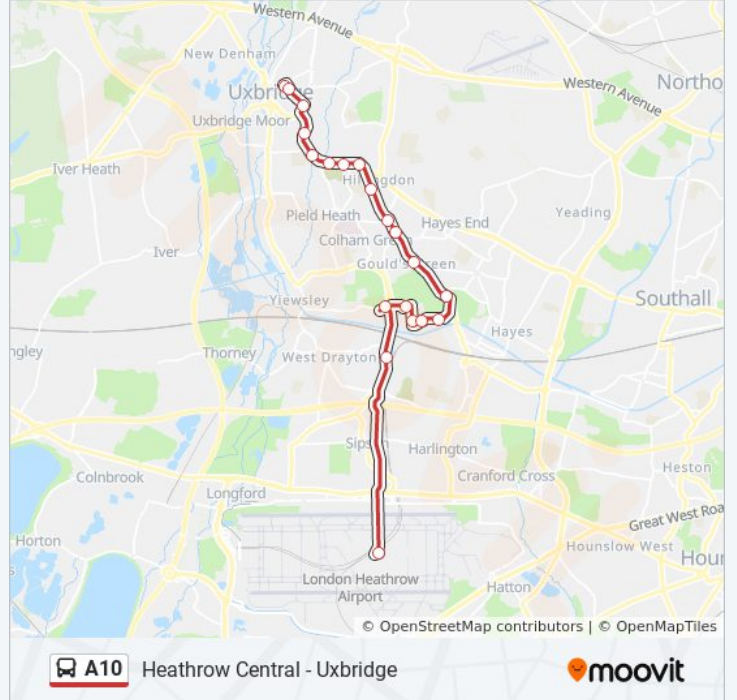

Direction: Heathrow Central

19 stops

[VIEW LINE SCHEDULE](#)

- Uxbridge (L)
- St Andrew's Church (Y)
- Manor Waye (Z)
- The Greenway (Bd)
- Hillingdon Cemetery (UA)
- St John's Church (UB)
- Hilliers Avenue (CP)
- Southfield Close (CR)
- Lees Road (Cc)
- Lady Craig Court (CD)
- Merrimans Corner / Harlington Road
- Corwell Gardens
- Dawley Parade
- The Square (G)
- Furzeground Way (H)
- Longwalk Road (J)
- Iron Bridge Road (K)
- Stockley Road
- Heathrow Central Bus Station

Stops: 19

Trip Duration: 27 min

Line Summary:

Direction: Uxbridge

20 stops

[VIEW LINE SCHEDULE](#)

Heathrow Central Bus Station

Stockley Road

Iron Bridge Road (A)

Bennetsfield Road (B)

Roundwood Avenue (C)

Furzeground Way (D)

The Square (E)

Bolingbroke Way

Goulds Green

Barwick Drive (CE)

A10 bus Info

Direction: Uxbridge

Stops: 20

Trip Duration: 28 min

Line Summary:

York Road (W)

Belmont Road (E)

A10 bus time schedules and route maps are available in an offline PDF at moovitapp.com. Use the [Moovit App](#) to see live bus times, train schedule or subway schedule, and step-by-step directions for all public transit in London.