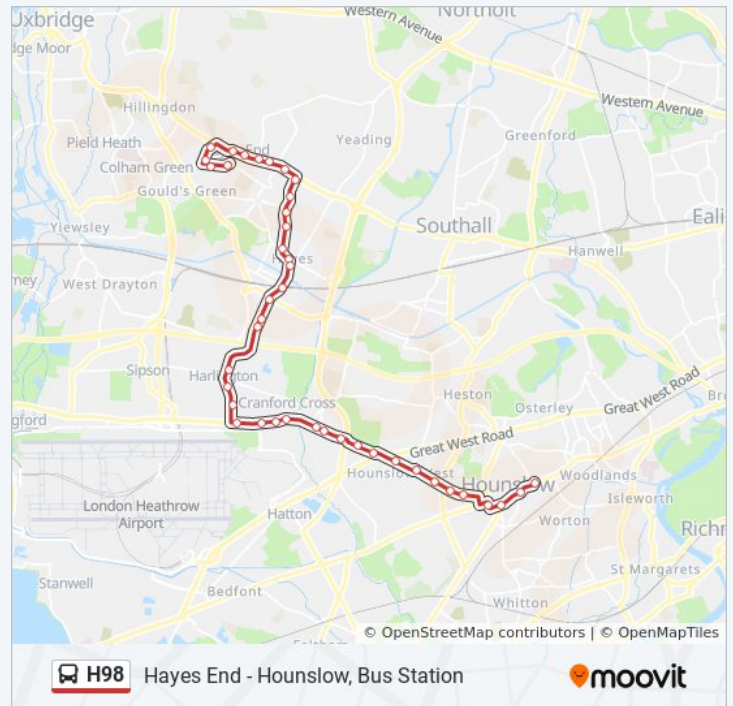

Trip Duration: 52 min
Line Summary:

Church Green (SK)

Longmead Road (SL)

Townfield Road (SM)

Botwell Lane (SN)

Botwell Green (SP)

Hayes Town Centre (D)

Hayes & Harlington Station (E)

Fairey Corner (F)

Redmead Road (R)

Croyde Avenue (S)

Brickfield Lane (A)

Harlington High Street / Sipson Lane (B)

West End Lane (C)

Harlington Corner (E)

Nobel Drive (F)

Oxford Avenue (CA)

Craneswater (CB)

Waye Avenue (CC)

The Avenue (CD)

The Parkway (CE)

Rectory Road (CF)

Henlys Roundabout (CH)

Great West Road / Renfrew Road (M)

Hounslow West Station (A)

St Paul's Church (E)

Wellington Road North (F)

St Michael & St Martin Church (G)

The Bell (V)

Treaty Centre (P)

Hounslow High Street (K)

Hounslow Bus Station (Z1)