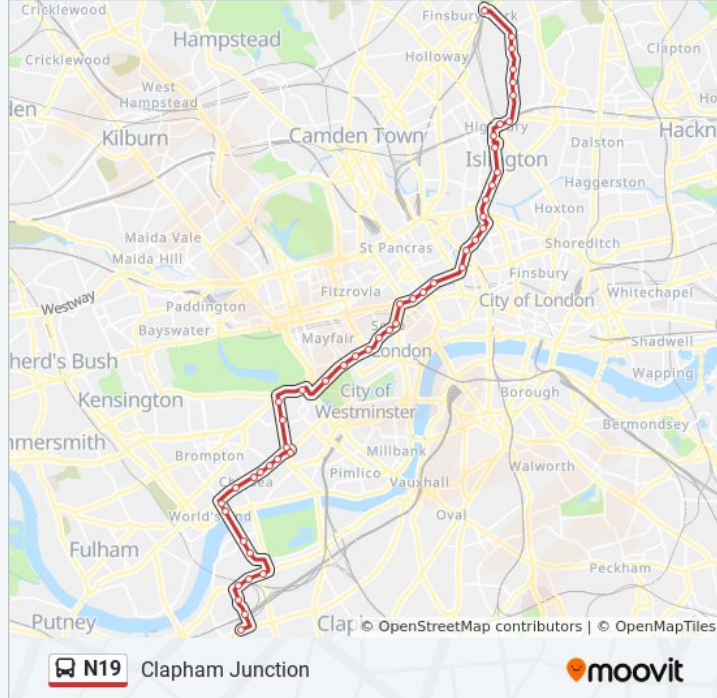

Hyde Park Corner Station (P)

Sloane Street / Knightsbridge Station (KK)

Pont Street (KL)

Sloane Square (C)

Sloane Square Station (H)

Duke Of York Square (G)

Walpole Street (KA)

Markham Street (KB)

Chelsea Old Town Hall (KC)

Carlyle Square (KD)

Beaufort Street / King's Road (QL)

Cheyne Walk (BA)

Parkgate Road (BE)

Petworth Street (BF)

The Latchmere (LC)

Bullen Street (LD)

Battersea High Street (LE)

Falcon Grove

Clapham Junction Station / Falcon Road (G)

Clapham Junction Station (L)

**Direction: Finsbury Park Station**

52 stops

[VIEW LINE SCHEDULE](#)

Clapham Junction Station (C)