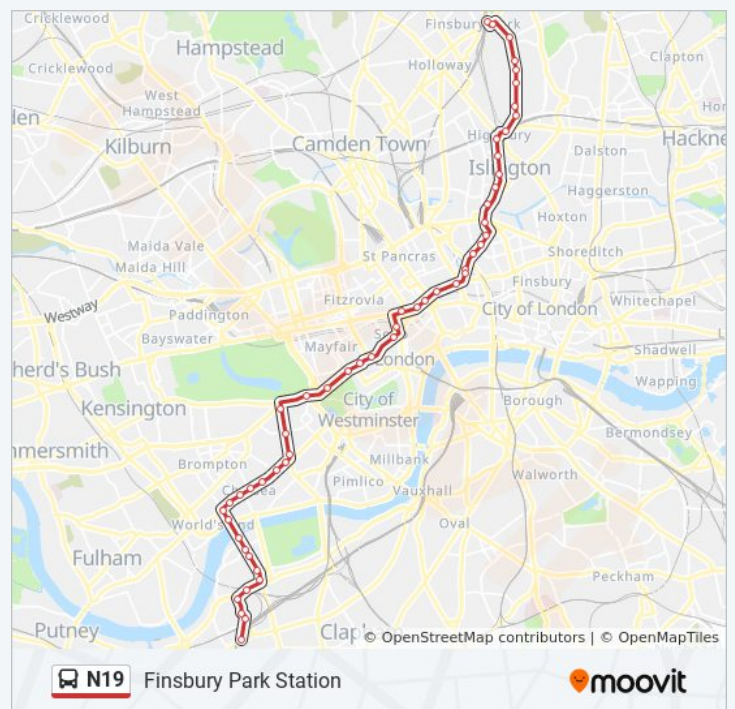

Bloomsbury Square (F)

Red Lion Street (G)

Gray's Inn Road (CA)

Rosebery Avenue (CE)

Mount Pleasant (CF)

Tuesday	12:40 AM - 5:10 AM
Wednesday	12:40 AM - 5:10 AM
Thursday	12:40 AM - 5:10 AM
Friday	12:40 AM - 5:10 AM
Saturday	Not Operational

### N19 bus Info

**Direction:** Finsbury Park Station

**Stops:** 52

**Trip Duration:** 50 min

**Line Summary:**

Tysoe Street (CH)

Hardwick Street (UA)

Sadler's Wells Theatre (UB)