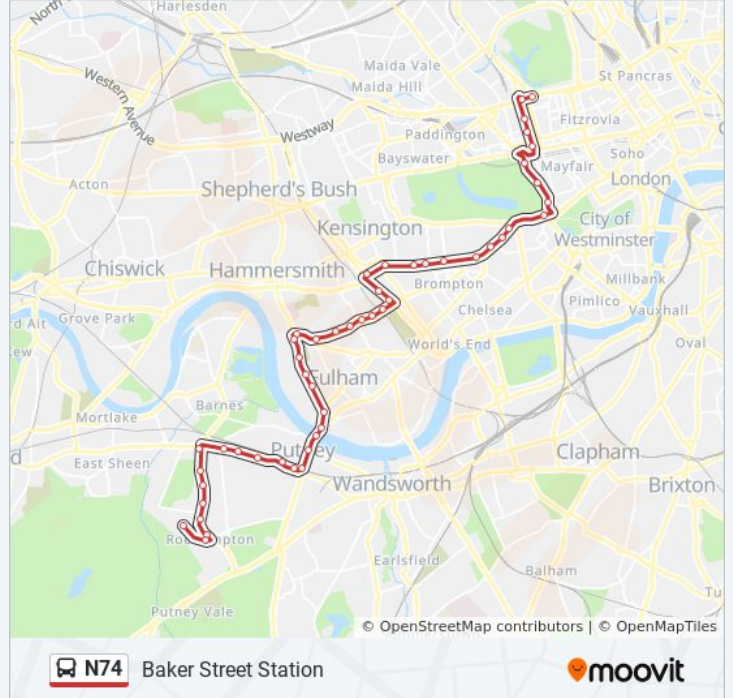

Use the Moovit App to find the closest N74 bus station near you and find out when is the next N74 bus arriving.

Direction: Baker Street Station

50 stops

[VIEW LINE SCHEDULE](#)

- Danebury Avenue / Minstead Gardens
- Roehampton Library (B)
- Roehampton Lane / Danebury Avenue (A)
- Clarence Lane (S)
- Queen Mary's Hospital (W)
- Roehampton University / Main Entrance (X)
- Fairacres (Q)
- Rosslyn Park Rugby Football Club (S)
- Gipsy Lane (F)
- Woodborough Road (G)
- Putney Leisure Centre (L)
- Putney Methodist Church (M)
- Putney Arts Theatre (J)
- Putney Station (B)
- Putney Exchange (M)
- St Mary's Church / Putney Pier (S)
- Putney Bridge (FH)
- Fulham High Street (FJ)
- Bishop's Park Road (FK)
- Kingwood Road (FL)
- Fulham Cemetery (HP)
- Lillie Road (HQ)

Hyde Park Corner Station (W)

London Hilton Hotel (Y)

Dorchester Hotel (T)

Marble Arch (W)

Portman Street / Selfridges (M)

George Street (K)

Dorset Street (R)

Old Marylebone Town Hall (W)

Baker Street Station (D)

Direction: Roehampton, Danebury Avenue

52 stops

[VIEW LINE SCHEDULE](#)

Baker Street Station (A)

N74 bus Time Schedule

Roehampton, Danebury Avenue Route Timetable:

Sunday	1:10 AM - 5:10 AM
Monday	1:10 AM - 5:10 AM

Stops: 52

Trip Duration: 44 min

Line Summary:

Fulham High Street / New Kings Road (FU)

Putney Bridge (FE)

St Mary's Church / Putney Pier (R)

Putney Exchange (L)

Putney Station (D)