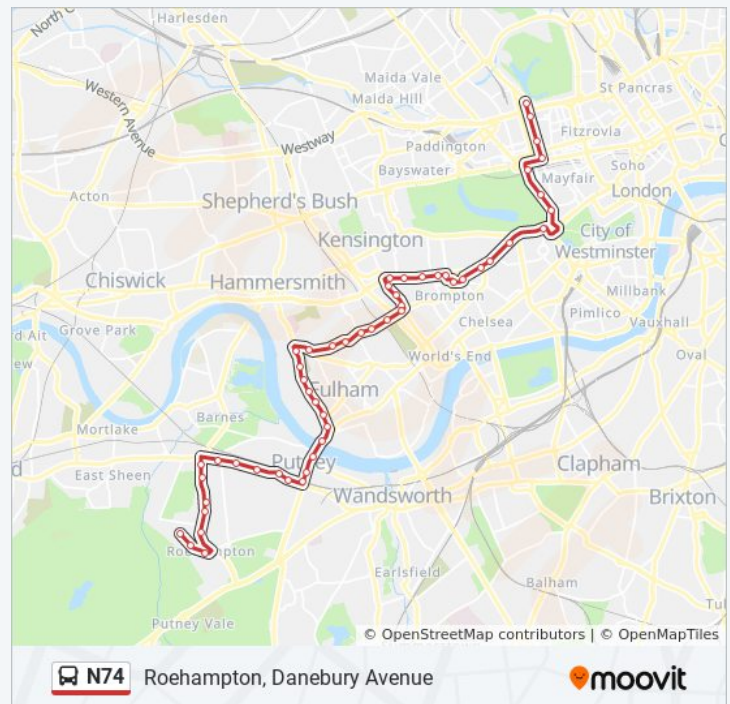

Use the Moovit App to find the closest N74 bus station near you and find out when is the next N74 bus arriving.

Direction: Baker Street Station

50 stops

[VIEW LINE SCHEDULE](#)

- Danebury Avenue / Minstead Gardens
- Roehampton Library (B)
- Roehampton Lane / Danebury Avenue (A)
- Clarence Lane (S)
- Queen Mary's Hospital (W)
- Roehampton University / Main Entrance (X)
- Fairacres (Q)
- Rosslyn Park Rugby Football Club (S)
- Gipsy Lane (F)
- Woodborough Road (G)
- Putney Leisure Centre (L)
- Putney Methodist Church (M)
- Putney Arts Theatre (J)
- Putney Station (B)
- Putney Exchange (M)
- St Mary's Church / Putney Pier (S)
- Putney Bridge (FH)
- Fulham High Street (FJ)
- Bishop's Park Road (FK)
- Kingwood Road (FL)
- Fulham Cemetery (HP)
- Lillie Road (HQ)

N74 bus Info

Direction: Baker Street Station

Stops: 50

Trip Duration: 41 min

Line Summary:

Bothwell Street (HC)

Fulham Cross (HD)

Fulham Pools (BL)

Bishop's Park Road (FN)

Fulham Road (FO)

Tuesday	1:10 AM - 5:10 AM
Wednesday	1:10 AM - 5:10 AM
Thursday	1:10 AM - 5:10 AM
Friday	1:10 AM - 5:10 AM
Saturday	1:10 AM - 5:10 AM

N74 bus Info

Direction: Roehampton, Danebury Avenue

Stops: 52

Trip Duration: 44 min

Line Summary:

Fulham High Street / New Kings Road (FU)

Putney Bridge (FE)

St Mary's Church / Putney Pier (R)

Putney Exchange (L)

Putney Station (D)