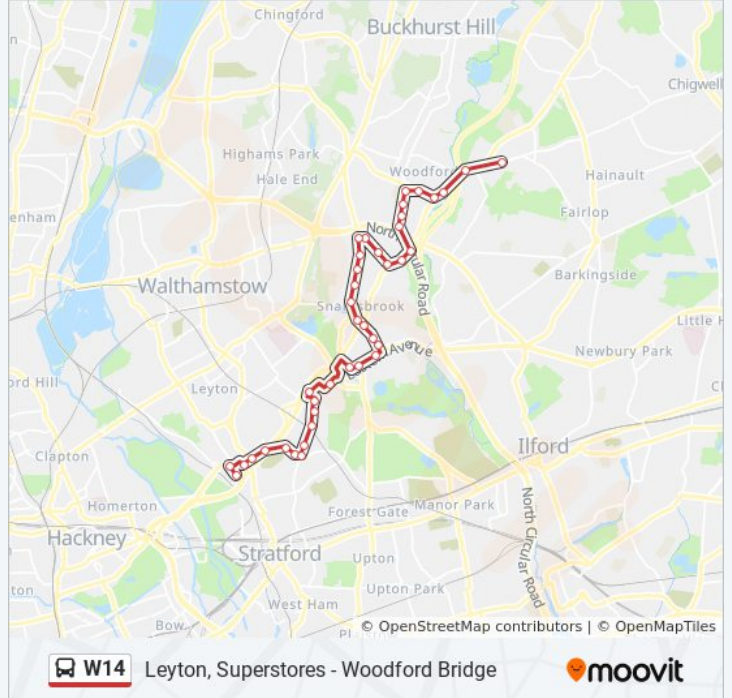

Use the Moovit App to find the closest W14 bus station near you and find out when is the next W14 bus arriving.

**Direction: Leyton, Superstores**  
 40 stops  
[VIEW LINE SCHEDULE](#)

**W14 bus Time Schedule**  
 Leyton, Superstores Route Timetable:

**W14 bus Info**  
**Direction:** Leyton, Superstores  
**Stops:** 40  
**Trip Duration:** 49 min  
**Line Summary:**

Wanstead Place (SE)  
 Wanstead High St / Wanstead Station (D)  
 Wanstead Station / George Green (C)  
 Highstone Avenue (W)  
 Cambridge Road (J)  
 Green Man Roundabout (P)  
 Leytonstone Station (W)  
 Harvey Road (K)  
 Michael Road (L)  
 Leytonstone High Road Station (J)  
 Leytonstone Fire Station (D)  
 Harrow Road (N)  
 Apollo Place (M)  
 Hollydown Way  
 Francis Road (R)  
 Leyton High Road / Leyton Station (C)  
 York Road (E)  
 Oliver Road (H)  
 Leyton Mills (F)

**W14 bus Info**

**Direction:** Woodford Bridge  
**Stops:** 40  
**Trip Duration:** 51 min  
**Line Summary:**

Kirkdale Road (M)

Green Man Roundabout (N)

Cambridge Road (H)

Blake Hall Road (K)

Wanstead (B)

South Woodford Station (C)

George Lane / Chigwell Road (B)

Onslow Gardens (A)

Charlie Brown's Roundabout (D)

Raven Road (B)

Maybank Road (A)

Gordon Road (U)

Wansford Road (V)