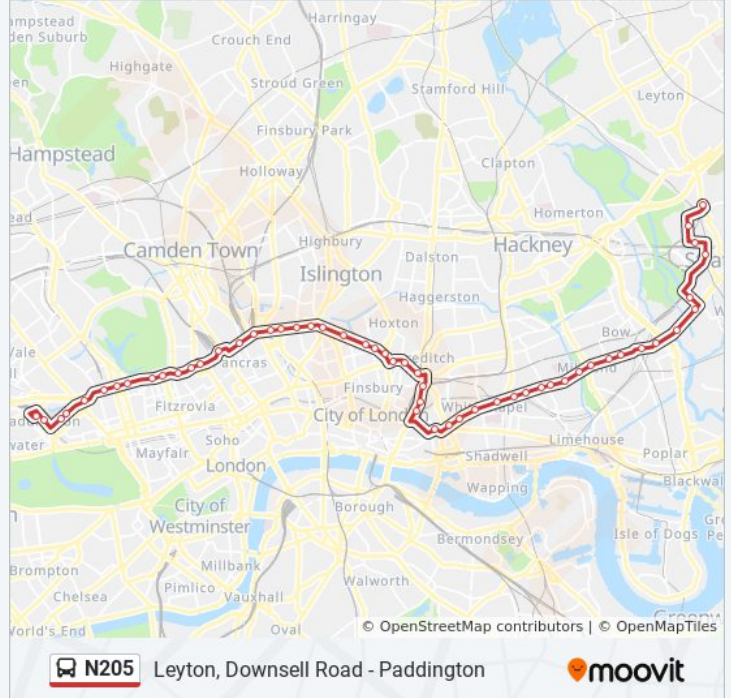

Windsor Terrace (S)

Moorfields Eye Hospital (T)

Old Street Station (C)

Pitfield Street (M)

Shoreditch High Street Station (B)

Commercial Street / Worship Street (D)

Primrose Street (J)

Liverpool Street Station (L)

St Botolph Street (B)

Aldgate East Station (E)

Adler Street (D)

The East London Mosque (J)

Whitechapel Station / Royal London Hospital (B)

Booth Memorial (G)

Stepney Green (A)

Stepney Green Station (B)

Bancroft Road / Ocean Estate (C)

Queen Mary / University Of London (D)

Regents Canal (E)

Coborn Road (L)

Bow Road Station (Y)

Bow Church Dlr (A)

Bow Church (M)

Marshgate Lane (W)

Warton Road (M)

Warton Road (B)

Stratford City Bus Station (S)

Stratford International Station (C)

Chobham Academy (V)

Drapers Field (N)

Direction: Paddington

57 stops

N205 bus Time Schedule

Paddington Route Timetable: