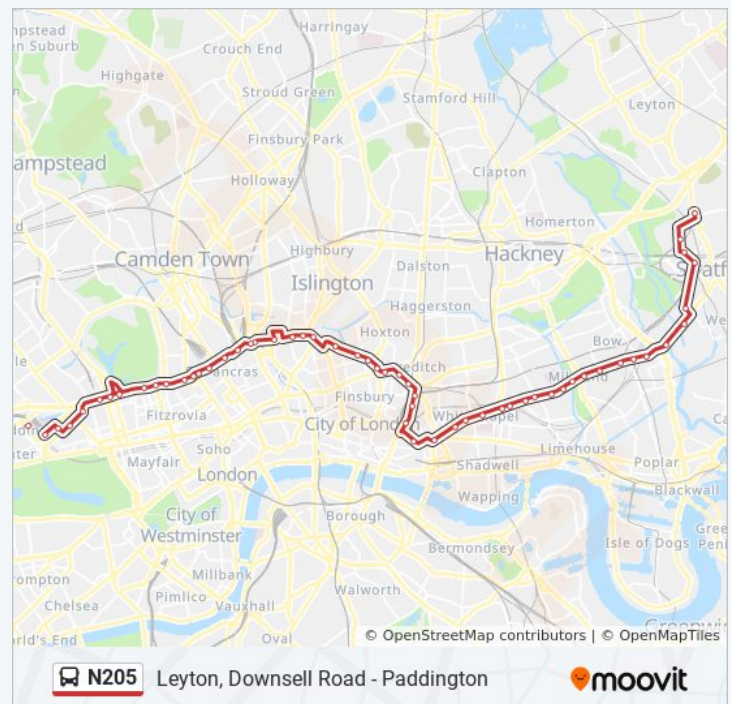

Drapers Field (G)  
Chobham Academy (Y)  
Stratford International Station (F)  
Stratford City Bus Station (W)  
Warton Road (C)  
Abbey Lane (L)  
Bow Flyover (P)  
Bow Church (J)  
Bow Church Dlr (B)  
Bow Road Station (Z)  
Coborn Road (K)  
Mile End (C)  
Regents Canal (F)  
Queen Mary / University Of London (E)  
Ocean Estate (F)  
Stepney Green Station (G)  
Stepney Green (H)  
Booth Memorial (S)  
Sidney Street (F)  
Royal London Hospital (A)  
The East London Mosque (K)  
Adler Street (K)  
Aldgate East Station (J)  
Duke's Place (A)  
Liverpool Street Station (F)  
Primrose Street (H)  
Shoreditch High Street Station (E)  
Curtain Road (A)  
Ravey Street (Z)  
Old Street Station (L)  
Old Street Roundabout (E)  
Moorfields Eye Hospital (P)

### N205 bus Info

**Direction:** Paddington

**Stops:** 57

**Trip Duration:** 62 min

**Line Summary:**

Windsor Terrace (Q)

Central Street (UW)

Angel Islington (J)

Euston Square Station (P)

University Coll Hosp / Warren St Stn (W)

Warren Street Stn / Tottenham Court Rd (V)

Great Portland Street Station (G)

Regent's Park Station (B)

Harley Street (L)

Baker Street Station (E)