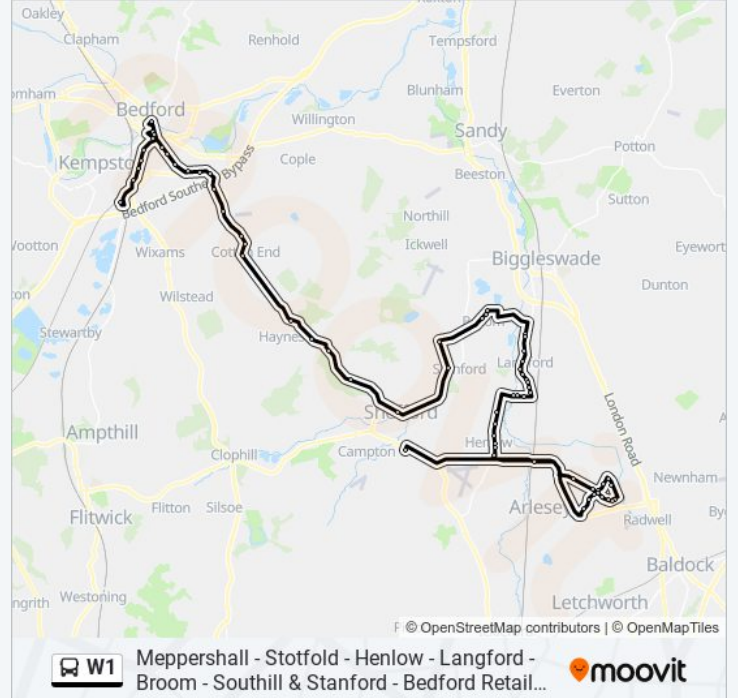

Langford Road, Henlow

Riverside Gardens, Langford

Common Road, Langford

Southland Rise, Langford

Flexmore Way, Langford

Bentley Close, Langford

Jubilee Lane, Langford

Windsor Way, Langford

Prospect Road, Langford

Pound Close, Langford

Lower School, Langford

East Road, Langford

Langford Road Farm, Holme Mills

Greenacres, Holme Mills

Kings Road, Broom

The Woodlands, Broom

Bancroft Avenue, Broom

Memorial, Southill

The Green Man, Stanford

Riverside, Shefford

Chicksands Turn, Chicksands

Rowney Warren, Deadmans Cross

Deadman's Cross, Deadmans Cross

Haynes Turn, Haynes

High Road, Cotton End

The Bell, Cotton End

Old Lower School, Cotton End

Cardington Hangars, Shortstown

Harrowden Lane, Harrowden

Harrowden Road, Eastcotts

Harrowden Road Shops, Eastcotts

Catholic Church, Eastcotts

Oak Road, Fenlake