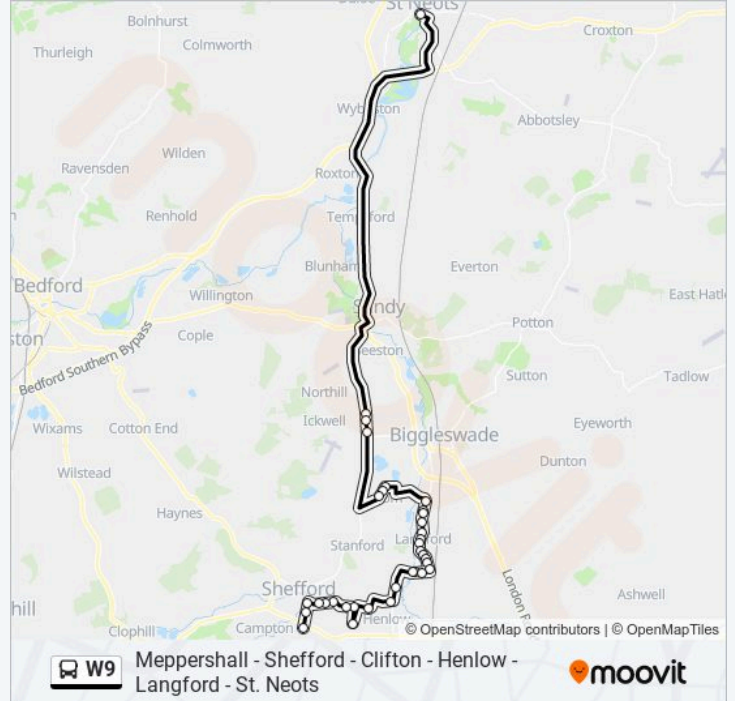

The Post Office, Clifton

Knolls Way, Clifton

Samuel Whitbread School, Shefford

The Steamer, Shefford

Purcell Way, Shefford

Fire Station, Shefford

Queen Elizabeth Close, Shefford

Polehanger Farm, Meppershall

Direction: St Neots

33 stops

[VIEW LINE SCHEDULE](#)

Polehanger Farm, Meppershall

Queen Elizabeth Close, Shefford

Fire Station, Shefford

Purcell Way, Shefford

The Steamer, Shefford

Samuel Whitbread School, Shefford

Knolls Way, Clifton

The Post Office, Clifton

Clifton Park, Clifton

Miles Drive, Clifton

Bilberry Road, Clifton

Mill Close, Henlow

Newtown, Henlow