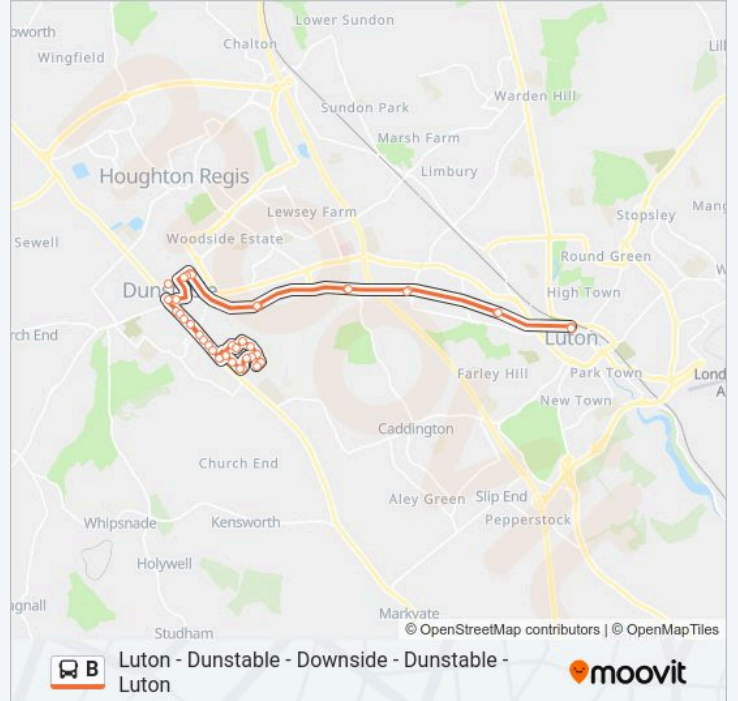

B bus Info
Direction: Dunstable
Stops: 34
Trip Duration: 33 min
Line Summary:

Lincoln Close, Downside

Graham Road, Downside

Brive Road, Downside

Morcom Road, Downside

Mountview Avenue, Downside

Woodfield Gate, Downside

Lincoln Close, Downside

Southwood Road, Downside

Lincoln Close, Downside

Graham Road, Downside

Brive Road, Downside

Morcom Road, Downside

Mountview Avenue, Downside

Woodfield Gate, Downside

Mayfield Stores, Downside

Southfields Road, Dunstable

Half Moon Lane, Dunstable

Borough Road, Dunstable

Lover's Walk, Dunstable

The Square, Dunstable

Church Street, Dunstable

Central Bedfordshire College, Dunstable

White Lion Retail Park, Dunstable

Jeans Way, Dunstable

Stanton Road, Dunstable

Chaul End Lane, Luton

Clifton Road, Luton

Luton Station Interchange, Luton Town Centre

B bus time schedules and route maps are available in an offline PDF at moovitapp.com. Use the Moovit App to see live bus times, train schedule or subway schedule, and step-by-step directions for all public transit in London.