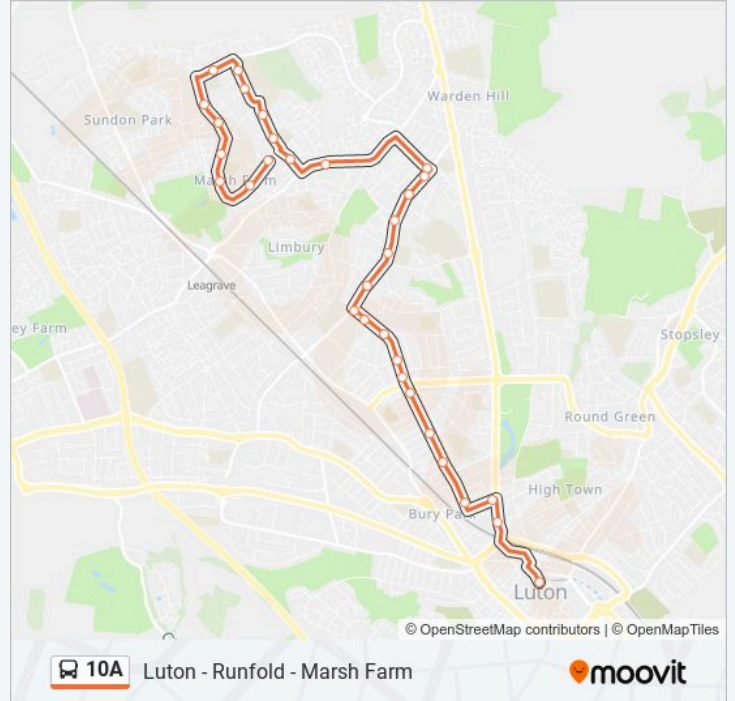

 10A

Luton - Runfold - Marsh Farm

Get The App

The 10A bus line Luton - Runfold - Marsh Farm has one route. For regular weekdays, their operation hours are:  
(1) Marsh Farm: 19:15  
Use the Moovit App to find the closest 10A bus station near you and find out when is the next 10A bus arriving.

### Direction: Marsh Farm

31 stops

[VIEW LINE SCHEDULE](#)

Silver Street, Luton Town Centre  
Brook Street, Wardown  
Cromwell Road, Biscot  
Studley Road, Biscot  
Dorrington Close, Biscot  
Blenheim Crescent, Biscot  
Kennington Road, Biscot  
Woodland Avenue, Saints  
St Augustine Avenue, Saints  
St Ethelbert Avenue, Saints  
Solway Road North, Saints  
Blundell Road, Saints  
Britannia Avenue, Limbury  
Icknield Primary School, Runfold  
Catsbrook Road, Runfold  
Halyard Close, Runfold  
Dewsbury Road, Runfold  
Laburnum Grove, Runfold  
Ailsworth Road, Limbury Meads  
Freshwater Close, Marsh Farm  
Woodlands Secondary School, Marsh Farm

### 10A bus Info

**Direction:** Marsh Farm

**Stops:** 31

**Trip Duration:** 20 min

**Line Summary:**

Lea Manor High School, Marsh Farm

Morris Close, Marsh Farm

Wexham Close, Marsh Farm

Whitefield Primary Academy, Marsh Farm

Copenhagen Close, Marsh Farm

Fitzwarin Close, Marsh Farm

Littlewood Croft, Marsh Farm

Five Springs, Marsh Farm

Axe Close, Marsh Farm

Sherd Close, Marsh Farm

10A bus time schedules and route maps are available in an offline PDF at [moovitapp.com](https://moovitapp.com). Use the Moovit App to see live bus times, train schedule or subway schedule, and step-by-step directions for all public transit in London.