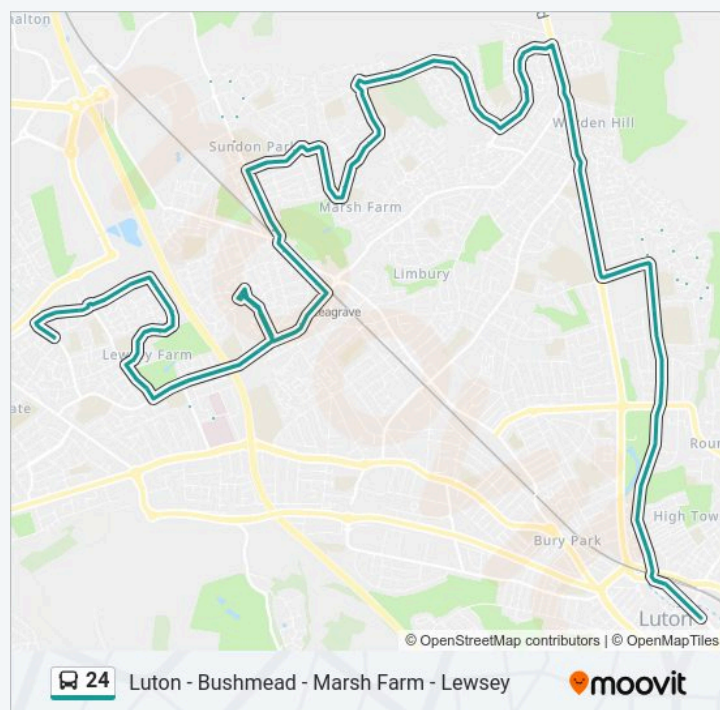

Linacres, Leagrave

Station Road, Leagrave

Browns Close, Leagrave

The Avenue, Leagrave

Sundon Arch, Leagrave

Leagrave Common, Sundon Park

Selina Close, Sundon Park

Hill Rise Shops, Sundon Park

Eighth Avenue, Sundon Park

Strawberry Field, Marsh Farm

Little Berries, Marsh Farm

Harding Close, Marsh Farm

Littlewood Croft, Marsh Farm

Purway Close, Marsh Farm

Morris Close, Marsh Farm

Wexham Close, Marsh Farm

Olympic Close, Marsh Farm

Underwood Close, Marsh Farm

Whitehaven, Marsh Farm

**Trip Duration: 60 min**

**Line Summary:**

Burford Close, Bramingham Park  
Woodmere, Bramingham Park  
Kirby Drive, Bramingham Park  
Speedwell Close, Bramingham Park  
Sainsburys, Bramingham Park  
Dexter Close, Bramingham Park  
Edgcott Close, Bramingham Park  
Skelton Close, Bramingham Park  
Turnpike Drive, Warden Hill  
Warden Hill Road, Warden Hill  
Birdsfoot Lane, Warden Hill  
Enderby Road, Barnfield  
Barnfield College, Barnfield  
Barnfield Avenue Turn, Barnfield  
Bushmead Road, Barnfield  
Luton 6th Form, Barnfield  
Priory Gardens, Barnfield  
Cricket Ground, Wardown  
Bowling Green Lane, Wardown  
Wardown Crescent, Wardown  
Knights Field, Wardown  
Clarendon Road, Wardown  
Frederick Street, Wardown  
Villa Road, Wardown  
Luton Station Interchange, Luton Town Centre  
Church Street, Luton Town Centre