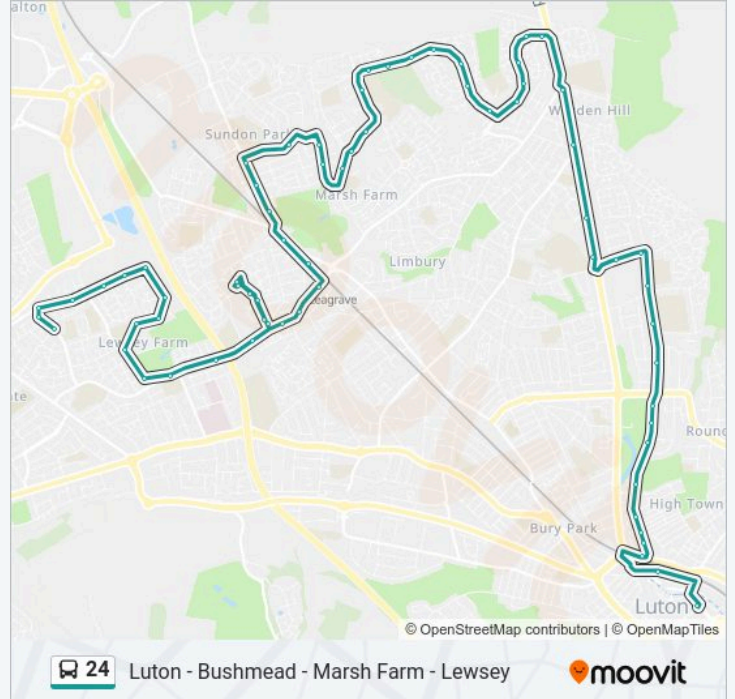

Sundon Arch, Leagrave

The Avenue, Leagrave

Station Road, Leagrave

Linacres, Leagrave

Torquay Drive, Leagrave

Orchard Way, Hockwell Ring

Bramble Road, Hockwell Ring  
The Green Shops, Hockwell Ring  
The Green Shops, Hockwell Ring  
Bramble Road, Hockwell Ring  
Orchard Way, Hockwell Ring  
Westlea, Leagrave  
Copperfields, Lewsey  
Lewsey Road, Lewsey  
Pastures Court, Lewsey Farm  
Lewsey Swimming Pool, Lewsey Park  
Roydon Close, Lewsey Park  
Runham Close, Lewsey Park  
Heacham Close, Lewsey Park  
Goldcrest Close, Lewsey Park  
Coltsfoot Green, Lewsey Park  
Buzzard Road, Lewsey Park  
Radnor Road, Lewsey Farm  
Tomlinson Avenue Junction, Lewsey Farm  
Landrace Road, Lewsey Farm  
St Dominics Square, Lewsey Farm

**Direction: Luton Town Centre**

67 stops

[VIEW LINE SCHEDULE](#)

St Dominics Square, Lewsey Farm  
Tomlinson Avenue Junction, Lewsey Farm  
Wheatfield Road Layby, Lewsey Farm  
Radnor Road, Lewsey Farm  
Buzzard Road, Lewsey Park  
Coltsfoot Green, Lewsey Park  
Goldcrest Close, Lewsey Park  
Heacham Close, Lewsey Park  
Runham Close, Lewsey Park