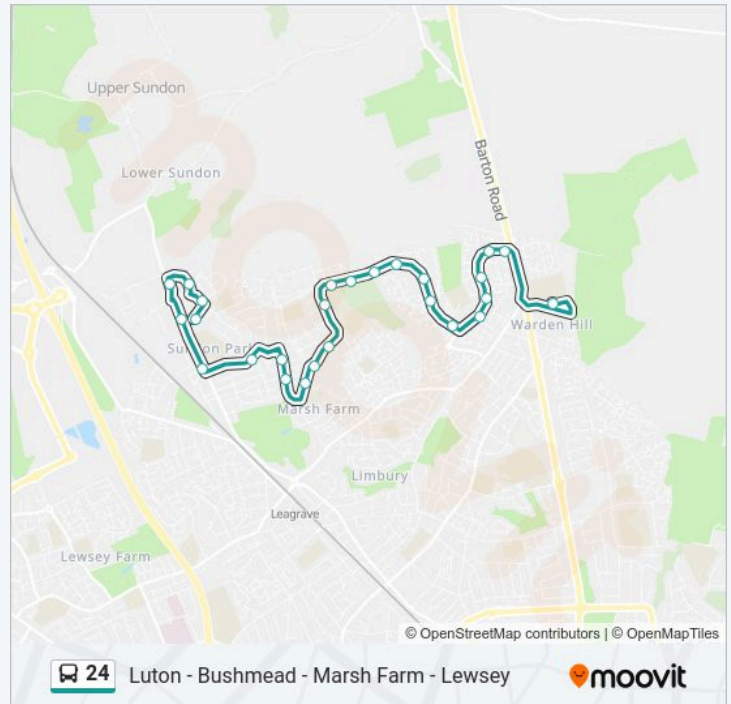

Sunday	Not Operational
Monday	15:25
Tuesday	15:25
Wednesday	15:25

Edgcott Close, Bramingham Park  
 Quantock Close, Bramingham Park  
 Sainsburys, Bramingham Park  
 Speedwell Close, Bramingham Park  
 Kirby Drive, Bramingham Park  
 Woodmere, Bramingham Park  
 Burford Close, Bramingham Park  
 Whitehaven, Marsh Farm  
 Underwood Close, Marsh Farm  
 Olympic Close, Marsh Farm  
 Wexham Close, Marsh Farm  
 Purway Close, Marsh Farm  
 Thrales Close, Marsh Farm  
 Littlewood Croft, Marsh Farm  
 Little Berries, Marsh Farm  
 Strawberry Field, Marsh Farm  
 Eighth Avenue, Sundon Park  
 Hill Rise, Sundon Park  
 Ashwell Avenue, Sundon Park  
 Chestnut Avenue, Sundon Park  
 Epping Way, Sundon Park  
 Mendip Way, Sundon Park  
 Wellfield Avenue, Sundon Park

Thursday	15:25
Friday	15:25
Saturday	Not Operational

**24 bus Info**

**Direction:** Sundon Park

**Stops:** 26

**Trip Duration:** 22 min

**Line Summary:**

24 bus time schedules and route maps are available in an offline PDF at [moovitapp.com](http://moovitapp.com). Use the Moovit App to see live bus times, train schedule or subway schedule, and step-by-step directions for all public transit in London.

© 2024 Moovit - All Rights Reserved