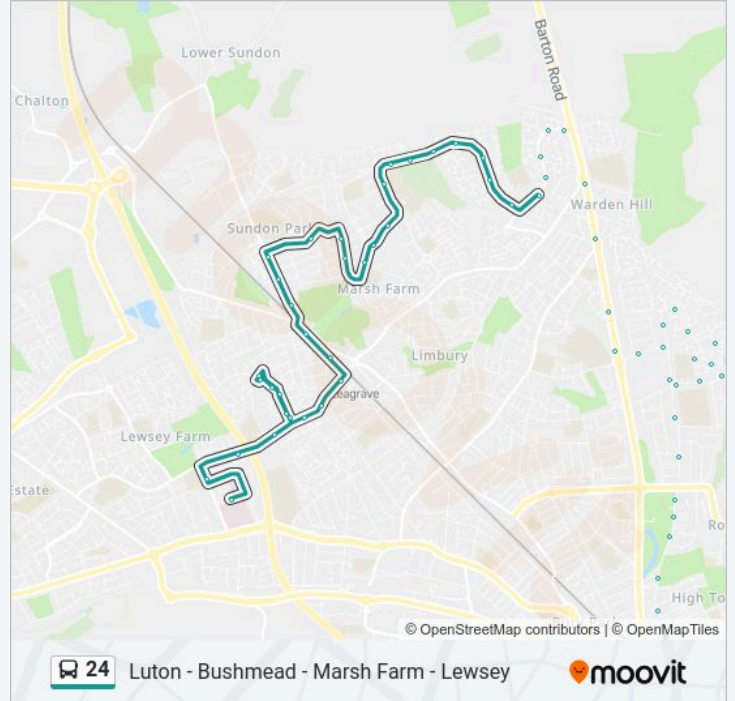

Fairford Avenue Roundabout, Bushmead

Harveys Hill, Bushmead

Pytchley Close, Bushmead

Bushmead Medical Centre, Bushmead

Gleneagles Drive, Bushmead

### 24 bus Info

**Direction:** Lewsey

**Stops:** 64

**Trip Duration:** 70 min

**Line Summary:**

Lambourn Drive, Bushmead  
Thetford Gardens, Bushmead  
Cromer Way Roundabout, Barnfield  
Blandford Avenue, Barnfield  
Barnfield College, Barnfield  
Barnfield Avenue, Barnfield  
Enderby Road, Barnfield  
Grasmere Road, Warden Hill  
Warden Hill Road, Warden Hill  
Holford Way, Bramingham Park  
Gatehill Gardens, Bramingham Park  
Edgcott Close, Bramingham Park  
Quantock Close, Bramingham Park  
Sainsburys, Bramingham Park  
Speedwell Close, Bramingham Park  
Kirby Drive, Bramingham Park  
Woodmere, Bramingham Park  
Burford Close, Bramingham Park  
Whitehaven, Marsh Farm  
Underwood Close, Marsh Farm  
Olympic Close, Marsh Farm  
Wexham Close, Marsh Farm  
Purway Close, Marsh Farm  
Thrales Close, Marsh Farm  
Littlewood Croft, Marsh Farm  
Little Berries, Marsh Farm  
Strawberry Field, Marsh Farm  
Eighth Avenue, Sundon Park  
Hill Rise, Sundon Park  
Selina Close, Sundon Park  
Leagrave Common, Sundon Park  
Sundon Arch, Leagrave

The Avenue, Leagrave

Station Road, Leagrave

Linacres, Leagrave

Torquay Drive, Leagrave

Orchard Way, Hockwell Ring

Bramble Road, Hockwell Ring

The Green Shops, Hockwell Ring

The Green Shops, Hockwell Ring

Bramble Road, Hockwell Ring

Orchard Way, Hockwell Ring

Westlea, Leagrave

Copperfields, Lewsey

Lime Avenue, Lewsey

Luton & Dunstable Hospital, Lewsey