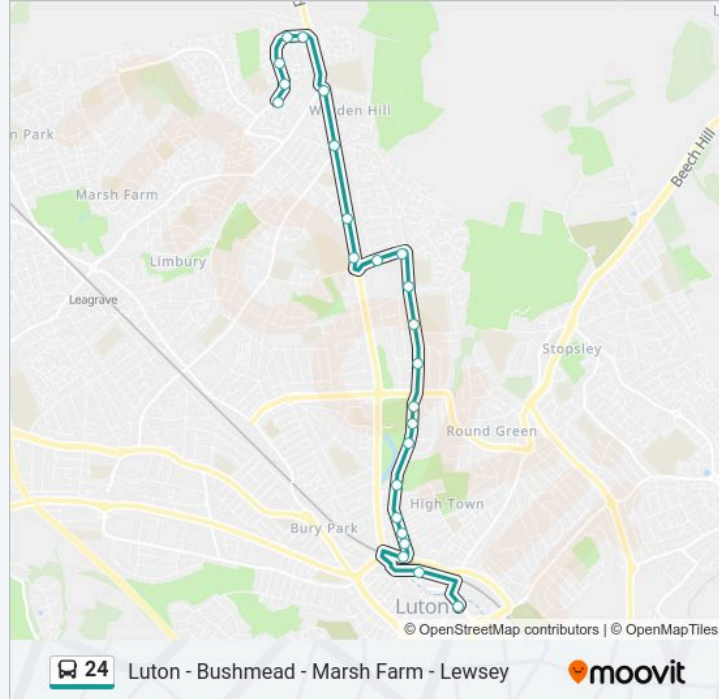

### 24 bus Info

**Direction:** Bramingham Park

**Stops:** 24

**Trip Duration:** 33 min

**Line Summary:**

Edgcott Close, Bramingham Park

Quantock Close, Bramingham Park

Sainsburys, Bramingham Park

Luton - Bushmead - Marsh Farm - Lewsey

### Direction: Lewsey

64 stops

[VIEW LINE SCHEDULE](#)

Church Street, Luton Town Centre

Luton Station Interchange, Luton Town Centre

Railway Bridge, High Town

Villa Road, Wardown

Frederick Street, Wardown