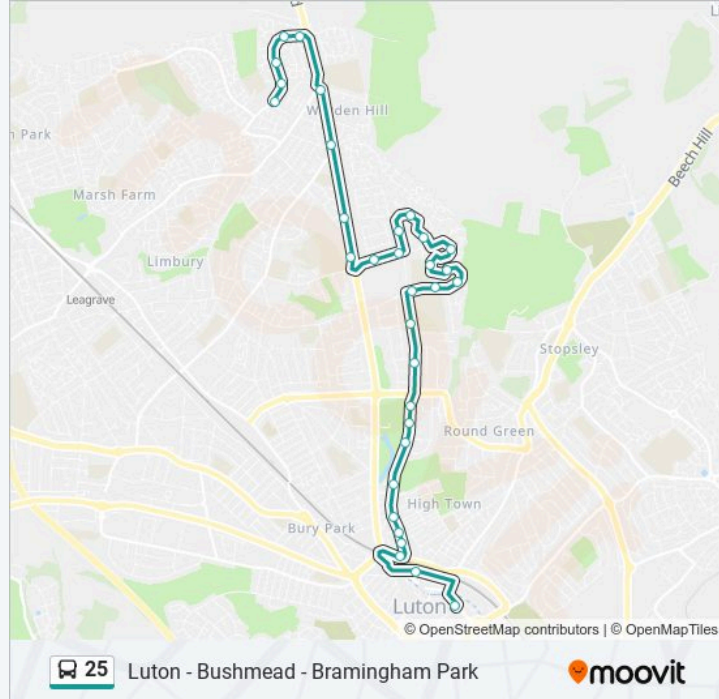

Direction: Bramingham Park

32 stops

[VIEW LINE SCHEDULE](#)

- Church Street, Luton Town Centre
- Luton Station Interchange, Luton Town Centre
- Railway Bridge, High Town
- Villa Road, Wardown
- Frederick Street, Wardown
- Clarendon Road, Wardown
- Knights Field, Wardown
- Wardown Crescent, Wardown
- Bowling Green Lane, Wardown
- Cricket Ground, Wardown
- Priory Gardens, Barnfield
- Luton 6th Form, Barnfield
- Bushmead Primary School, Bushmead
- Fairford Avenue Roundabout, Bushmead
- Harveys Hill, Bushmead
- Pytchley Close, Bushmead
- Bushmead Medical Centre, Bushmead
- Gleneagles Drive, Bushmead
- Lambourn Drive, Bushmead
- Thetford Gardens, Bushmead
- Cromer Way Roundabout, Barnfield

25 bus Info

Direction: Bramingham Park

Stops: 32

Trip Duration: 38 min

Line Summary:

Blandford Avenue, Barnfield

Barnfield College, Barnfield

Barnfield Avenue, Barnfield

Enderby Road, Barnfield

Grasmere Road, Warden Hill

Warden Hill Road, Warden Hill

Holford Way, Bramingham Park

Gatehill Gardens, Bramingham Park

Edgcott Close, Bramingham Park

Quantock Close, Bramingham Park

Sainsburys, Bramingham Park

Direction: Luton Town Centre

30 stops

[VIEW LINE SCHEDULE](#)

Sainsburys, Bramingham Park

Dexter Close, Bramingham Park

Edgcott Close, Bramingham Park

Skelton Close, Bramingham Park