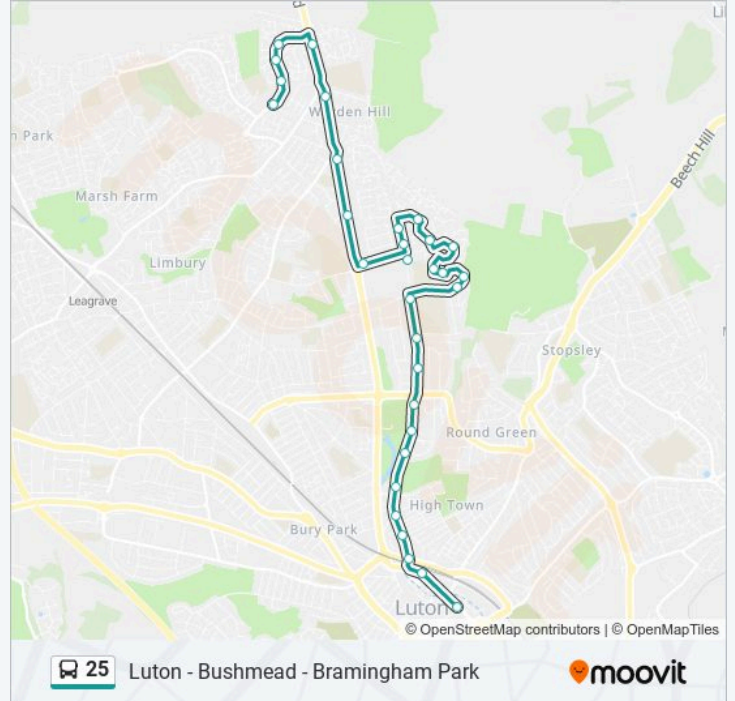

25 bus Info

Direction: Bramingham Park

Stops: 32

Trip Duration: 38 min

Line Summary:

Blandford Avenue, Barnfield

Barnfield College, Barnfield

Barnfield Avenue, Barnfield

Trip Duration: 30 min

Line Summary:

Bushmead Road, Barnfield

Luton 6th Form, Barnfield

Priory Gardens, Barnfield

Cricket Ground, Wardown

Bowling Green Lane, Wardown

Wardown Crescent, Wardown

Knights Field, Wardown

Clarendon Road, Wardown

Frederick Street, Wardown

Villa Road, Wardown

Luton Station Interchange, Luton Town Centre

Church Street, Luton Town Centre

25 bus time schedules and route maps are available in an offline PDF at moovitapp.com. Use the Moovit App to see live bus times, train schedule or subway schedule, and step-by-step directions for all public transit in London.

© 2024 Moovit - All Rights Reserved