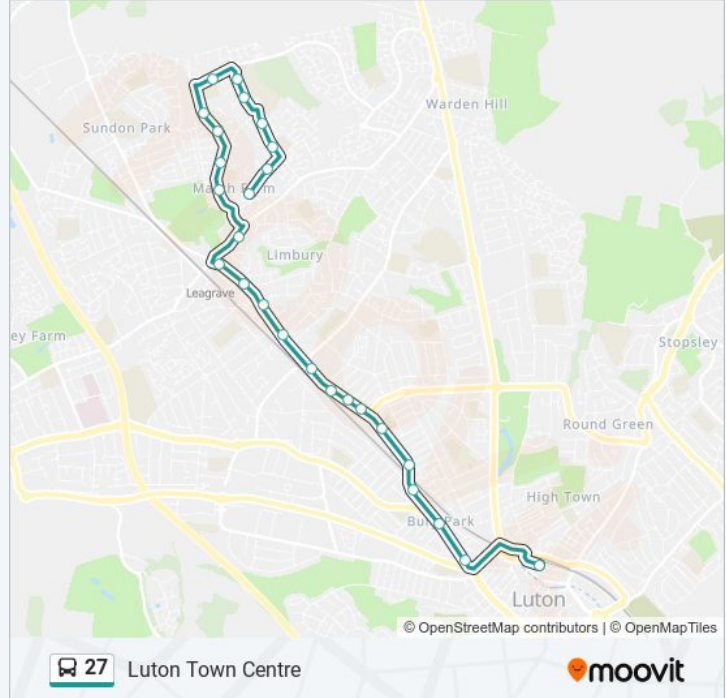

Direction: Luton Town Centre

26 stops

[VIEW LINE SCHEDULE](#)

- Axe Close, Marsh Farm
- Sherd Close, Marsh Farm
- Woodlands Secondary School, Marsh Farm
- Lea Manor High School, Marsh Farm
- Morris Close, Marsh Farm
- Wexham Close, Marsh Farm
- Whitefield Primary Academy, Marsh Farm
- Copenhagen Close, Marsh Farm
- Fitzwarin Close, Marsh Farm
- Littlewood Croft, Marsh Farm
- Five Springs, Marsh Farm
- Wauluds Bank Drive, Limbury Meads
- Leagrave Railway Station, Leagrave
- Hewlett Road, Leagrave
- Archway Road, Leagrave
- Roman Road, Leagrave
- Waller Avenue, Saints
- Avenue Grimaldi, Saints
- Millfield Road, Saints
- Rondini Avenue, Saints
- Tudor Road, Biscot
- Saxon Road, Biscot

27 bus Info

Direction: Luton Town Centre

Stops: 26

Trip Duration: 35 min

Line Summary:

Selbourne Road, Bury Park

Kenilworth Road, Bury Park

Sainsburys, Bury Park

Luton Station Interchange, Luton Town Centre

Direction: Marsh Farm

16 stops

[VIEW LINE SCHEDULE](#)

Luton Station Interchange, Luton Town Centre

Silver Street, Luton Town Centre

Kenilworth Road, Bury Park

Birch Link, Bury Park

Hewlett Road, Leagrave

Leagrave Railway Station, Leagrave

Wauluds Bank Drive, Limbury Meads

Axe Close, Marsh Farm

27 bus Time Schedule

Marsh Farm Route Timetable:

Sunday	07:40 - 22:30
Monday	05:55 - 23:15
Tuesday	05:55 - 23:15
Wednesday	05:55 - 23:15
Thursday	05:55 - 23:15
Friday	05:55 - 23:15
Saturday	06:20 - 23:00