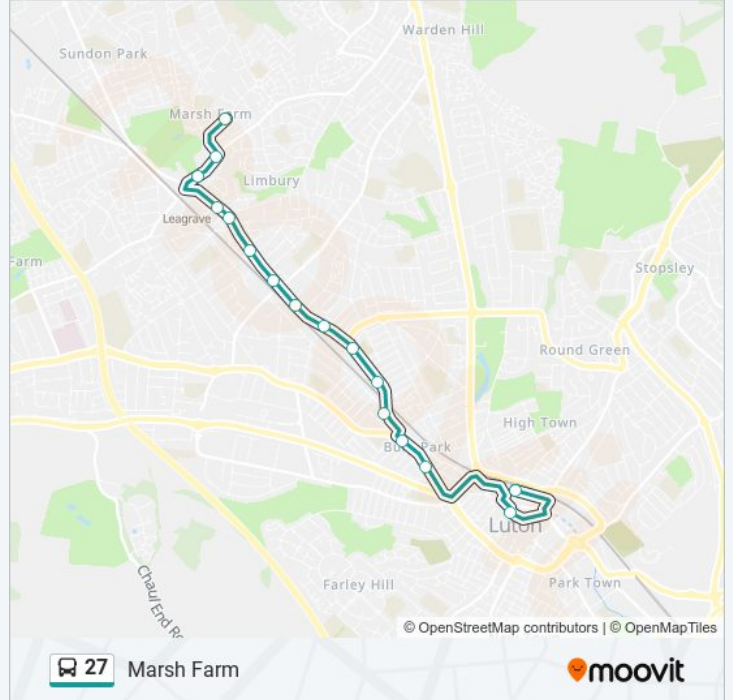

27 bus time schedules and route maps are available in an offline PDF at moovitapp.com. Use the Moovit App to see live bus times, train schedule or subway schedule, and step-by-step directions for all public transit in London.

© 2024 Moovit - All Rights Reserved