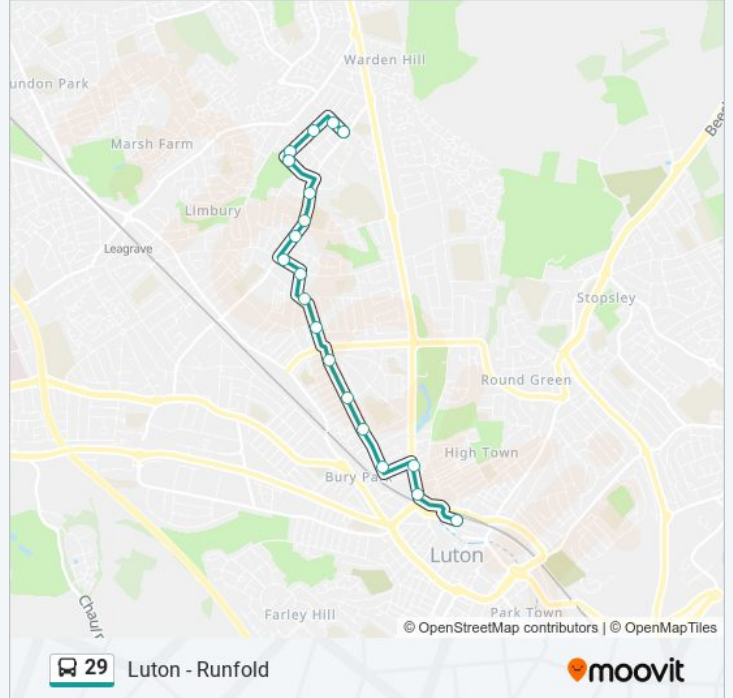

Direction: Luton Town Centre

19 stops

[VIEW LINE SCHEDULE](#)

- Laburnum Grove, Runfold
- Laburnum Close, Runfold
- The Furrows, Runfold
- St Olams Close, Runfold
- Canberra Gardens, Runfold
- Parys Road, Runfold
- Icknield Primary School, Runfold
- Britannia Avenue, Limbury
- African Caribbean Centre, Limbury
- Tintagel Close, Saints
- St Ethelbert Avenue, Saints
- St Augustine Avenue, Saints
- Kennington Road, Biscot
- Blenheim Crescent, Biscot
- Dorrington Close, Biscot
- Studley Road, Biscot
- Cromwell Hill, Wardown
- Moor Park, Wardown
- Luton Station Interchange, Luton Town Centre

29 bus Info

Direction: Luton Town Centre

Stops: 19

Trip Duration: 20 min

Line Summary:

Direction: Runfold

17 stops

[VIEW LINE SCHEDULE](#)

29 bus Time Schedule

Runfold Route Timetable:

Sunday	09:30 - 22:30
Monday	05:50 - 23:20
Tuesday	05:50 - 23:20
Wednesday	05:50 - 23:20
Thursday	05:50 - 23:20
Friday	05:50 - 23:20
Saturday	08:10 - 23:20

29 bus Info

Direction: Runfold

Stops: 17

Trip Duration: 25 min

Line Summary:

29 bus time schedules and route maps are available in an offline PDF at moovitapp.com. Use the [Moovit App](#) to see live bus times, train schedule or subway schedule, and step-by-step directions for all public transit in London.