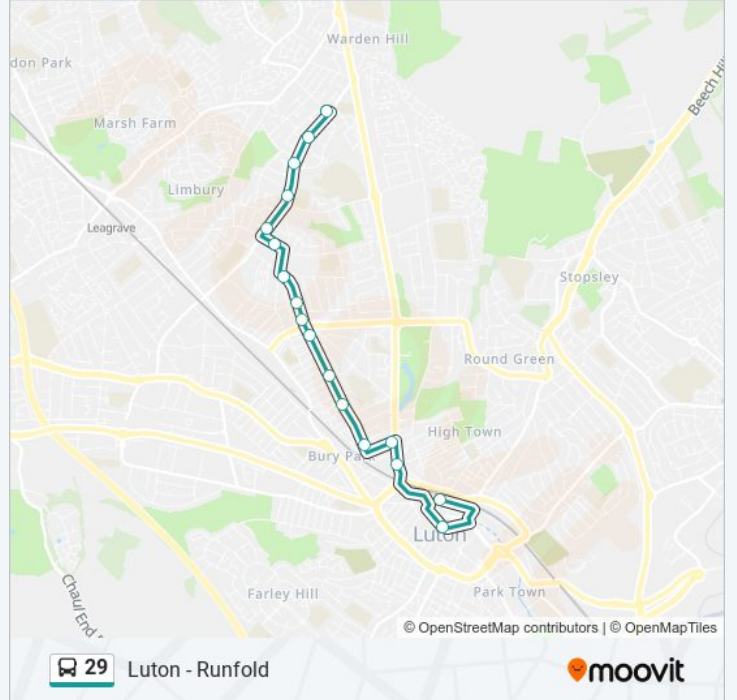

29 bus Info

Direction: Luton Town Centre

Stops: 19

Trip Duration: 20 min

Line Summary:

Direction: Runfold

17 stops

[VIEW LINE SCHEDULE](#)

- Luton Station Interchange, Luton Town Centre
- Silver Street, Luton Town Centre
- Brook Street, Wardown
- Cromwell Road, Biscot
- Studley Road, Biscot
- Dorrington Close, Biscot
- Blenheim Crescent, Biscot
- Kennington Road, Biscot
- Woodland Avenue, Saints
- St Augustine Avenue, Saints
- St Ethelbert Avenue, Saints
- African Caribbean Centre, Limbury
- Britannia Avenue, Limbury
- Icknield Primary School, Runfold
- Catsbrook Road, Runfold
- Halyard Close, Runfold
- Laburnum Grove, Runfold

29 bus Time Schedule

Runfold Route Timetable:

Sunday	09:30 - 22:30
Monday	05:50 - 23:20
Tuesday	05:50 - 23:20
Wednesday	05:50 - 23:20
Thursday	05:50 - 23:20
Friday	05:50 - 23:20
Saturday	08:10 - 23:20

29 bus Info

Direction: Runfold

Stops: 17

Trip Duration: 25 min

Line Summary:

29 bus time schedules and route maps are available in an offline PDF at moovitapp.com. Use the [Moovit App](#) to see live bus times, train schedule or subway schedule, and step-by-step directions for all public transit in London.