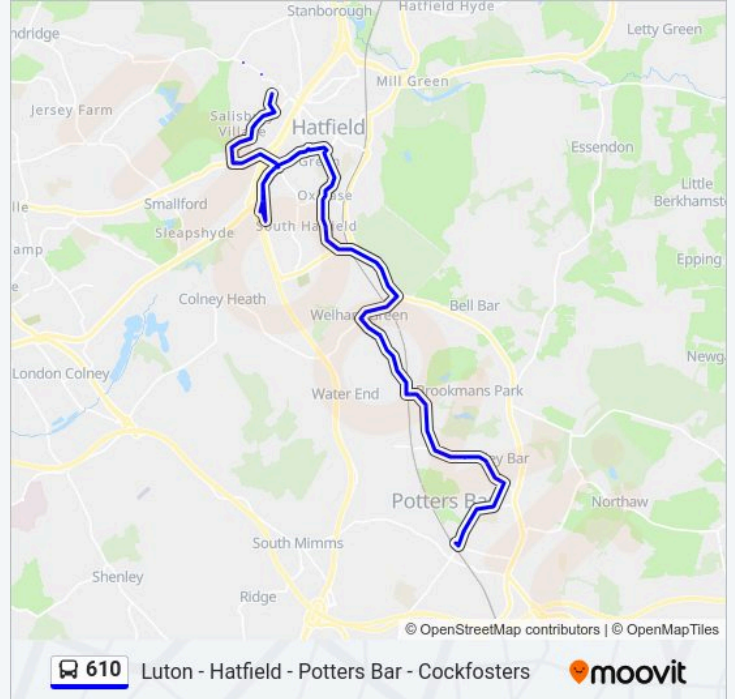

### 610 bus Info

**Direction:** Potters Bar

**Stops:** 80

**Trip Duration:** 86 min

**Line Summary:**

Park Mount, Harpenden

Clarence Road, Harpenden

Old Rectory Close, Harpenden

Computacenter, Hatfield Business Park

Gypsy Moth Avenue, Hatfield Business Park

Eisai, Hatfield Business Park

Uh De Havilland Campus, Hatfield Business Park

Ellenbrook Lane, Ellenbrook

The Comet Hotel, Hatfield

Asda, Roe Green

Town Centre, Hatfield

Elm Drive, Oxlease

Oxlease Drive, Oxlease

Cooks Way, South Hatfield

Millwards, South Hatfield

Marshmoor Cottages, Marshmoor

Duke's Ride Lodge, Marshmoor