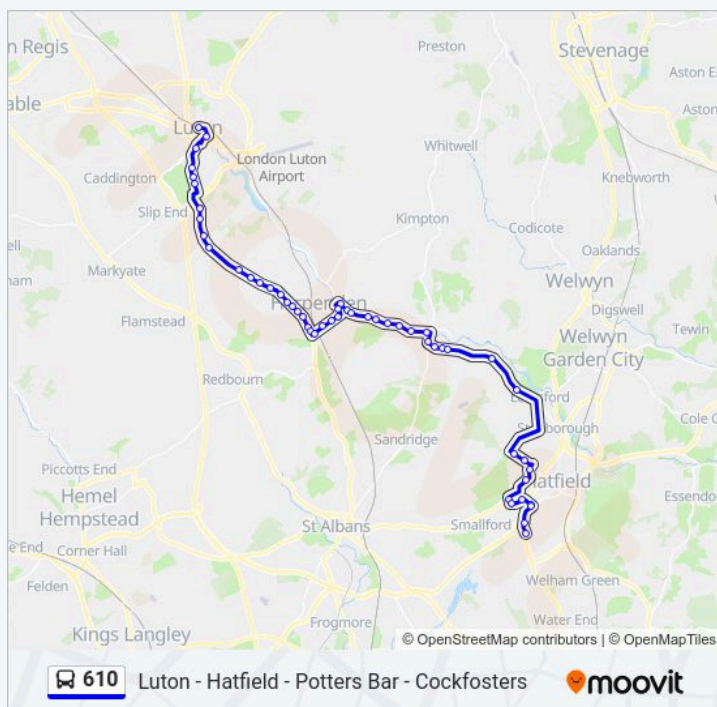

**Direction:** Hatfield

**Stops:** 52

**Trip Duration:** 66 min

**Line Summary:**

Overstone Road, Harpenden  
Lyndhurst Drive, Harpenden  
Langdale Avenue, Harpenden  
Martham Court, Harpenden  
The Malta Ph, Batford  
Batford Road, Batford  
Common Lane, Batford  
Valley Rise, Marshalls Heath  
Castle Rise, Marshalls Heath  
Cherry Trees Restaurant, Marshalls Heath  
Folly Fields, the Folly  
Cottages, the Folly  
Rose Lane, Wheathampstead  
St Helen's Church, Wheathampstead  
Memorial Hall, Wheathampstead  
Conquerors Hill, Wheathampstead  
Sheepcote Lane, Wheathampstead  
Waterend Lane, Waterend  
Crooked Chimney Ph, Cromer Hyde  
Fielder Centre North, Hatfield Business Park  
Computacenter, Hatfield Business Park  
Gypsy Moth Avenue, Hatfield Business Park  
Eisai, Hatfield Business Park  
Uh De Havilland Campus, Hatfield Business Park  
Ellenbrook Lane, Ellenbrook  
The Comet Hotel, Hatfield  
The Galleria, Hatfield  
Bishop's Close, Hatfield  
Todd Building, Hatfield  
The Forum, Hatfield

**Direction: Hatfield Business Park**

39 stops

**610 bus Time Schedule**

Hatfield Business Park Route Timetable:

Potters Bar Railway Station, Potters Bar

Byng Drive, Potters Bar

The Avenue, Potters Bar

Mount Grace School, Little Heath