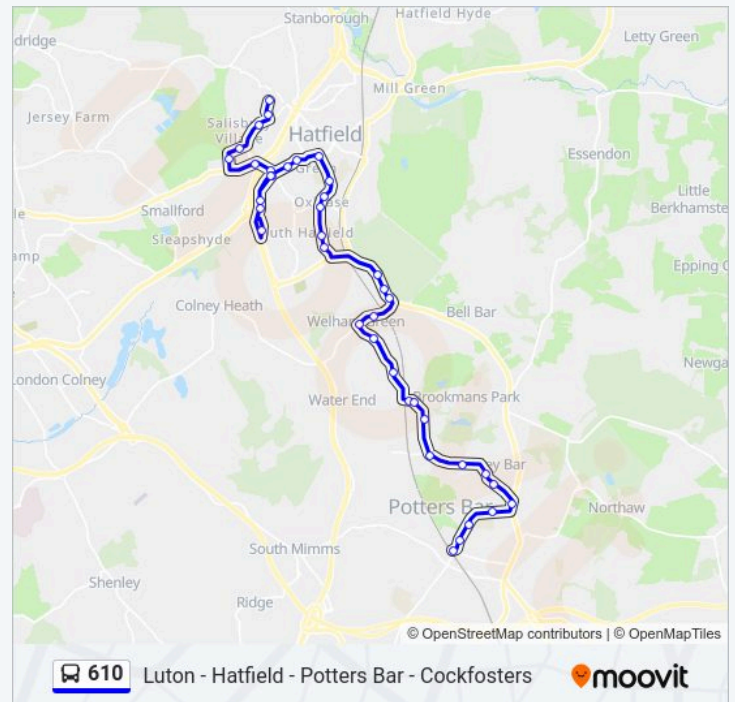

### 610 bus Info

**Direction:** Hatfield Business Park

**Stops:** 39

**Trip Duration:** 40 min

**Line Summary:**

Bishop's Close, Hatfield

The Galleria, Hatfield

The Comet Hotel, Hatfield