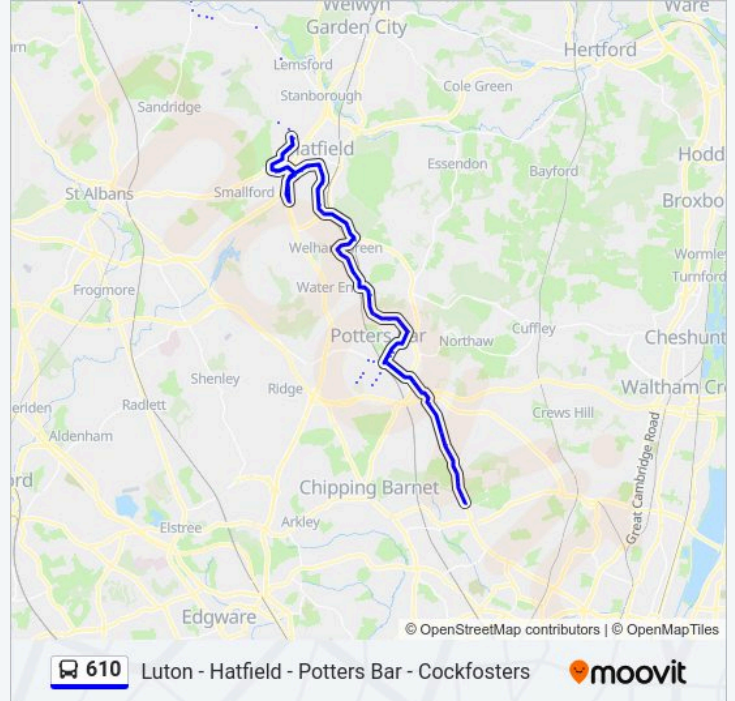

### 610 bus Info

**Direction:** Cockfosters

**Stops:** 91

**Trip Duration:** 116 min

**Line Summary:**

The George Ph, Harpenden  
Harpenden Railway Station, Harpenden  
Overstone Road, Harpenden  
Lyndhurst Drive, Harpenden  
Langdale Avenue, Harpenden  
Martham Court, Harpenden  
The Malta Ph, Batford  
Batford Road, Batford  
Common Lane, Batford  
Valley Rise, Marshalls Heath  
Castle Rise, Marshalls Heath  
Cherry Trees Restaurant, Marshalls Heath  
Folly Fields, the Folly  
Cottages, the Folly  
Rose Lane, Wheathampstead  
St Helen's Church, Wheathampstead  
Memorial Hall, Wheathampstead  
Conquerors Hill, Wheathampstead  
Sheepcote Lane, Wheathampstead  
Waterend Lane, Waterend  
Crooked Chimney Ph, Cromer Hyde  
Fielder Centre North, Hatfield Business Park  
Computacenter, Hatfield Business Park  
Gypsy Moth Avenue, Hatfield Business Park  
Eisai, Hatfield Business Park  
Uh De Havilland Campus, Hatfield Business Park  
Ellenbrook Lane, Ellenbrook  
The Comet Hotel, Hatfield  
The Galleria, Hatfield  
Bishop's Close, Hatfield  
Todd Building, Hatfield  
The Forum, Hatfield