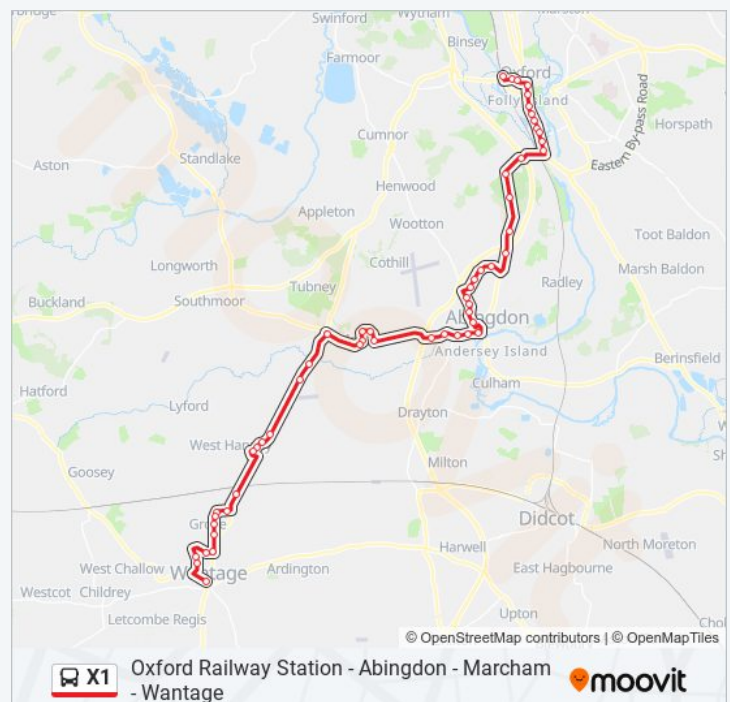

Westgate, Oxford City Centre

Park End Street, Oxford City Centre

Railway Station, Oxford City Centre

Direction: Wantage

53 stops

[VIEW LINE SCHEDULE](#)

Railway Station, Oxford City Centre

Park End Street, Oxford City Centre

New Road, Oxford City Centre

St Aldates, Oxford City Centre

Police Station, Oxford City Centre

Whitehouse Road, Oxford

Newton Road, Oxford

Lake Street, New Hinksey

Lincoln Road, New Hinksey

Chatham Road, New Hinksey

Canning Crescent, New Hinksey

Redbridge Park And Ride, Oxford

Hinksey Hill Bottom, Bagley Wood

Hinksey Hill Top, Bagley Wood

Sawmill, Bagley Wood

Sugworth Lane, Bagley Wood

Lodge Hill, Abingdon

Alexander Close, Abingdon

Baileys Crescent, Abingdon

Langley Road, Abingdon

Parsons Mead, Abingdon

Beverley Close, Abingdon

Abingdon College, Abingdon

John Mason School, Abingdon

Bath Street, Abingdon (A12)

High Street, Abingdon Town Centre

X1 bus Time Schedule

Wantage Route Timetable:

Sunday	07:05 - 19:00
Monday	05:15 - 21:10
Tuesday	05:15 - 21:10
Wednesday	05:15 - 21:10
Thursday	05:15 - 21:10
Friday	05:15 - 21:10
Saturday	05:25 - 21:10

X1 bus Info

Direction: Wantage

Stops: 53

Trip Duration: 79 min

Line Summary: