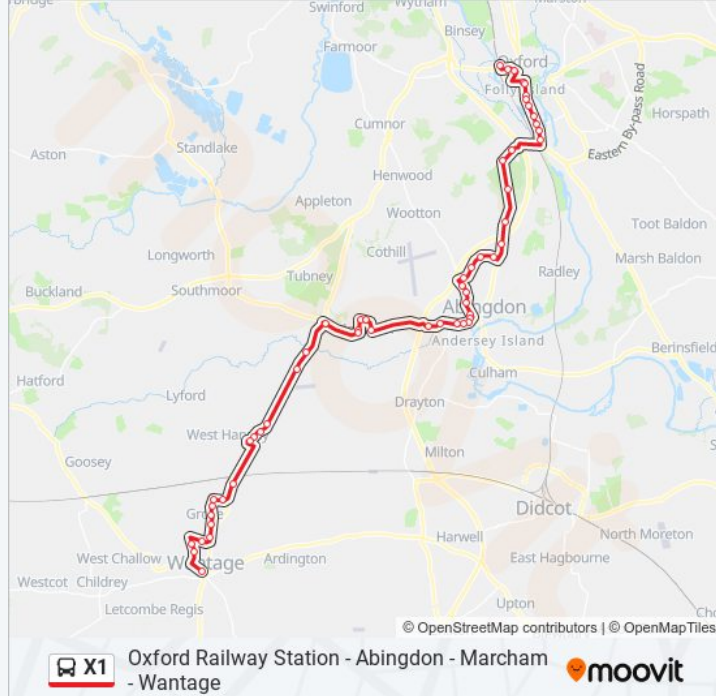

Lincoln Road, New Hinksey

Lake Street, New Hinksey

Newton Road, Oxford

Whitehouse Road, Oxford

Police Station, Oxford City Centre

Speedwell Street, Oxford City Centre

Westgate, Oxford City Centre

Park End Street, Oxford City Centre

Railway Station, Oxford City Centre

Direction: Wantage

53 stops

[VIEW LINE SCHEDULE](#)

Railway Station, Oxford City Centre

Park End Street, Oxford City Centre

New Road, Oxford City Centre

St Aldates, Oxford City Centre