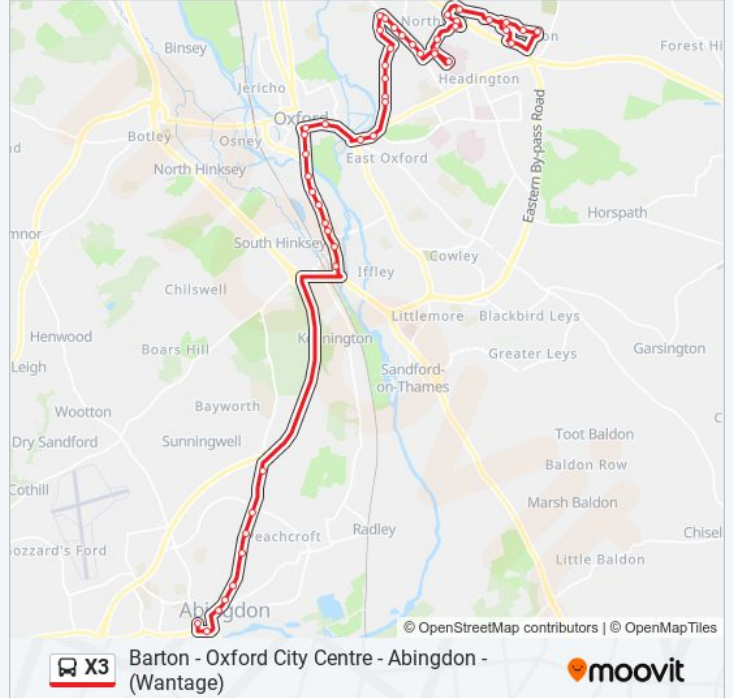

X3 bus Info

Direction: Abingdon Town Centre

Stops: 48

Trip Duration: 64 min

Line Summary:

Mortimer Drive, New Marston
 Crotch Crescent, New Marston
 Jack Straws Lane, New Marston
 Edgeway Road, New Marston
 Clive Booth Hall, New Marston
 Kings Mill Lane, New Marston
 Glebe Street, St Clements
 St Clements Street, St Clements
 Queens Lane, Oxford City Centre
 High Street, Oxford City Centre
 St Aldates, Oxford City Centre
 Police Station, Oxford City Centre
 Whitehouse Road, Oxford
 Newton Road, Oxford
 Lake Street, New Hinksey
 Lincoln Road, New Hinksey
 Chatham Road, New Hinksey
 Canning Crescent, New Hinksey
 Redbridge Park And Ride, Oxford
 Lodge Hill, Abingdon
 Peachcroft Roundabout, Abingdon
 South Avenue, Abingdon
 Boundary House, Abingdon
 Oxford Road Shops, Abingdon
 Our Ladys Abingdon, Abingdon
 Vineyard, Abingdon (A10)
 High Street, Abingdon Town Centre
 Stratton Way, Abingdon Town Centre

Whittington Crescent, Wantage

Health Centre, Wantage

Wolage Drive, Grove

Mandhill Close, Grove

Bosleys Orchard, Grove

Millbrook Square, Grove

The Green, Grove

Mayfield Avenue, Grove