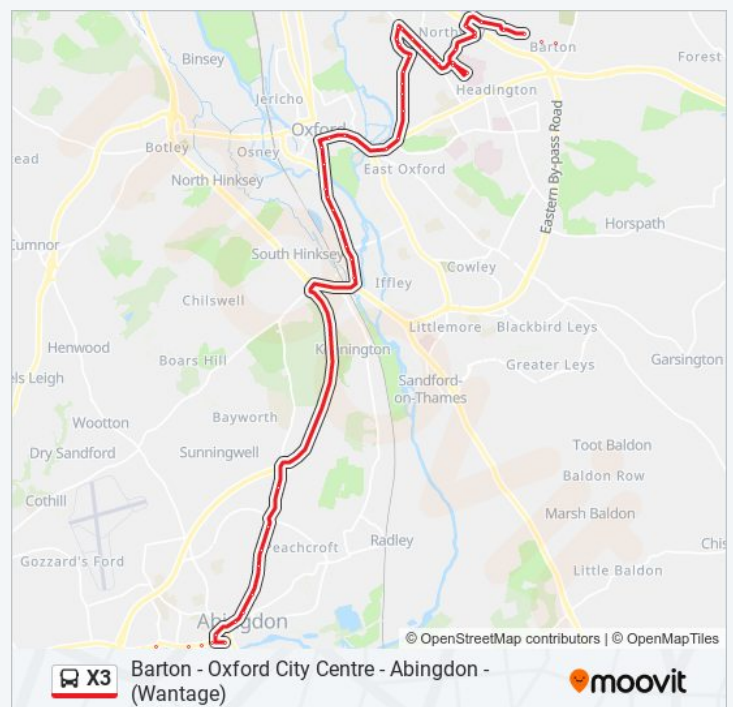

Tuesday	05:10 - 23:31
Wednesday	05:10 - 23:31
Thursday	05:10 - 23:31
Friday	05:10 - 23:31
Saturday	05:45 - 23:31

X3 bus Info

Direction: Barton

Stops: 74

Trip Duration: 73 min

Line Summary:

South Avenue, Abingdon