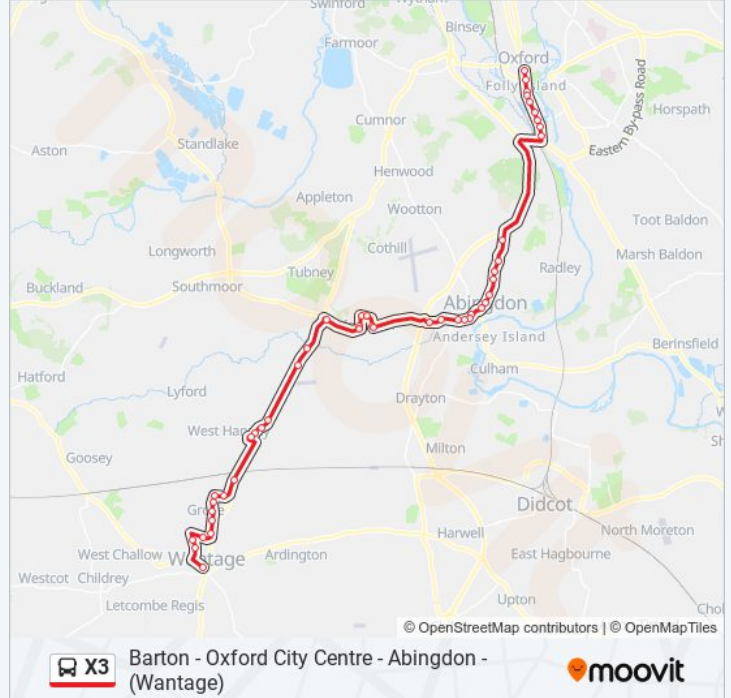

Direction: Oxford City Centre

46 stops

[VIEW LINE SCHEDULE](#)

Market Place, Wantage
 Fitzwaryn School, Wantage
 Whittington Crescent, Wantage
 Health Centre, Wantage
 Wolage Drive, Grove
 Mandhill Close, Grove
 Bosleys Orchard, Grove
 Millbrook Square, Grove
 The Green, Grove
 Mayfield Avenue, Grove
 Williamsf1 Roundabout, Grove

X3 bus Info

Direction: Oxford City Centre

Stops: 46

Trip Duration: 53 min

Line Summary:

The Mulberries, East Hanney
The Black Horse, East Hanney
St James View, East Hanney
Ashfields Lane, East Hanney
South Oxfordshire Crematorium, Garford
Garford Turn, Garford
Petrol Station, Frilford
War Memorial, Marcham
Post Office, Marcham
Duffield Place, Marcham
Longfields, Marcham
Morland Road, Marcham
Hyde Farm Nurseries, Marcham
Fairacres, Abingdon
Community Hospital, Abingdon
Victoria Road, Abingdon
Conduit Road, Abingdon
Coxeters, Abingdon Town Centre
Stratton Way, Abingdon Town Centre
Vineyard, Abingdon (A11)
Our Ladys Abingdon, Abingdon
Oxford Road Shops, Abingdon
Boundary House, Abingdon
South Avenue, Abingdon
Peachcroft Roundabout, Abingdon
Lodge Hill, Abingdon
Redbridge Park And Ride, Oxford
Canning Crescent, New Hinksey
Chatham Road, New Hinksey
Lincoln Road, New Hinksey
Lake Street, New Hinksey
Newton Road, Oxford
Whitehouse Road, Oxford

Police Station, Oxford City Centre

St Aldates, Oxford City Centre

Direction: Wantage

74 stops

[VIEW LINE SCHEDULE](#)

Atkinson Close, Barton

Poundfield Close, Barton

Underhill Circus, Barton