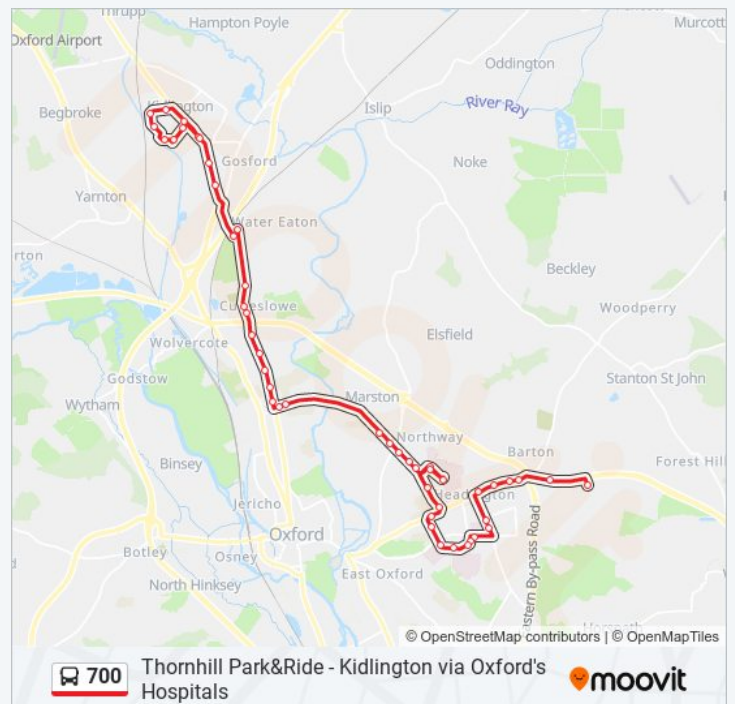

Headington School, Headington

Wednesday	06:05 - 19:44
Thursday	06:05 - 19:44
Friday	06:05 - 19:44
Saturday	06:05 - 19:50

700 bus Info

Direction: Thornhill Park & Ride

Stops: 48

Trip Duration: 60 min

Line Summary:

Gipsy Lane Campus, Headington (B10)

Warneford Hospital, Headington

Roosevelt Drive, Churchill Hospital

Old Road Campus, Churchill Hospital

Boundary Brook House, Churchill Hospital

Lime Walk, Headington

Nuffield Orthopaedic Centre, Headington