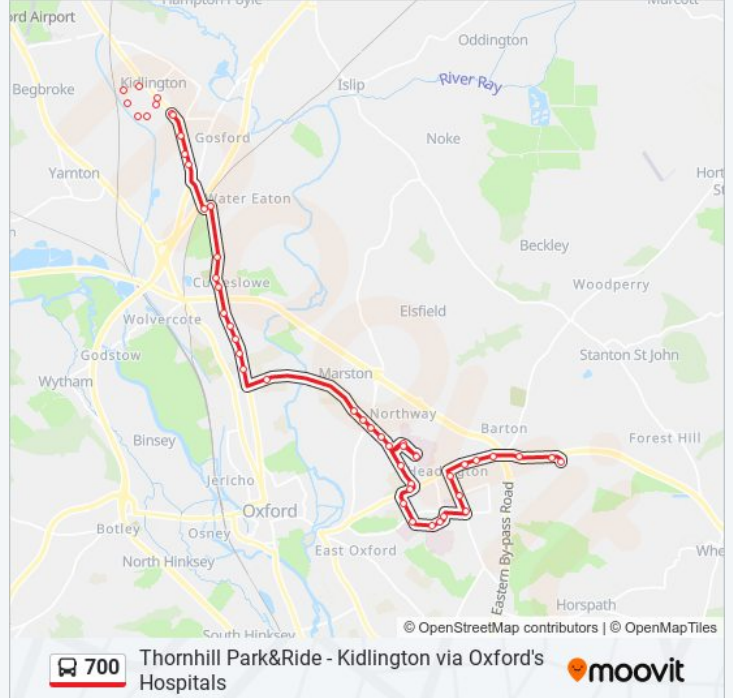

Nuffield Orthopaedic Centre, Headington

Boundary Brook House, Churchill Hospital

Old Road Campus, Churchill Hospital

Roosevelt Drive, Churchill Hospital

Warneford Hospital, Headington

Gipsy Lane Campus, Headington

700 bus Info

Direction: Kidlington

Stops: 48

Trip Duration: 49 min

Line Summary:

Bowness Avenue, Northway
 Copse Lane, Northway
 Ewin Close, Marston
 Cherwell Drive, Marston
 Cherwell School, Summertown
 Summertown Shops, Summertown
 South Parade East, Summertown
 Hamilton Road, Summertown
 Squitchey Lane East, Summertown
 Upland Park Road, Summertown
 Harefields, Cutteslowe
 Five Mile Drive, Cutteslowe
 Jordan Hill, Cutteslowe
 Oxford Parkway Park And Ride, Water Eaton
 Oxford Parkway Railway Station, Water Eaton
 Garden City
 Fairfax Road, Kidlington
 Gosford Hill, Kidlington
 Churchill Road, Kidlington
 Exeter Hall, Kidlington
 Chorefields, Kidlington
 Andersons Close, Kidlington
 Fernhill Close, Kidlington
 Osborne Close, Kidlington
 Broad Close, Kidlington
 Treeground Place, Kidlington
 Churchill Road, Kidlington