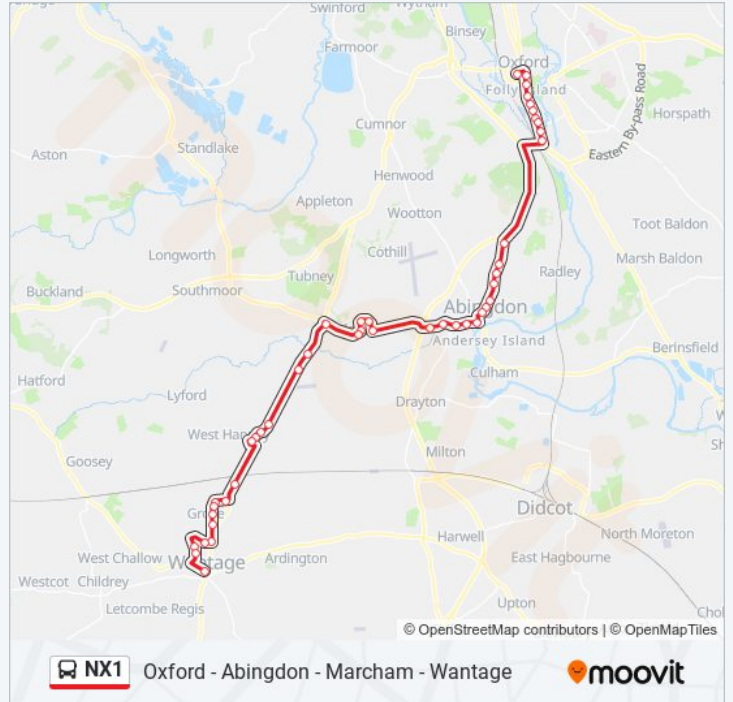

Lake Street, New Hinksey

Newton Road, Oxford

Whitehouse Road, Oxford

Police Station, Oxford City Centre

Speedwell Street, Oxford City Centre

Westgate, Oxford City Centre

Direction: Wantage

45 stops

Garford Turn, Garford

South Oxfordshire Crematorium, Garford

Ashfields Lane, East Hanney

St James View, East Hanney

The Black Horse, East Hanney

The Mulberries, East Hanney

Williamsf1 Roundabout, Grove

Mayfield Avenue, Grove

The Green, Grove

Saturday

01:03 - 02:03

NX1 bus Info

Direction: Wantage

Stops: 45

Trip Duration: 60 min

Line Summary:

Millbrook Square, Grove

Bosleys Orchard, Grove

Mandhill Close, Grove

Wolage Drive, Grove

Health Centre, Wantage

Whittington Crescent, Wantage

Fitzwaryn School, Wantage

Market Place, Wantage