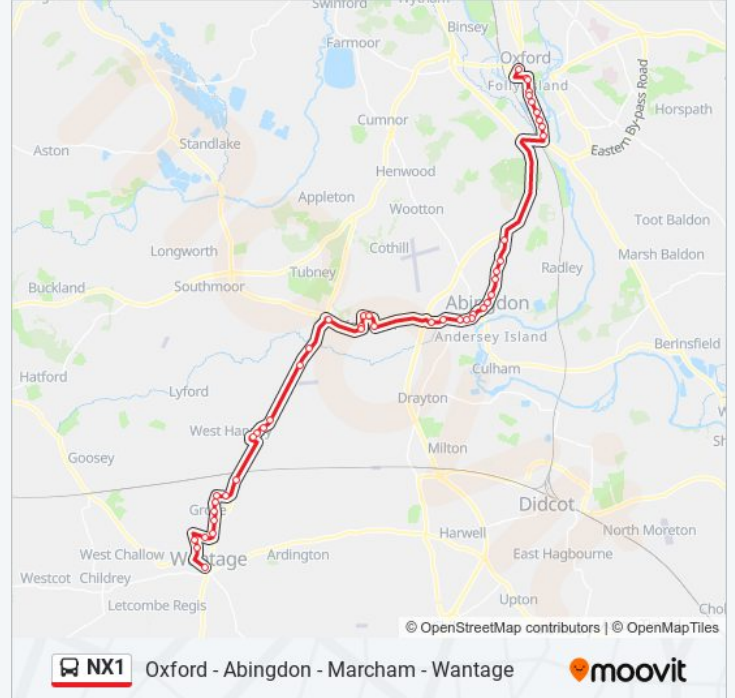

Lake Street, New Hinksey

Newton Road, Oxford

Whitehouse Road, Oxford

Police Station, Oxford City Centre

Speedwell Street, Oxford City Centre

Westgate, Oxford City Centre

Direction: Wantage

45 stops