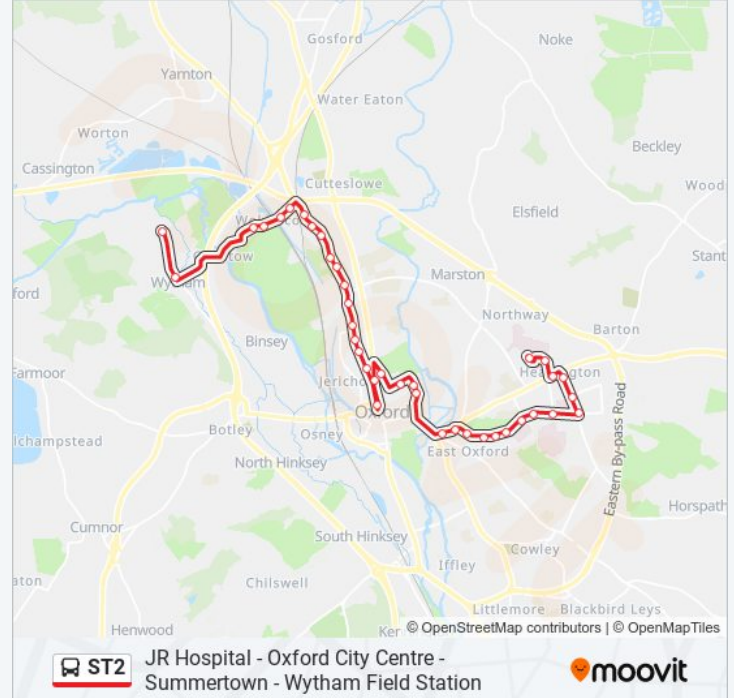

Parks Road, Oxford City Centre

Keble Road, Oxford

Magdalen Street, Oxford City Centre

Radcliffe Observatory Quarter, Oxford

Plantation Road, Oxford

Canterbury Road, Oxford

St Margarets Road West, Oxford

Lathbury Road West, Oxford

Beech Croft Road, Summertown

South Parade West, Summertown

Osberton Road, Summertown

Squitchey Lane West, Summertown

Woodstock Close, Summertown

First Turn, Summertown

Mere Road, Upper Wolvercote

Goose Green Close, Upper Wolvercote

Elmthorpe Road, Lower Wolvercote

Home Close, Lower Wolvercote

Village Hall, Wytham

Field Station, Wytham

ST2 bus time schedules and route maps are available in an offline PDF at moovitapp.com. Use the [Moovit App](#) to see live bus times, train schedule or subway schedule, and step-by-step directions for all public transit in London.

[About Moovit](#) • [MaaS Solutions](#) • [Supported Countries](#) • [Mooviter Community](#)

© 2024 Moovit - All Rights Reserved

Check Live Arrival Times