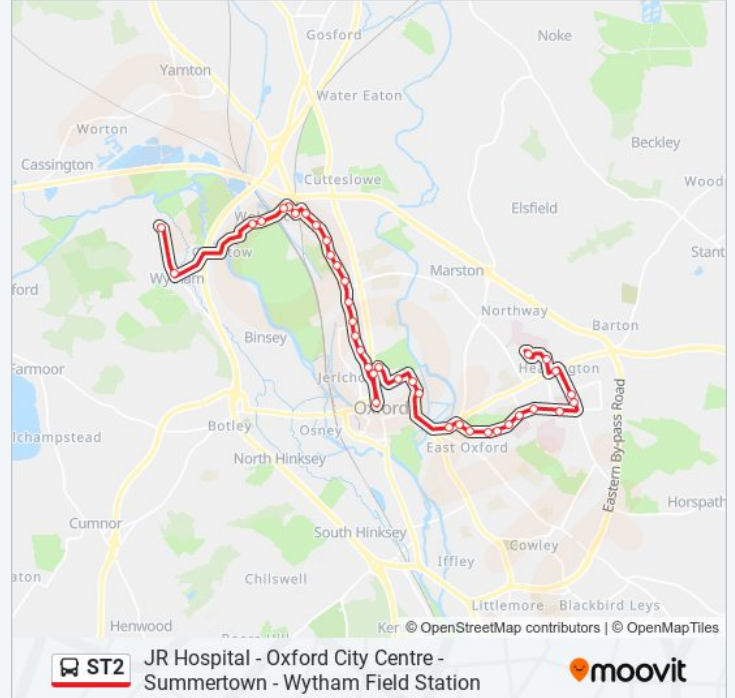

**ST2 bus Info**

**Direction:** John Radcliffe Hospital

**Stops:** 38

**Trip Duration:** 53 min

**Line Summary:**

South Parks Road, Oxford City Centre

St Cross Road, Oxford City Centre

Manor Road, Oxford City Centre

Lime Walk, Headington

Nuffield Orthopaedic Centre, Headington

Margaret Road, Headington Quarry

Headington Shops, Headington (Hs2)

Manor Surgery, John Radcliffe Hospital

Jr Hospital Main Entrance, John Radcliffe Hospital

**Direction: Oxford City Centre**

21 stops

[VIEW LINE SCHEDULE](#)

Jr Hospital Main Entrance, John Radcliffe Hospital

Manor Surgery, John Radcliffe Hospital

Headington Shops, Headington (Hs1)

Headington Shops, Headington (Hs3)

Margaret Road, Headington Quarry

Nuffield Orthopaedic Centre, Headington

Lime Walk, Headington

Valentia Road, Headington

Warneford Hospital, Headington

Divinity Road, Headington

Stone Street, Oxford

**ST2 bus Time Schedule**