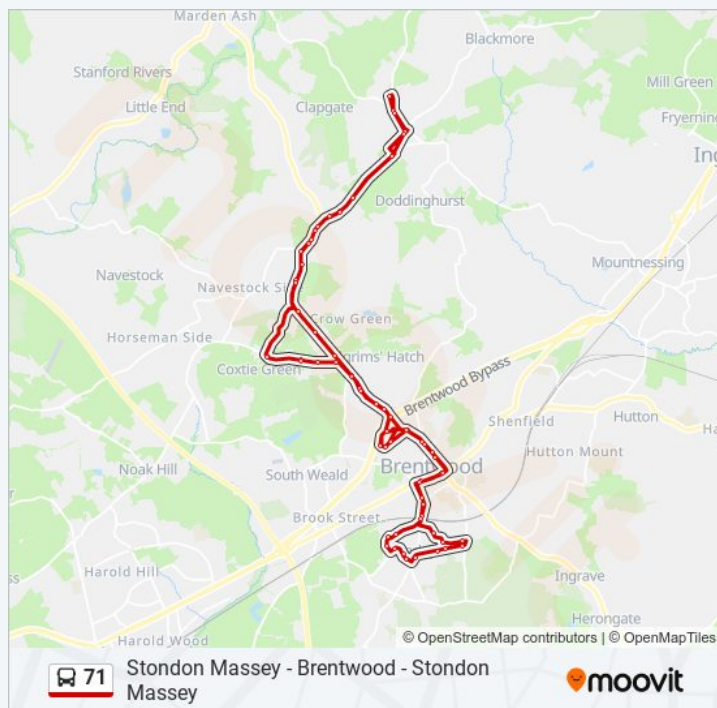

Doddinghurst Road, Brentwood

Burland Road, Brentwood

High Street (E)

Crown Street (J)

Queens Road Rbt, Brentwood

Brentwood Railway Station, Brentwood

Mount Crescent, Brentwood

South Drive, Brentwood

High Street (E)

Crown Street (J)

Queens Road Rbt, Brentwood

Brentwood Railway Station, Brentwood

Mount Crescent, Brentwood

South Drive, Brentwood

Hartwood Road, Brentwood

Uplands Road, Brentwood

Headley Chase, Brentwood

Blackthorn Way, Brentwood

Friday

08:45 - 18:20

Saturday

17:17

71 bus Info

Direction: Stondon Massey

Stops: 72

Trip Duration: 33 min

Line Summary:

Albert Street, Warley

Warley Hill, Warley

Medical Centre, Warley

Osborne Heights, Warley

Rhapsody Crescent, Warley