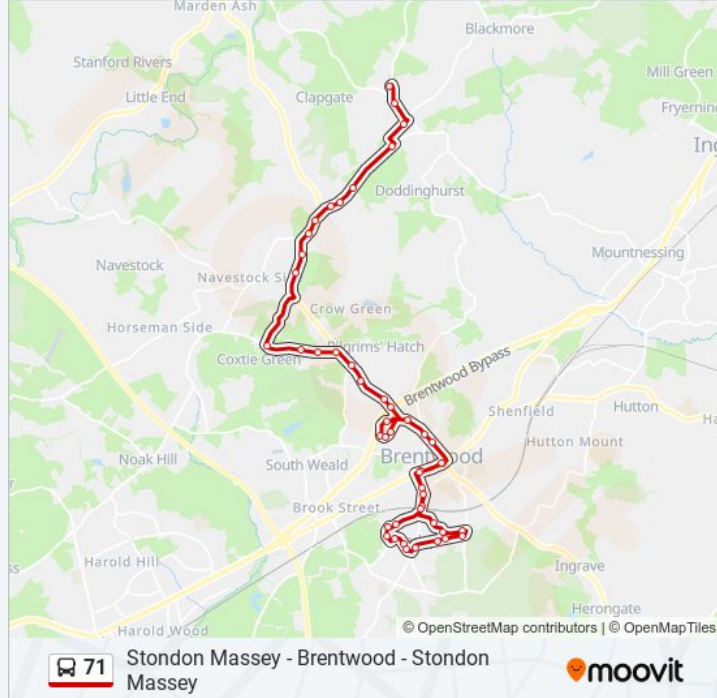

Doddinghurst Road, Brentwood

Burland Road, Brentwood

High Street (E)

Crown Street (J)

Queens Road Rbt, Brentwood

Brentwood Railway Station, Brentwood

Mount Crescent, Brentwood

South Drive, Brentwood

Hartwood Road, Brentwood

Uplands Road, Brentwood

Headley Chase, Brentwood

Blackthorn Way, Brentwood

Albert Street, Warley

Warley Hill, Warley

Medical Centre, Warley

Osborne Heights, Warley

Rhapsody Crescent, Warley

Clements Park School, Warley

Crescent Road, Brentwood

Brentwood Railway Station, Brentwood

Queens Road Rbt, Brentwood

Crown Street (K)

High Street, Brentwood

Direction: Stondon Massey

Stops: 72

Trip Duration: 33 min

Line Summary:

Albert Street, Warley

Warley Hill, Warley

Medical Centre, Warley

Osborne Heights, Warley

Rhapsody Crescent, Warley