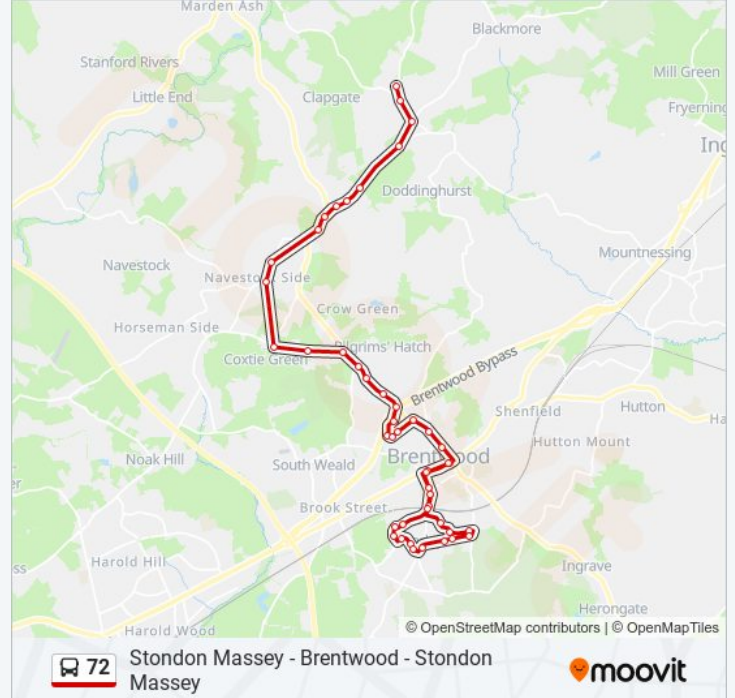

Queens Road Rbt, Brentwood

Crown Street (K)

High Street, Brentwood

North Road, Brentwood

Doddinghurst Road, Brentwood

The Robin Hood, Brentwood

The Retreat, Brentwood

Calcott Close, Brentwood

Porters Close, Brentwood

Highwood Close, Brentwood

The Farm Shop, Pilgrims Hatch

Kensington Road, Pilgrims Hatch

Larchwood Gardens, Pilgrims Hatch

The Rose & Crown, Pilgrims Hatch

Coxtie Green Road, Pilgrims Hatch

Coxtie Green Farm, Coxtie Green

The White Horse, Coxtie Green

Snakes Hill, Navestock Side

Green Ln, Navestock Side

Crown Road, Kelvedon Hatch

Brizes Corner, Kelvedon Hatch

Fox Hatch House, Kelvedon Hatch

Stocks Lane, Kelvedon Hatch

Elmtree Avenue, Kelvedon Hatch

Outing's Lane, Hook End

Tipps Cross Lane, Hook End

Bricklayers Arms, Stondon Massey

Soames Mead, Stondon Massey

72 bus time schedules and route maps are available in an offline PDF at moovitapp.com. Use the [Moovit App](#) to see live bus times, train schedule or subway schedule, and step-by-step directions for all public transit in London.

[About Moovit](#) • [MaaS Solutions](#) • [Supported Countries](#) • [Mooviter Community](#)

© 2024 Moovit - All Rights Reserved

Check Live Arrival Times