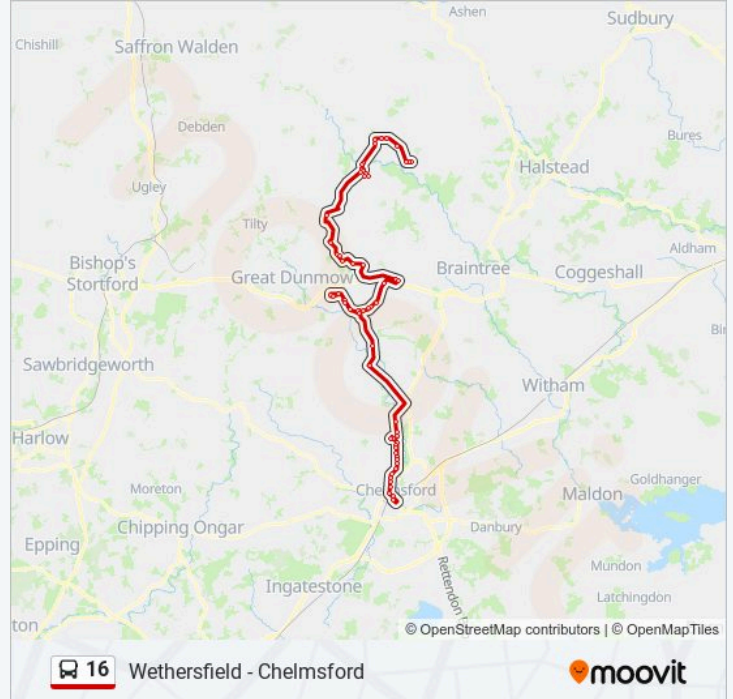

Garnetts Lane, Felsted

The Chequers, Felsted

Church, Felsted

Mill Road, Felsted

Tanton Road, Felsted

Baynard Avenue, Felsted

Bramble Lane, Little Dunmow

The Moors, Little Dunmow

The Flitch Of Bacon, Little Dunmow

Bramble Lane, Little Dunmow

Baynard Avenue, Felsted

Mill Road, Felsted

Church, Felsted

Riche Close, Felsted

Brewery, Hartford End

Apple Tree Corner, Ford End

Ash Tree Corner, Little Waltham

Woodhouse Lane, Broomfield

Croxtan's Mill, Broomfield

Searle Crescent, Broomfield

Ambulance Hq, Broomfield

Hospital, Broomfield

Ambulance Hq, Broomfield

Butlers Farm, Broomfield