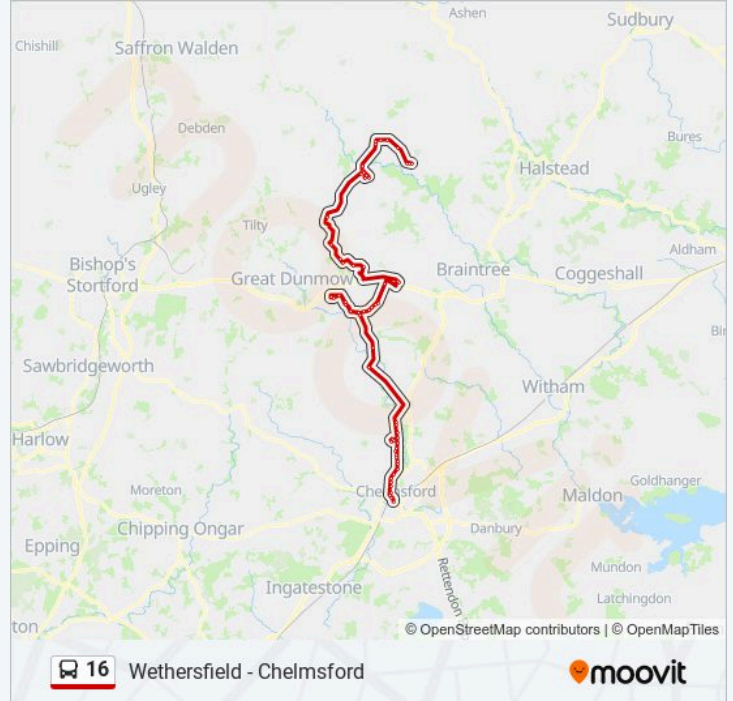

Hospital, Broomfield

Ambulance Hq, Broomfield

Croxton's Mill, Broomfield

Woodhouse Lane, Broomfield

Chelmer Avenue, Little Waltham

Ash Tree Corner, Little Waltham

Apple Tree Corner, Ford End

Brewery, Hartford End

Riche Close, Felsted

Mill Road, Felsted

Tanton Road, Felsted

Baynard Avenue, Felsted

Bramble Lane, Little Dunmow

The Moors, Little Dunmow

The Flitch Of Bacon, Little Dunmow

Bramble Lane, Little Dunmow

Gatehouse Farm, Blake End

Blake End

The Saling Oak, Blake End

Newpasture Lane, Stebbing

Warehouse Villas, Stebbing

Ruffels Place, Stebbing

The White Hart, Stebbing

Bran End, Stebbing