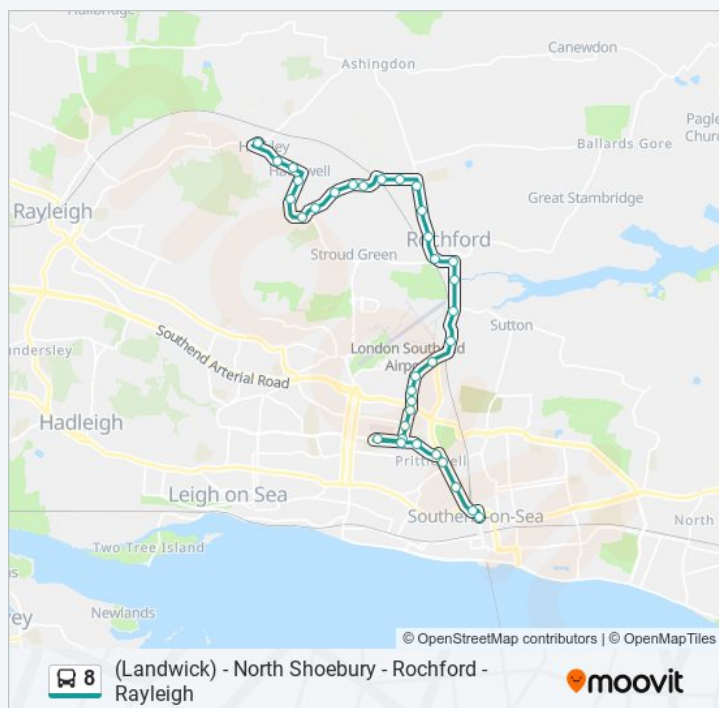

Nursery Corner, Hawkwell

Mount Bovers Lane, Hawkwell

Tudor Way, Hawkwell

Hillside Avenue, Hawkwell

The White Hart, Hawkwell

The Spa, Hockley

Wednesday

Not Operational

Thursday

Not Operational

Friday

Not Operational

Saturday

06:34

**8 bus Info**

**Direction:** Hockley

**Stops:** 35

**Trip Duration:** 44 min

**Line Summary:**