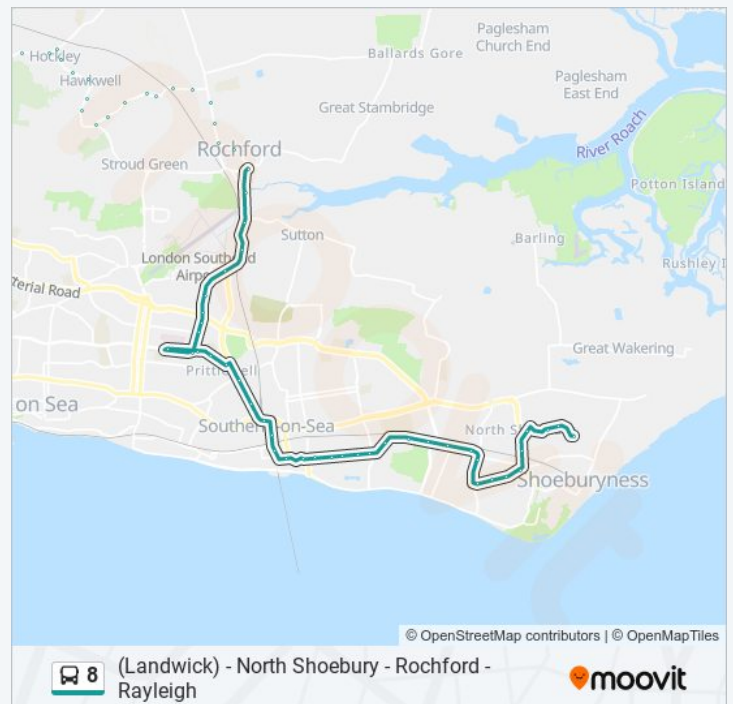

### Direction: Hockley

35 stops

[VIEW LINE SCHEDULE](#)

Chichester Road, Southend-On-Sea

Victoria Station Interchange, Southend-On-Sea

## Direction: North Shoebury

71 stops

[VIEW LINE SCHEDULE](#)

Railway Station, Rayleigh  
High Street, Rayleigh  
Church, Rayleigh  
Fitz Wimarc School, Rayleigh  
Cemetery, Rayleigh  
Hambro Hill, Rayleigh  
The Gattens, Rayleigh  
Bullwood Hall, Hockley  
Fountain Lane, Hockley  
Folly Lane, Hockley  
The Bull, Hockley  
Seetec, Hockley  
The Spa, Hockley  
Station Approach, Hockley  
Great Eastern Road, Hockley  
The White Hart, Hawkwell  
Hillside Avenue, Hawkwell  
Tudor Way, Hawkwell  
Mount Bovers Lane, Hawkwell  
Nursery Corner, Hawkwell  
Ironwell Lane, Hawkwell  
Sweyne Avenue, Hawkwell  
Windsor Gardens, Hawkwell  
Church, Hawkwell  
Magnolia Road, Rochford  
Harewood Avenue, Rochford  
Golden Cross Post Office, Rochford  
Holt Farm School, Rochford  
Roche Avenue, Rochford

## 8 bus Info

**Direction:** North Shoebury

**Stops:** 71

**Trip Duration:** 94 min

**Line Summary:**

Dalys Road, Rochford

East Street, Rochford

South Street, Rochford

The Anne Boleyn, Rochford

Ravenswood Chase, Rochford

Warners Bridge, Prittlewell

Feeches Road, Prittlewell

The Bell Northside, Prittlewell

The Bell Southside, Prittlewell

Carlton Avenue, Prittlewell

Highfield Gardens, Prittlewell