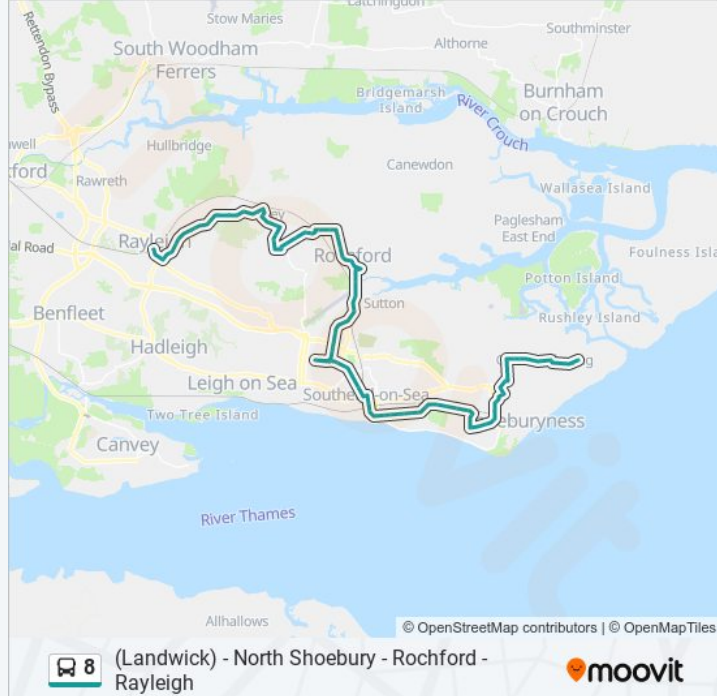

Warners Bridge, Prittlewell

Feeches Road, Prittlewell

The Bell Northside, Prittlewell

The Bell Southside, Prittlewell

Carlton Avenue, Prittlewell

Highfield Gardens, Prittlewell

Southend Hospital South, Prittlewell

Highfield Gardens, Prittlewell

Gainsborough Drive, Prittlewell

Priory Park, Prittlewell

Blue Boar, Prittlewell

Civic Centre, Southend-On-Sea

Victoria Station Interchange, Southend-On-Sea

Whitegate Road, Southend-On-Sea

Travel Centre, Southend-On-Sea

The Seaway Car Park, Southend-On-Sea

Norman Harris House, Southend-On-Sea

Woodgrange Ph, Southchurch

Arnold Avenue, Southchurch

Kensington Road, Southchurch

Marlborough Road, Southchurch

Lifstan Way, Southchurch

Butterys, Southchurch

Thurlow Drive, Southchurch

Thorpe Hall Avenue, Thorpe Bay

Thorpe Bay Railway Station, Thorpe Bay

Marcus Avenue, Thorpe Bay

Thorpedene Library, Shoeburyness

Caulfield Road, Shoeburyness