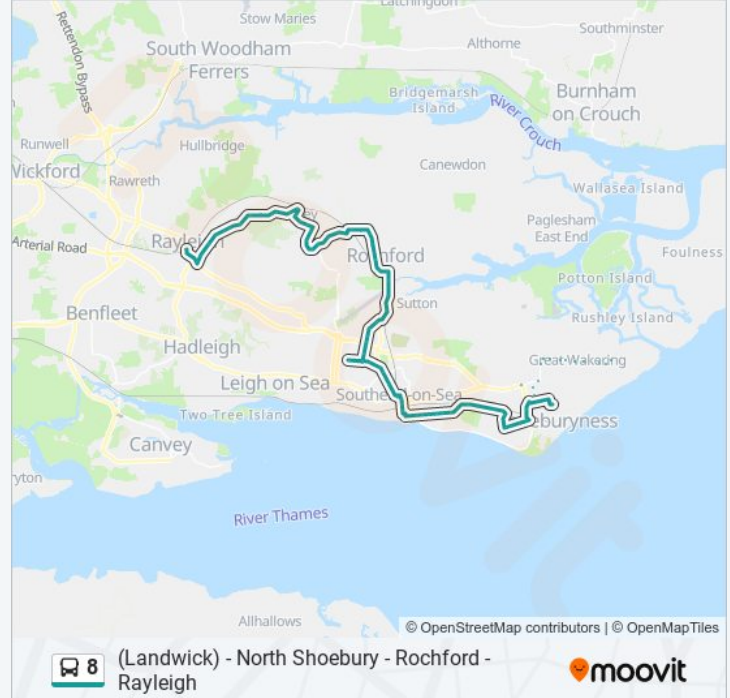

Blue Boar, Prittlewell

Priory Park, Prittlewell

Gainsborough Drive, Prittlewell

Highfield Gardens, Prittlewell

Southend Hospital South, Prittlewell

Highfield Gardens, Prittlewell

Carlton Avenue, Prittlewell

The Bell Southside, Prittlewell

The Bell Northside, Prittlewell

Hornby Avenue, Prittlewell

Feeches Road, Prittlewell

Warners Bridge, Prittlewell

Ravenswood Chase, Rochford

The Anne Boleyn, Rochford

South Street, Rochford

The Square, Rochford

Railway Station, Rochford

Roche Avenue, Rochford

Holt Farm School, Rochford

Golden Cross Post Office, Rochford

Harewood Avenue, Rochford

Magnolia Road, Rochford

Church, Hawkwell

Windsor Gardens, Hawkwell

Sweyne Avenue, Hawkwell

Ironwell Lane, Hawkwell

Nursery Corner, Hawkwell

Mount Bovers Lane, Hawkwell

Tudor Way, Hawkwell

Hillside Avenue, Hawkwell

The White Hart, Hawkwell