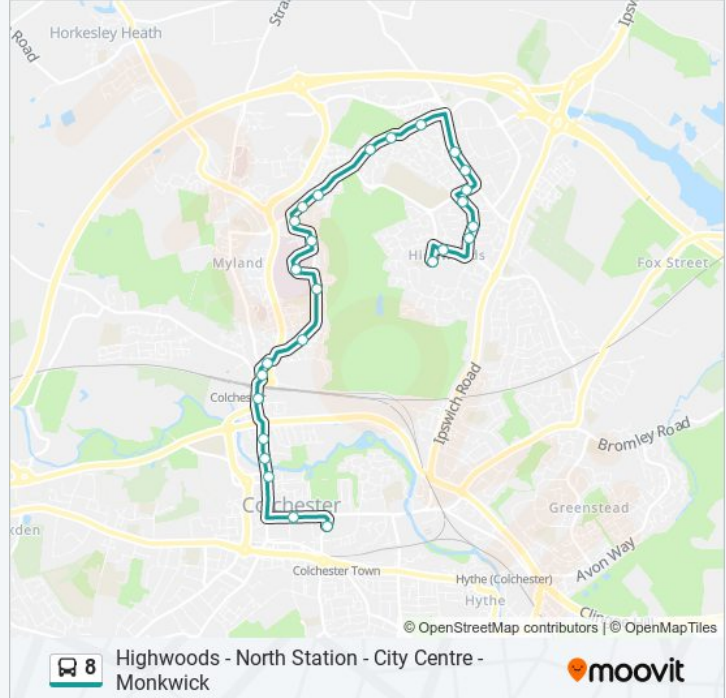

Sunday	Not Operational
Monday	19:30
Tuesday	19:30
Wednesday	19:30
Thursday	19:30
Friday	19:30
Saturday	Not Operational

- Highwoods Square, Highwoods
- Highwoods Approach, Highwoods
- Derwent Road, Highwoods
- Berkley Close, Highwoods
- Regents Close, Highwoods
- Brinkley Lane, Highwoods
- Oyster Business Park, Colchester
- Newcomen Way, Colchester
- Julian Avenue, Mile End
- Maximus Drive, Mile End
- The Water Tower, Mile End
- Bedford Road, Mile End
- Thornwood, Mile End
- Beaumont Close, Mile End
- Kingswood Road, Colchester
- General Hospital, Colchester
- Wryneck Close, Colchester
- Turner Rise, Colchester
- Bruff Close, Colchester
- Groves Close, Colchester
- Railway Station Layby, Colchester

**8 bus Info**  
**Direction:** Colchester City Centre  
**Stops:** 26  
**Trip Duration:** 27 min  
**Line Summary:**

The Albert, Colchester

Causton Road, Colchester

Middleborough, Colchester

Angel Court, Colchester City Centre

### Direction: Highwoods

41 stops

[VIEW LINE SCHEDULE](#)

Gosfield Road, Monkwick

Baptist Church, Blackheath

Berechurch Hall Road, Blackheath

Bardfield Road, Monkwick

The Silver Oyster, Monkwick

### 8 bus Info

**Direction:** Highwoods

**Stops:** 41

**Trip Duration:** 40 min

**Line Summary:**

The Albert, Colchester

Railway Station Layby, Colchester

Bruff Close, Colchester