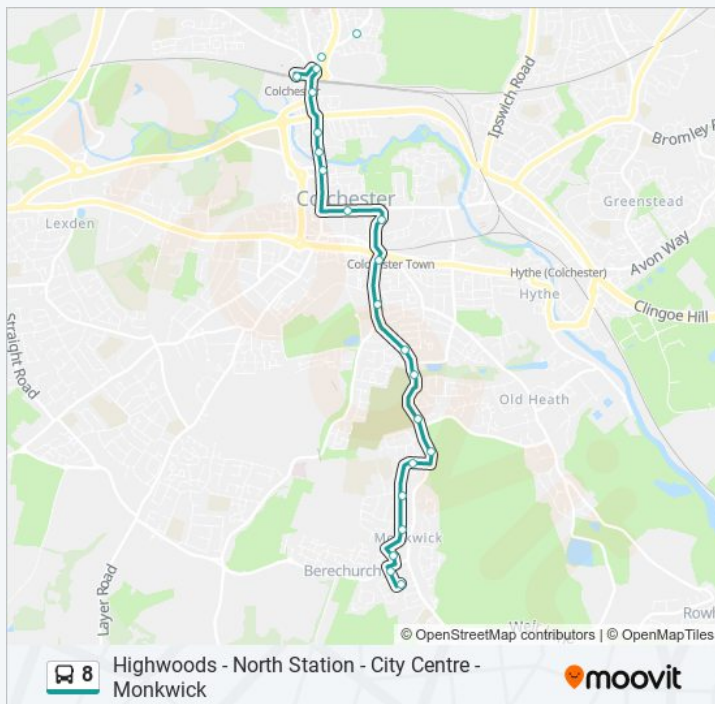

The Water Tower, Mile End

Bedford Road, Mile End

Thornwood, Mile End

Beaumont Close, Mile End

Kingswood Road, Colchester

General Hospital, Colchester

Wryneck Close, Colchester

Turner Rise, Colchester

Bruff Close, Colchester

Groves Close, Colchester

Railway Station Layby, Colchester

The Albert, Colchester

Causton Road, Colchester

Middleborough, Colchester

Angel Court, Colchester City Centre

Queen Street, Colchester City Centre

## 8 bus Info

**Direction:** Monkwick

**Stops:** 42

**Trip Duration:** 39 min

**Line Summary:**

Bardfield Road, Monkwick

Wethersfield Road, Monkwick

Gosfield Road, Monkwick