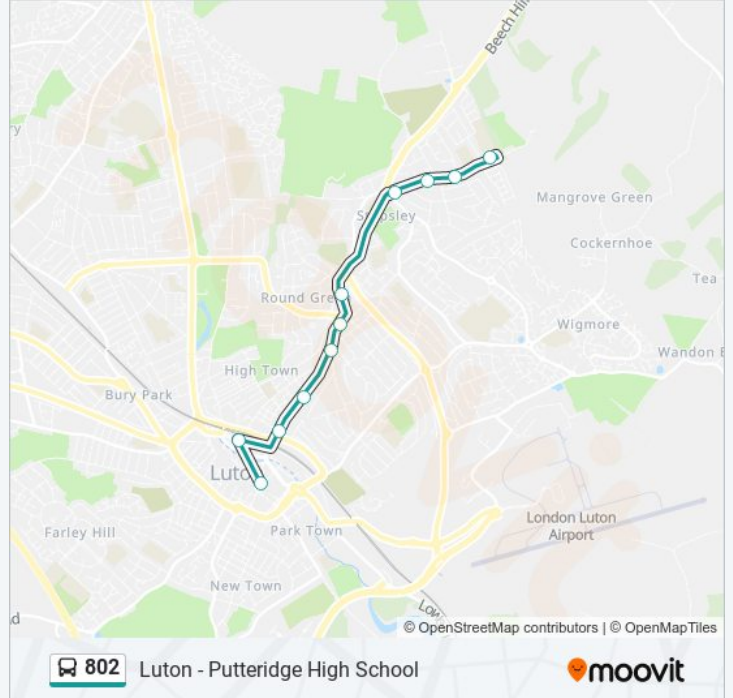

 802

Luton - Putteridge High School

Get The App

The 802 bus line (Luton - Putteridge High School) has 2 routes. For regular weekdays, their operation hours are:
(1) Luton Town Centre: 15:20(2) Stopsley: 08:00
Use the Moovit App to find the closest 802 bus station near you and find out when is the next 802 bus arriving.

Direction: Luton Town Centre

11 stops

[VIEW LINE SCHEDULE](#)

- Putteridge High School, Stopsley
- Wood Green Road, Stopsley
- Collingtree, Stopsley
- Jansel House, Stopsley
- Deep Denes, Round Green
- Post Office, Round Green
- Hart Lane, Round Green
- Jubilee Street, High Town
- Burr Street, Luton Town Centre
- Luton Station Interchange, Luton Town Centre
- Church Street, Luton Town Centre

802 bus Time Schedule

Luton Town Centre Route Timetable:

Sunday	Not Operational
Monday	15:20
Tuesday	15:20
Wednesday	15:20
Thursday	15:20
Friday	15:20
Saturday	Not Operational

802 bus Info

Direction: Luton Town Centre

Stops: 11

Trip Duration: 25 min

Line Summary:

Direction: Stopsley

13 stops

[VIEW LINE SCHEDULE](#)

- Church Street, Luton Town Centre
- Luton Station Interchange, Luton Town Centre
- Burr Street, Luton Town Centre
- Charles Street, High Town
- High Town Road, High Town
- Turners Road South, Round Green
- Moreton Road South, Round Green
- Deep Denes, Round Green
- Birchen Grove, Round Green
- Jansel House, Stopsley
- Collingtree, Stopsley
- Wood Green Road, Stopsley
- Putteridge High School, Stopsley