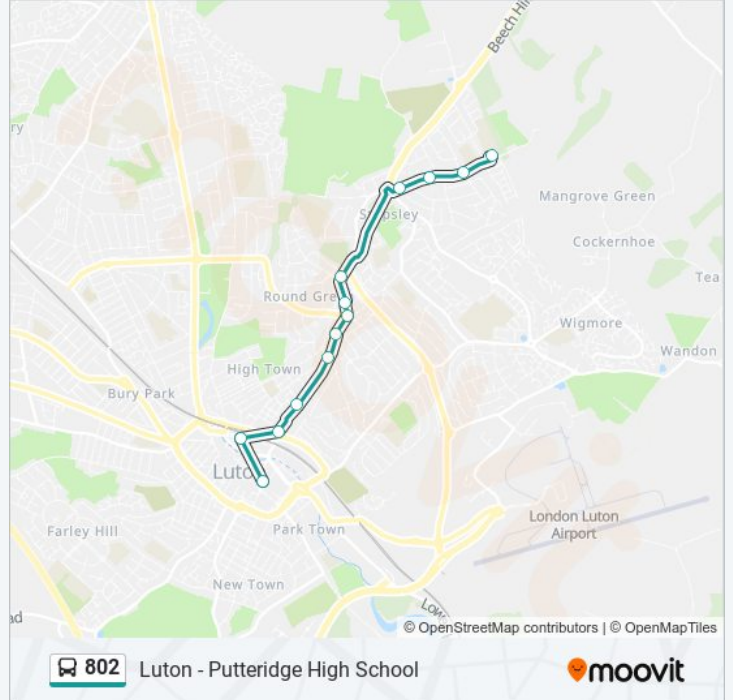

802 bus time schedules and route maps are available in an offline PDF at moovitapp.com. Use the [Moovit App](#) to see live bus times, train schedule or subway schedule, and step-by-step directions for all public transit in London.

[About Moovit](#) • [MaaS Solutions](#) • [Supported Countries](#) • [Mooviter Community](#)

© 2024 Moovit - All Rights Reserved

Check Live Arrival Times