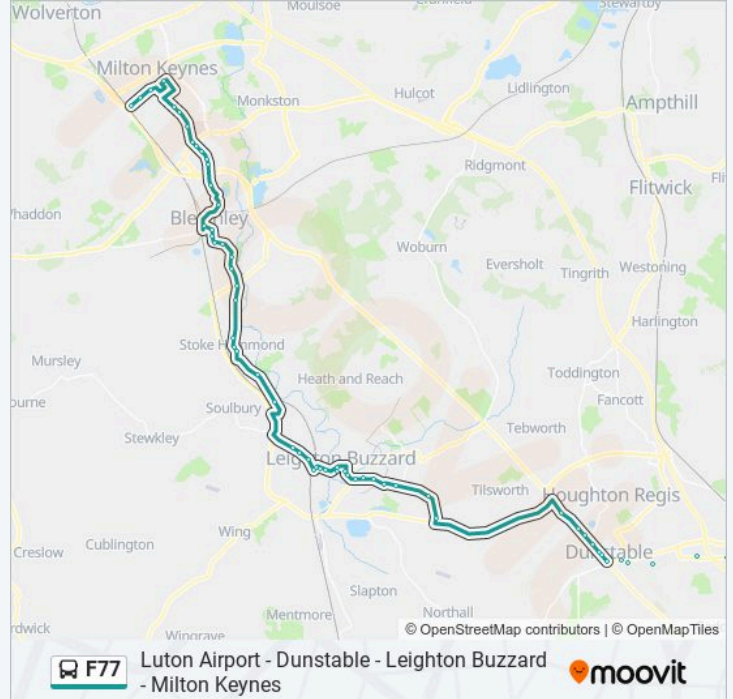

Commerce Way, Leighton Buzzard

Roundel Drive, Leighton Buzzard

Lywood Road, Leighton Buzzard

Brooklands Avenue, Leighton Buzzard

Linwood Grove, Leighton Buzzard

Morrisons, Leighton Buzzard

Library, Leighton Buzzard

Stoke Road, Bletchley

Water Eaton Co-Op, Water Eaton

Water Eaton Road, Water Eaton

Brooklands Road, Bletchley

Findlay Way, Bletchley

Bus Station, Bletchley

Bletchley Tesco, Denbigh

Stadium Mk, Mount Farm

Ashland Roundabout South, Ashland

Ashland Roundabout North, Ashland

Dodkin, Beanhill

Coffee Hall Roundabout South, Coffee Hall

Coffee Hall Roundabout North, Coffee Hall

Golden Drive, Eaglestone

Eaglestone Roundabout North, Eaglestone