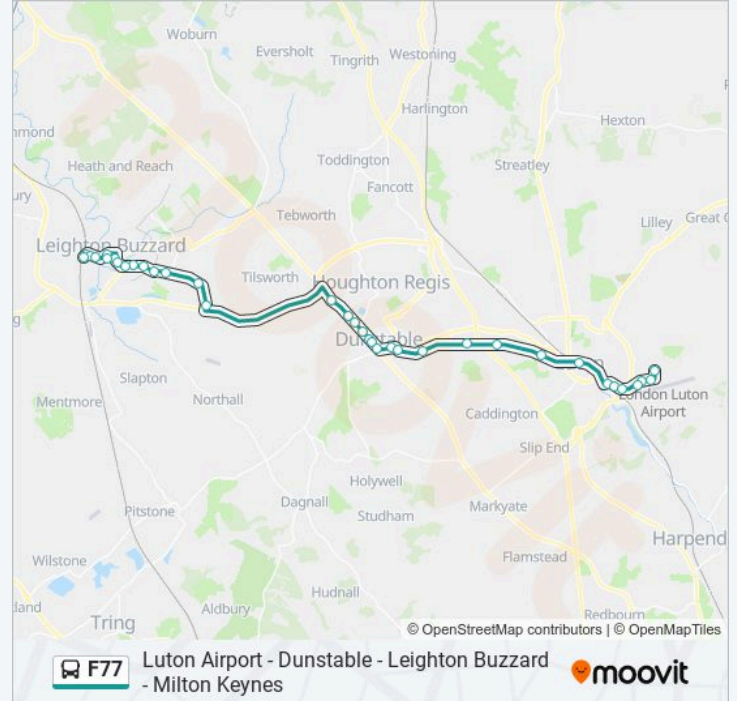

Brooklands Avenue, Leighton Buzzard

Linwood Grove, Leighton Buzzard

Morrisons, Leighton Buzzard

Library, Leighton Buzzard

High Street, Leighton Buzzard

Tesco, Leighton Buzzard

Stoke Road, Linslade

Old Road, Linslade

Railway Station, Leighton Buzzard

**Direction: Luton Airport**

66 stops

[VIEW LINE SCHEDULE](#)

Central Railway Station, Central Milton Keynes

Santander House, Central Milton Keynes

Central Business Exchange, Central Milton Keynes