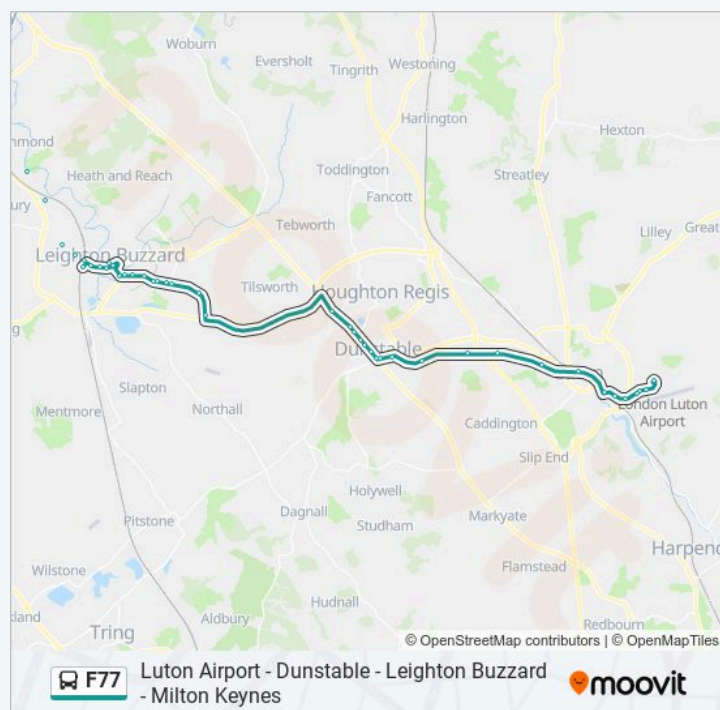

Railway Station, Leighton Buzzard

Stoke Road, Linslade

Bridge Street, Leighton Buzzard

High Street, Leighton Buzzard

Market Square, Leighton Buzzard

Morrisons, Leighton Buzzard

Linwood Grove, Leighton Buzzard

Brooklands Avenue, Leighton Buzzard

Lywood Road, Leighton Buzzard

Roundel Drive, Leighton Buzzard

Cherrycourt Way, Leighton Buzzard

**Trip Duration: 115 min**

**Line Summary:**

Commerce Way, Leighton Buzzard

Regent Street, Dunstable

The Quadrant, Dunstable

Church Street, Dunstable

Priory View, Dunstable

Jeans Way, Dunstable

Stanton Road, Dunstable

Chaul End Lane, Luton

Clifton Road, Luton