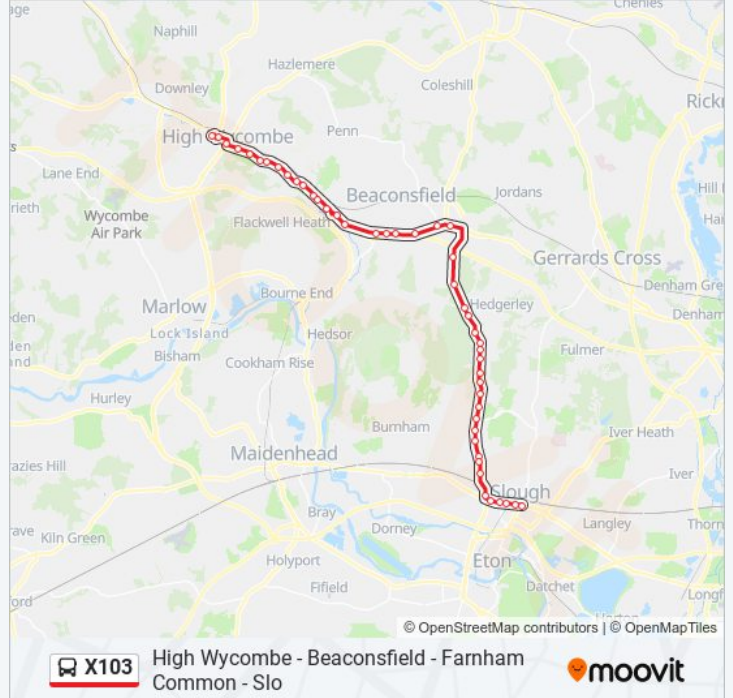

Direction: Slough Town Centre

45 stops

[VIEW LINE SCHEDULE](#)

High Wycombe Busstn, High Wycombe

Oxford Street, High Wycombe

High Street, High Wycombe

X103 bus Time Schedule

Slough Town Centre Route Timetable: