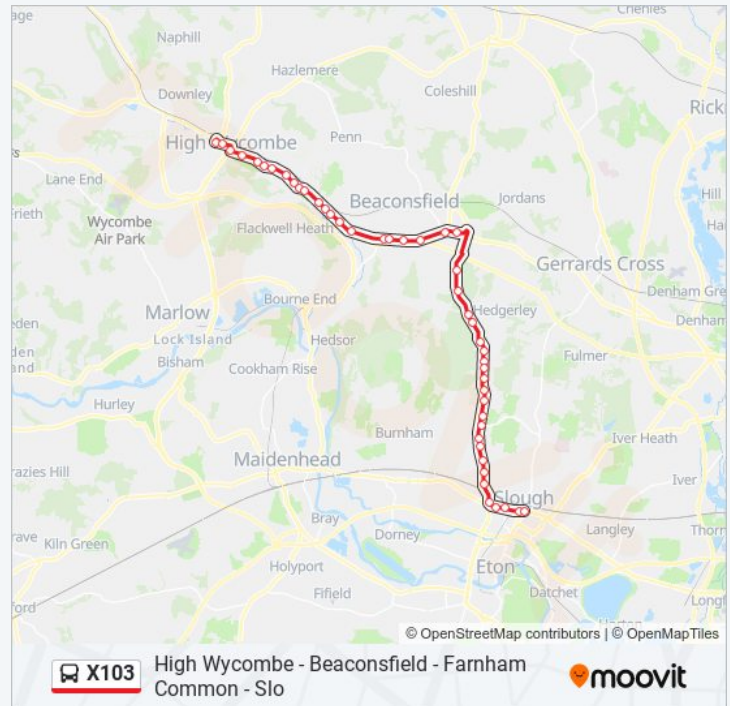

Trinity Church, High Wycombe

Cricket Ground, High Wycombe

Chestnut Avenue, High Wycombe

London Road Lidl, High Wycombe

Post Office, Wycombe Marsh

Ford Street, Wycombe Marsh

The King George V Ph, Wycombe Marsh

Hammersley Lane, High Wycombe

Rayners Avenue, Loudwater

Loudwater Turn, Loudwater

The Papermill, Loudwater

Tesco, Loudwater

Whitehouse Lane, Wooburn Moor

The King's Head Ph, Holtspur

North Drive, Holtspur

Burkes Road, Holtspur

Butlers Court Road, Beaconsfield Old Town

The Saracen's Head Ph, Beaconsfield Old Town

Cricket Ground, Beaconsfield Old Town

Beaconsfield Services

Bower Wood, Beaconsfield

Harehatch Lane, Farnham Common

The Yew Tree Ph, Farnham Common

Clare Drive, Hedgerley

Hedgerley Corner, Farnham Common

The Royal Oak Ph, Farnham Common

Templewood Lane, Farnham Common

The Forester's Arms, Farnham Common

Kennedy Close, Farnham Common

Farnham Park Lane, Farnham Royal

Fairfield Lane, Farnham Royal

The Farnham Pump Ph, Farnham Royal

St Anthony's R.C. Church, Britwell

Friday

Not Operational

Saturday

Not Operational

X103 bus Info

Direction: Slough Town Centre

Stops: 45

Trip Duration: 53 min

Line Summary: