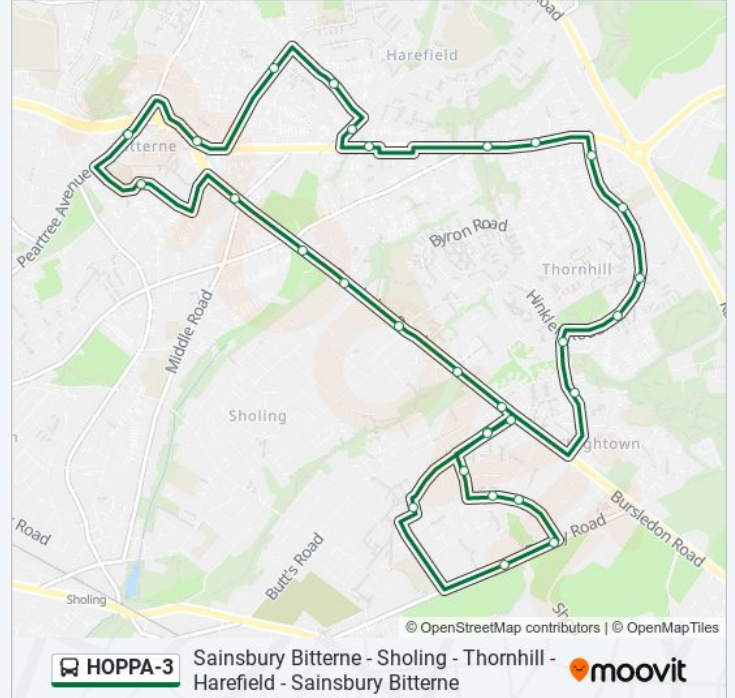

HOPPA-3 bus Info

Direction: Bitterne

Stops: 31

Trip Duration: 12 min

Line Summary:

Walton Road, Sholing

Montague Close, Sholing

Sullivan Road Park, Sholing

Delius Avenue, Sholing

Community Centre, Sholing

Coates Road, Sholing

Orpen Road, Sholing

Antelope Park, Thornhill

Hinkler Road, Sholing

North East Road, Sholing

Upper Deacon Road, Sholing

Ruby Road, Bitterne

Downside Avenue, Bitterne

Bitterne Shops, Bitterne

HOPPA-3 bus time schedules and route maps are available in an offline PDF at moovitapp.com. Use the Moovit App to see live bus times, train schedule or subway schedule, and step-by-step directions for all public transit in London.