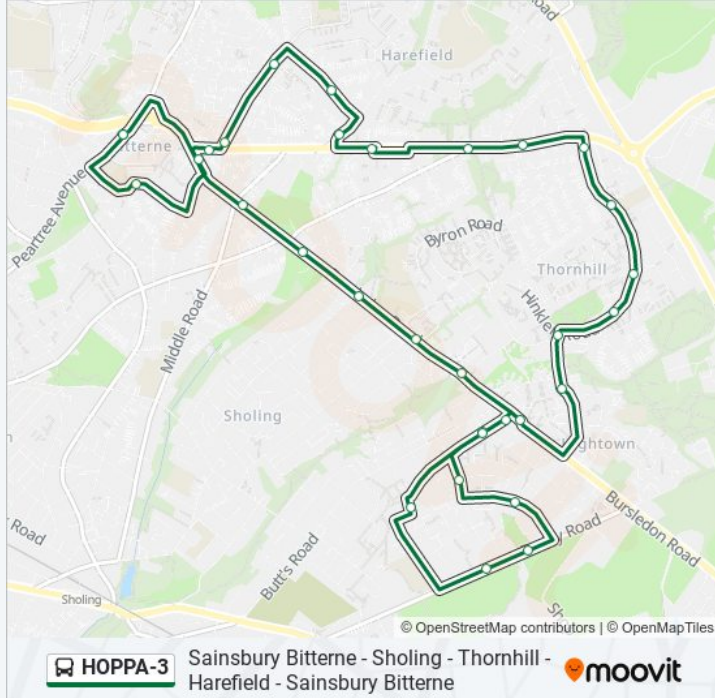

HOPPA-3 bus Info**Direction:** Bitterne**Stops:** 32**Trip Duration:** 42 min**Line Summary:**

Fairfax Court, Thornhill

Browning Avenue, Thornhill Park

Thornhill Avenue, Thornhill Park

Post Office, Thornhill Park

Mon Crescent, Thornhill Park

Sunningdale Gardens, Harefield

Burnham Chase, Bitterne

Balaclava Road, Bitterne

Library, Bitterne

Library, Bitterne

Downside Avenue, Bitterne

Bitterne Shops, Bitterne

Direction: Bitterne

31 stops

[VIEW LINE SCHEDULE](#)

Bitterne Shops, Bitterne

Bitterne Leisure Centre, Bitterne

Balaclava Road, Bitterne

Burnham Chase, Bitterne

Sunningdale Gardens, Harefield

HOPPA-3 bus Info

Direction: Bitterne

Stops: 31

Trip Duration: 12 min

Line Summary:

Walton Road, Sholing

Montague Close, Sholing

Sullivan Road Park, Sholing