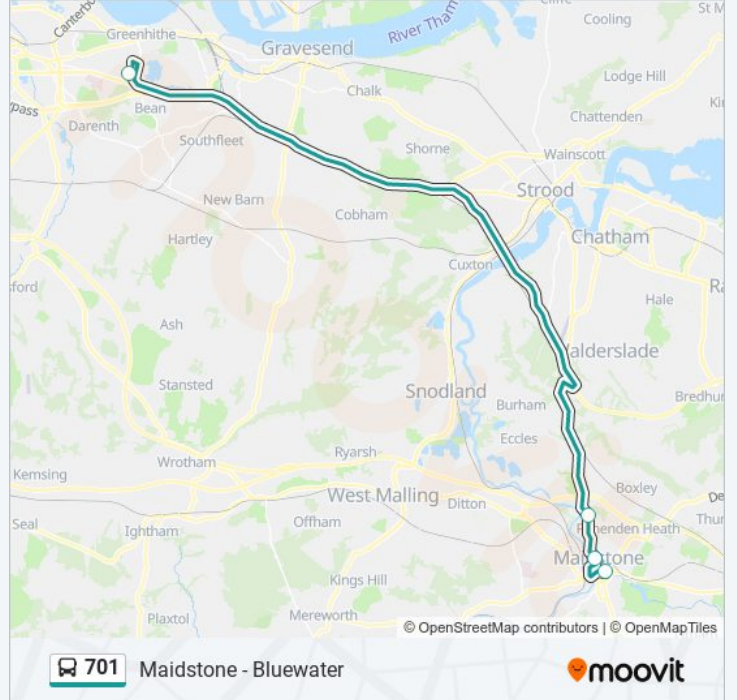

 701

Maidstone - Bluewater

Get The App

The 701 bus line (Maidstone - Bluewater) has 2 routes. For regular weekdays, their operation hours are:

(1) Bluewater: 09:45 - 16:15(2) Maidstone: 10:40 - 17:10

Use the Moovit App to find the closest 701 bus station near you and find out when is the next 701 bus arriving.

**Direction:** Bluewater

**Stops:** 4

**Trip Duration:** 35 min

**Line Summary:**

### Direction: Maidstone

4 stops

[VIEW LINE SCHEDULE](#)

Bus Station, Bluewater

Footbridge, Ringlestone

Maidstone East Railway Station, Maidstone

King Street, Maidstone

### 701 bus Info

**Direction:** Maidstone

**Stops:** 4

**Trip Duration:** 35 min

**Line Summary:**

701 bus time schedules and route maps are available in an offline PDF at [moovitapp.com](https://moovitapp.com). Use the Moovit App to see live bus times, train schedule or subway schedule, and step-by-step directions for all public transit in London.