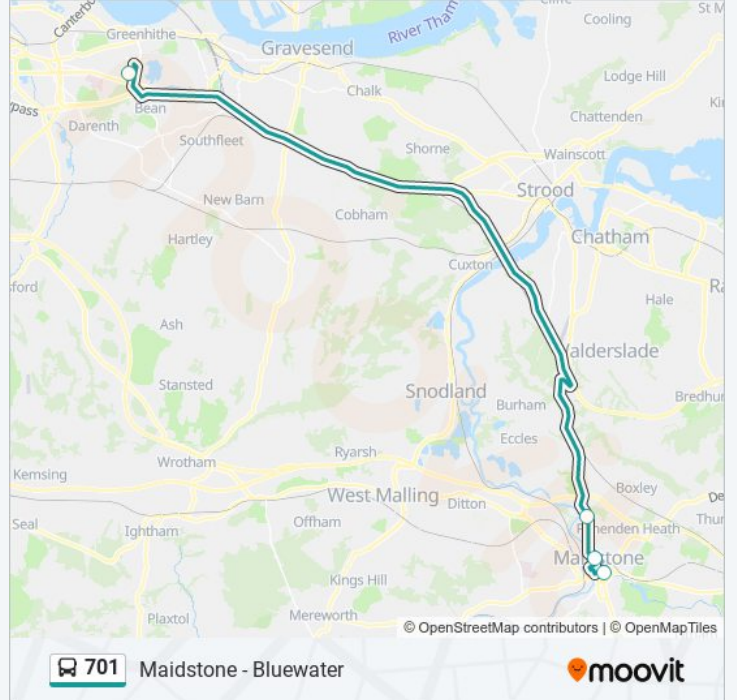

 701

Maidstone - Bluewater

Get The App

The 701 bus line (Maidstone - Bluewater) has 2 routes. For regular weekdays, their operation hours are:

(1) Bluewater: 09:45 - 16:15(2) Maidstone: 10:40 - 17:10

Use the Moovit App to find the closest 701 bus station near you and find out when is the next 701 bus arriving.

**Direction: Bluewater**

4 stops

[VIEW LINE SCHEDULE](#)

King Street, Maidstone

Maidstone East Railway Station, Maidstone

Petrol Station, Ringlestone

Bus Station, Bluewater

**701 bus Time Schedule**

**Direction:** Bluewater

**Stops:** 4

**Trip Duration:** 35 min

**Line Summary:**

### Direction: Maidstone

4 stops

[VIEW LINE SCHEDULE](#)

Bus Station, Bluewater

Footbridge, Ringlestone

Maidstone East Railway Station, Maidstone

King Street, Maidstone