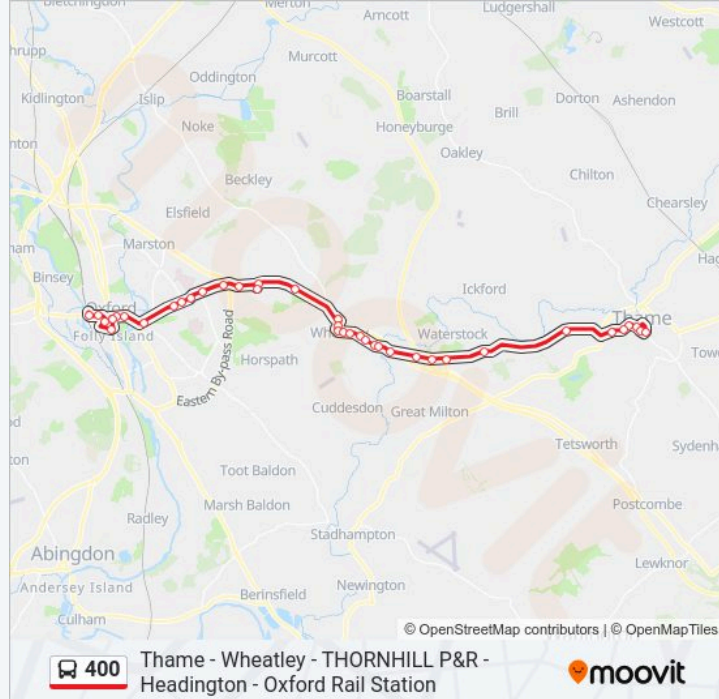

Asda, Wheatley

Ashurst Court, Wheatley

Motorway Service Area, Waterstock

Five Elms Farm, Waterstock

Waterstock Turn, Waterstock

The Fox, Tiddington

Shabbington Turn, North Weston

Lord Williams Upper School, Thame

Sycamore Drive, Thame

Cuttle Brook, Thame

Museum, Thame

North Street, Thame

Town Hall, Thame

Direction: Thornhill Park & Ride

14 stops

[VIEW LINE SCHEDULE](#)