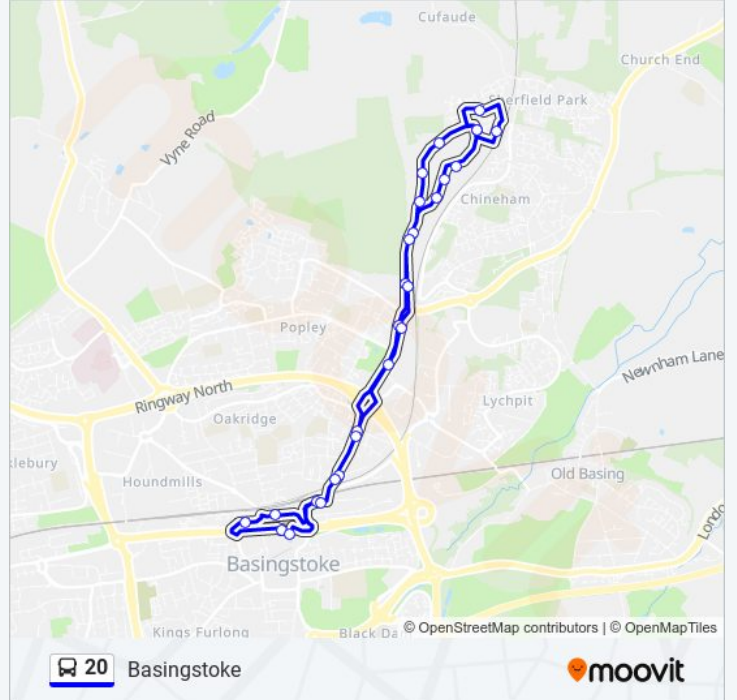

Popley Way, Oakridge

Bennet Close, South View

Coronation Road, South View

Basing View, Basingstoke

Bus Station, Basingstoke

20 bus time schedules and route maps are available in an offline PDF at moovitapp.com. Use the Moovit App to see live bus times, train schedule or subway schedule, and step-by-step directions for all public transit in London.

© 2024 Moovit - All Rights Reserved