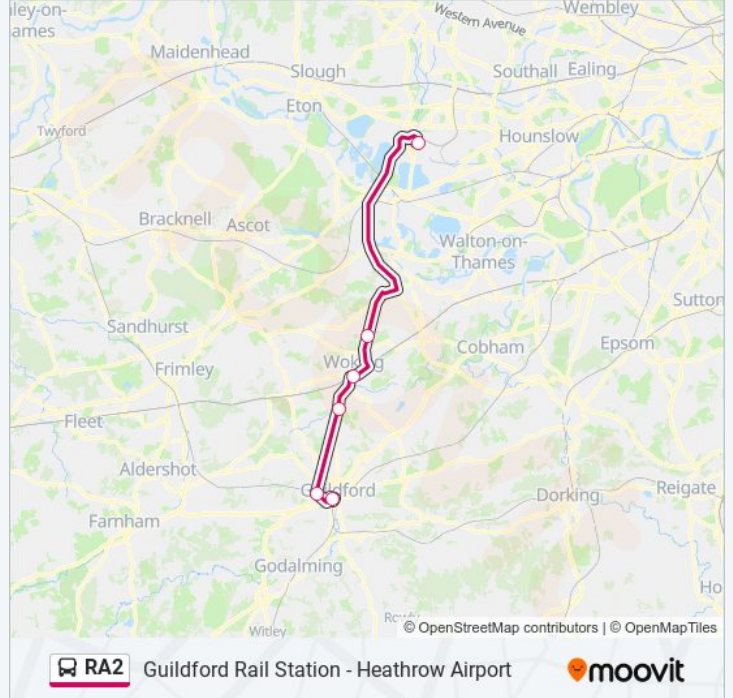

### RA2 bus Info

**Direction:** Heathrow Airport

**Stops:** 9

**Trip Duration:** 78 min

**Line Summary:**

**Direction: Heathrow Airport Terminal 5**

6 stops

[VIEW LINE SCHEDULE](#)

- Guildford Railway Station, Guildford
- The Chase, Dennisville
- The Bird In Hand, Mayford
- Woking Railway Station Southside, Woking
- Mclaren, Woking
- Heathrow Terminal 5, Heathrow Airport Terminal 5

**RA2 bus Time Schedule**

Heathrow Airport Terminal 5 Route Timetable:

|           |       |
|-----------|-------|
| Sunday    | 00:00 |
| Monday    | 00:00 |
| Tuesday   | 00:00 |
| Wednesday | 00:00 |
| Thursday  | 00:00 |
| Friday    | 00:00 |
| Saturday  | 00:00 |

**RA2 bus Info**

**Direction:** Heathrow Airport Terminal 5

**Stops:** 6

**Trip Duration:** 59 min

**Line Summary:**

**Direction: Woking**

6 stops

[VIEW LINE SCHEDULE](#)