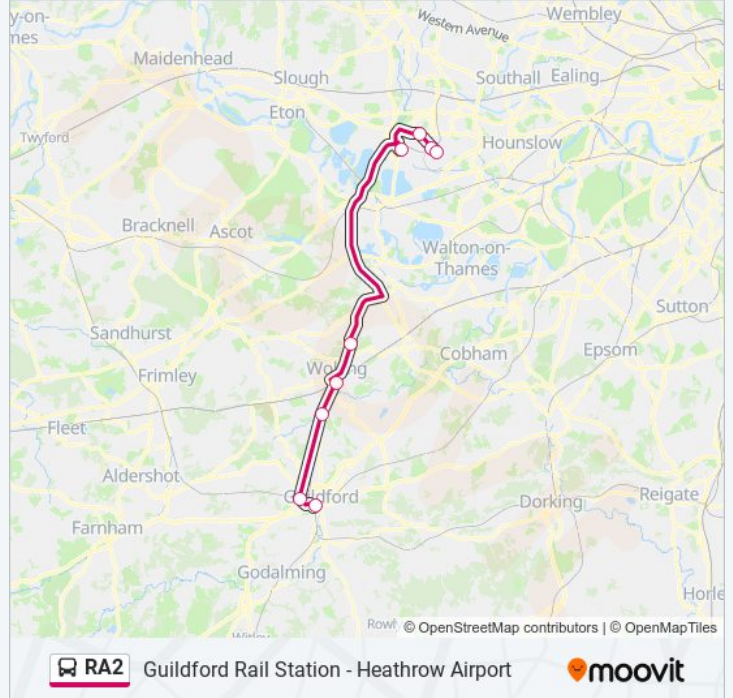

### RA2 bus Time Schedule

Guildford Route Timetable:

|           |               |
|-----------|---------------|
| Sunday    | 04:25 - 23:43 |
| Monday    | 04:20 - 23:43 |
| Tuesday   | 04:20 - 23:43 |
| Wednesday | 04:20 - 23:43 |
| Thursday  | 04:20 - 23:43 |
| Friday    | 04:20 - 23:43 |
| Saturday  | 04:25 - 23:43 |

### RA2 bus Info

**Direction:** Guildford

**Stops:** 9

**Trip Duration:** 89 min

**Line Summary:**