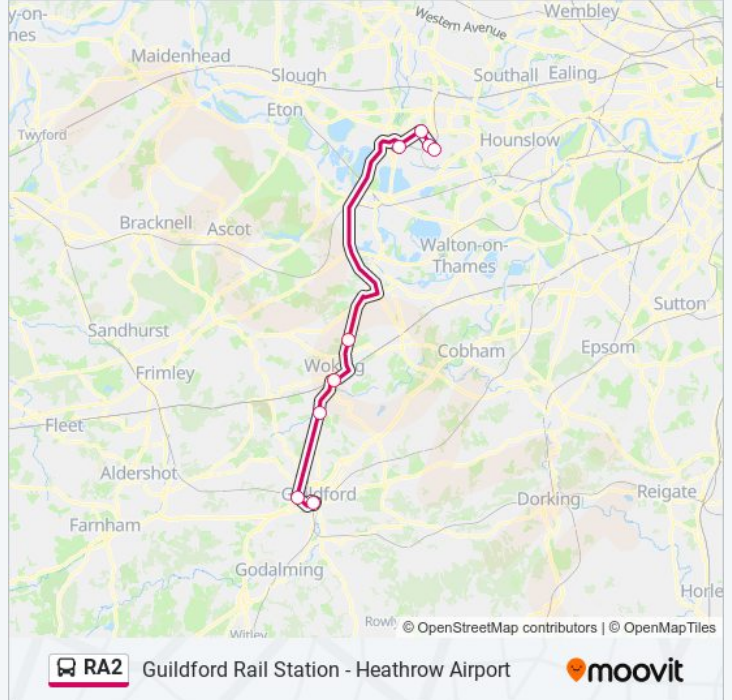

### Direction: Heathrow Airport

9 stops

[VIEW LINE SCHEDULE](#)

- Guildford Railway Station, Guildford
- The Chase, Dennisville
- The Bird In Hand, Mayford
- Woking Railway Station Southside, Woking
- Mclaren, Woking
- Heathrow Terminal 5, Heathrow Airport Terminal 5
- Newbury Road Compass Centre Sipson (BU)
- Heathrow Terminal 2 Arrivals, Heathrow Airport
- Heathrow Airport Terminal 3, Heathrow Airport

### RA2 bus Time Schedule

Heathrow Airport Route Timetable:

|           |               |
|-----------|---------------|
| Sunday    | 02:27 - 22:54 |
| Monday    | 02:22 - 22:54 |
| Tuesday   | 02:22 - 22:54 |
| Wednesday | 02:22 - 22:54 |
| Thursday  | 02:22 - 22:54 |
| Friday    | 02:22 - 22:54 |
| Saturday  | 02:27 - 22:54 |

### RA2 bus Info

**Direction:** Heathrow Airport

**Stops:** 9

**Trip Duration:** 78 min

**Line Summary:**

**Direction: Heathrow Airport Terminal 5**

6 stops

[VIEW LINE SCHEDULE](#)

- Guildford Railway Station, Guildford
- The Chase, Dennisville
- The Bird In Hand, Mayford
- Woking Railway Station Southside, Woking
- Mclaren, Woking
- Heathrow Terminal 5, Heathrow Airport Terminal 5