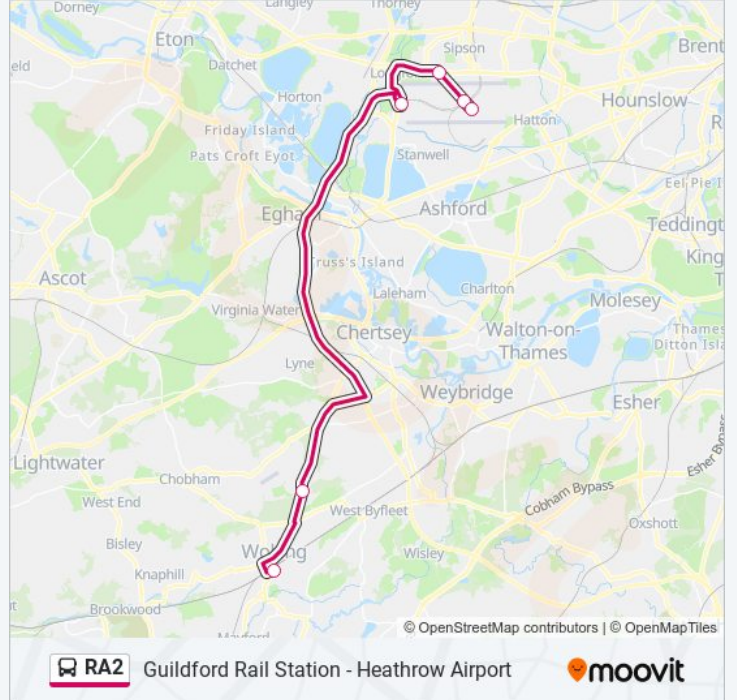

**RA2 bus Info**

**Direction:** Heathrow Airport Terminal 5

**Stops:** 6

**Trip Duration:** 59 min

**Line Summary:**

**Direction: Woking**

6 stops

[VIEW LINE SCHEDULE](#)

Heathrow Airport Terminal 3, Heathrow Airport

Heathrow Terminal 2 Arrivals, Heathrow Airport

Compass Centre (Bw)

Heathrow Terminal 5, Heathrow Airport Terminal 5

Mclaren, Woking

Woking Railway Station Southside, Woking

**RA2 bus Time Schedule**

Woking Route Timetable:

|           |               |
|-----------|---------------|
| Sunday    | 00:23 - 20:45 |
| Monday    | 00:23 - 20:53 |
| Tuesday   | 00:23 - 20:53 |
| Wednesday | 00:23 - 20:53 |
| Thursday  | 00:23 - 20:53 |
| Friday    | 00:23 - 20:53 |
| Saturday  | 00:23 - 20:45 |

**RA2 bus Info**

**Direction:** Woking

**Stops:** 6

**Trip Duration:** 59 min

**Line Summary:**

RA2 bus time schedules and route maps are available in an offline PDF at [moovitapp.com](https://moovitapp.com). Use the [Moovit App](https://moovitapp.com) to see live bus times, train schedule or subway schedule, and step-by-step directions for all public transit in London.