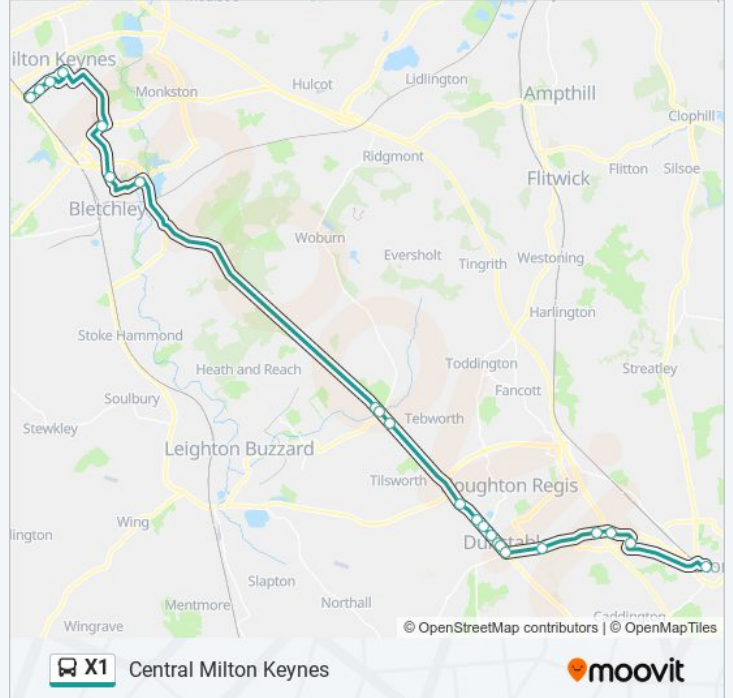

Direction: Central Milton Keynes

22 stops

[VIEW LINE SCHEDULE](#)

- Luton Station Interchange, Luton Town Centre
- Hatters Way Retail Park, Challney
- Halfway Avenue, Challney
- Stanton Road, Lewsey
- Liscombe Road, Dunstable
- The Quadrant, Dunstable
- Regent Street, Dunstable
- Ashton Road, Dunstable
- Westfield Road, Dunstable
- Watling Court, Dunstable
- French's Avenue, Dunstable
- Chalk Hill Farm, Houghton Regis
- Birchs Close, Hockliffe
- Hockliffe Signals, Hockliffe
- Kings Arms Farm Park, Hockliffe
- Fenny Lock Roundabout West, Fenny Lock
- Stadium Mk, Mount Farm
- Milton Keynes Hospital, Eaglestone
- The Point, Central Milton Keynes
- Central Business Exchange, Central Milton Keynes
- Santander House, Central Milton Keynes
- Central Railway Station, Central Milton Keynes

X1 bus Info

Direction: Central Milton Keynes

Stops: 22

Trip Duration: 75 min

Line Summary:

Direction: Luton Town Centre

22 stops

[VIEW LINE SCHEDULE](#)

Mount Farm Park, Mount Farm

Kings Arms Farm Park, Hockliffe

Hockliffe Signals, Hockliffe

Birchs Close, Hockliffe

Chalk Hill Farm, Houghton Regis

French's Avenue, Dunstable

Watling Court, Dunstable

Westfield Road, Dunstable

X1 bus Info

Direction: Luton Town Centre

Stops: 22

Trip Duration: 75 min

Line Summary:

Stanton Road, Lewsey

Simpson Close, Challney

Hatters Way Retail Park, Challney