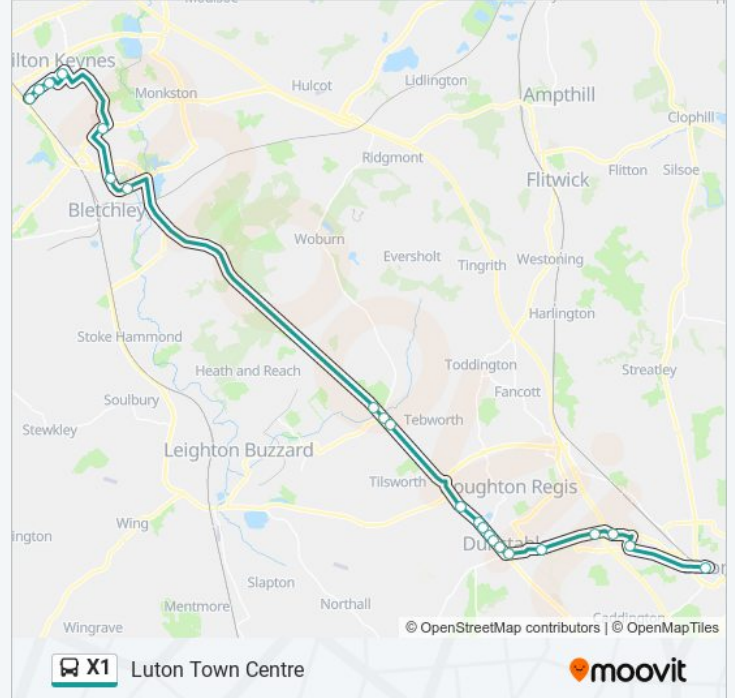

Stanton Road, Lewsey

Simpson Close, Challney

Hatters Way Retail Park, Challney

Luton Station Interchange, Luton Town Centre

X1 bus time schedules and route maps are available in an offline PDF at moovitapp.com. Use the Moovit App to see live bus times, train schedule or subway schedule, and step-by-step directions for all public transit in London.

© 2024 Moovit - All Rights Reserved