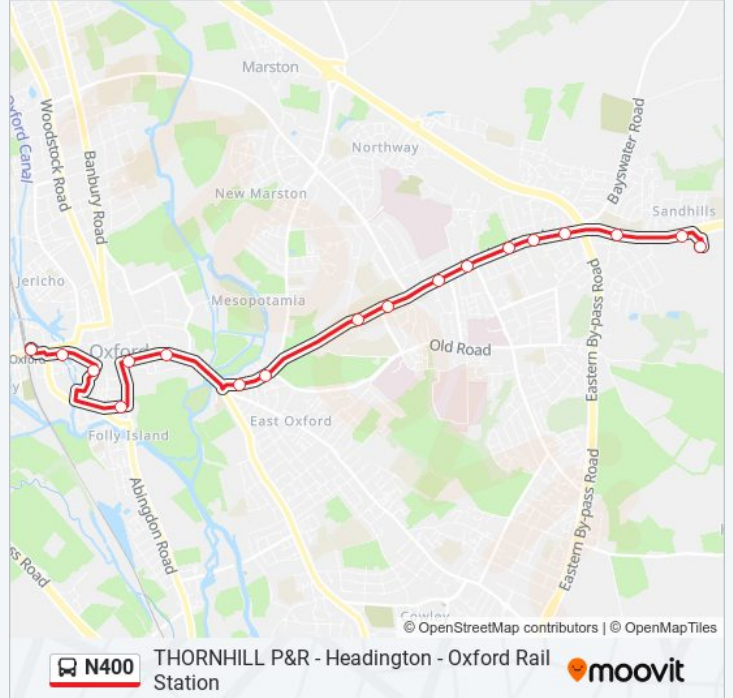

Direction: Thornhill Park & Ride

18 stops

[VIEW LINE SCHEDULE](#)

- Railway Station, Oxford City Centre
- Park End Street, Oxford City Centre
- Westgate, Oxford City Centre
- Speedwell Street, Oxford City Centre
- St Aldates, Oxford City Centre
- High Street, Oxford City Centre
- Queens Lane, Oxford City Centre
- St Clements Street, St Clements
- South Park, St Clements
- Brookes University, Headington
- Headington School, Headington
- Sandfield Road, Headington
- Headington Shops, Headington (Hs6)
- Wharton Road, Headington
- Gladstone Road, Headington
- Green Road Roundabout, Headington
- A40 Risinghurst Turn, Risinghurst
- Thornhill Park And Ride, Thornhill Park & Ride

N400 bus Time Schedule

Thornhill Park & Ride Route Timetable:

Sunday	Not Operational
Monday	Not Operational
Tuesday	Not Operational
Wednesday	Not Operational
Thursday	Not Operational
Friday	00:43 - 02:53
Saturday	00:43 - 02:53

N400 bus Info

Direction: Thornhill Park & Ride

Stops: 18

Trip Duration: 29 min

Line Summary: