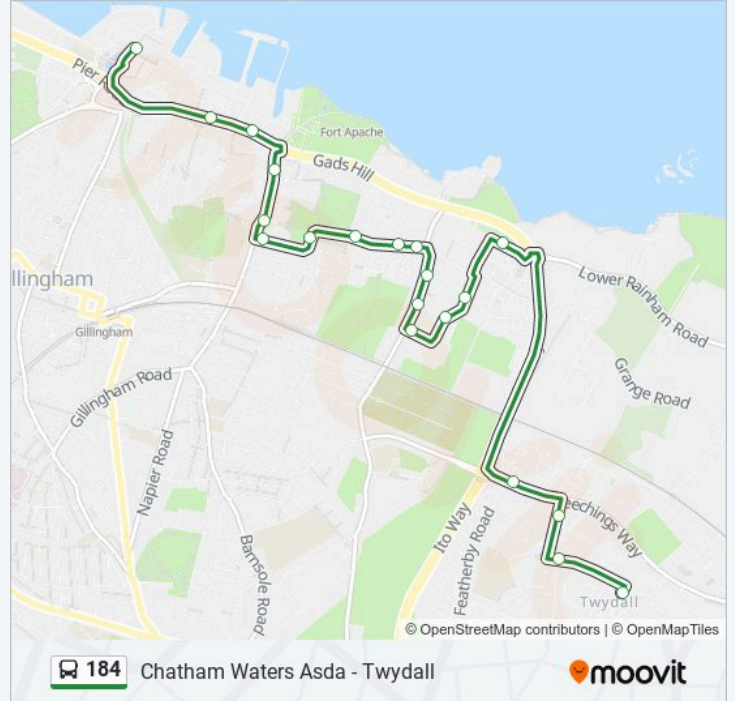

### Direction: Gillingham

20 stops

[VIEW LINE SCHEDULE](#)

Evangelical Church, Twydall  
Goudhurst Road, Twydall  
Eastcourt Green, Twydall  
Featherby Road North, Twydall  
The Hastings Arms, Gillingham  
Plantation Road, Gillingham  
Woodlands Road, Gillingham  
Hazlemere Drive, Gillingham  
Tangmere Close, Gillingham  
Buttermere Close, Gillingham  
Coniston Close, Gillingham  
Plantation Road, Gillingham  
Hewitt Close, Gillingham  
King Edward Road, Gillingham  
Castlemaine Avenue, Gillingham  
Elm Road, Gillingham  
Gillingham Green, Gillingham  
The Strand, Gillingham  
Milner Road, Gillingham  
Asda, Gillingham

### 184 bus Info

**Direction:** Gillingham

**Stops:** 20

**Trip Duration:** 20 min

**Line Summary:**

### Direction: Twydall

20 stops

[VIEW LINE SCHEDULE](#)

- Asda, Gillingham
- Milner Road, Gillingham
- The Strand, Gillingham
- Church Street Shops, Gillingham
- Gillingham Green, Gillingham
- Elm Road, Gillingham
- Castlemaine Avenue, Gillingham
- King Edward Road, Gillingham
- Dial Road, Gillingham
- Hewitt Close, Gillingham
- Woodlands Road, Gillingham
- Hazlemere Drive, Gillingham
- Tangmere Close, Gillingham
- Buttermere Close, Gillingham
- Coniston Close, Gillingham
- The Hastings Arms, Gillingham
- Featherby Road North, Twydall
- Eastcourt Green, Twydall

### 184 bus Info

**Direction:** Twydall

**Stops:** 20

**Trip Duration:** 20 min

**Line Summary:**

Goudhurst Road, Twydall

Shops, Twydall

184 bus time schedules and route maps are available in an offline PDF at [moovitapp.com](https://moovitapp.com). Use the Moovit App to see live bus times, train schedule or subway schedule, and step-by-step directions for all public transit in London.