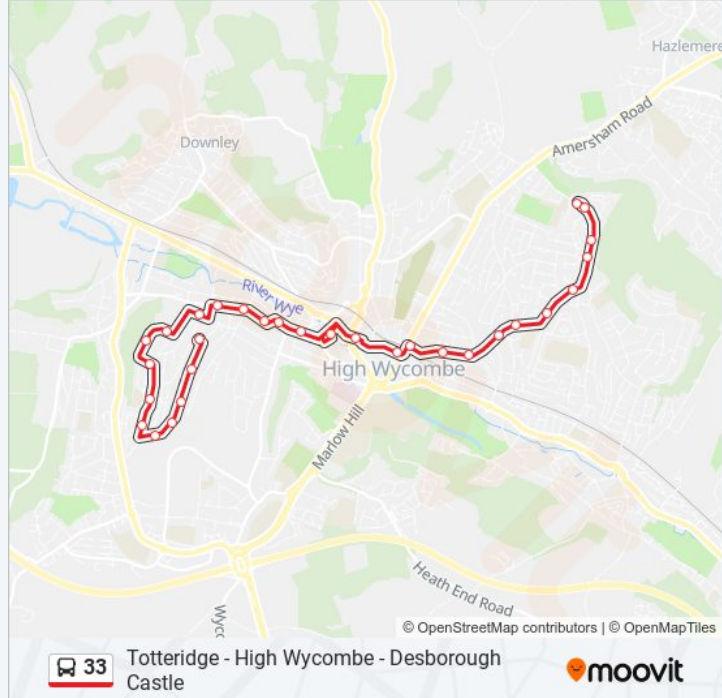

Castle Street, High Wycombe

Railway Station, High Wycombe

Duke Street, High Wycombe

Lucas Road, High Wycombe

Bowerdean Crossroads, High Wycombe

Rowan Avenue, Totteridge

Elora Road, Totteridge

Turners Drive, Totteridge

Totteridge Lane, Totteridge

The Dolphin Ph, Totteridge

Tyzack Road, Totteridge

Tyzack Road, Totteridge

33 bus time schedules and route maps are available in an offline PDF at moovitapp.com. Use the [Moovit App](#) to see live bus times, train schedule or subway schedule, and step-by-step directions for all public transit in London.

[About Moovit](#) • [MaaS Solutions](#) • [Supported Countries](#) • [Mooviter Community](#)

© 2024 Moovit - All Rights Reserved

Check Live Arrival Times