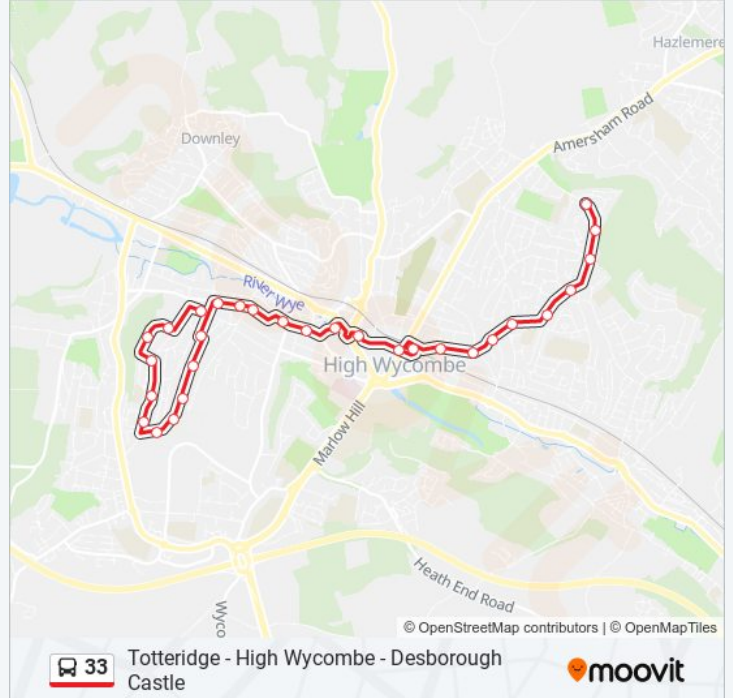

33 bus Info

Direction: Desborough Castle

Stops: 29

Trip Duration: 24 min

Line Summary:

Pettifer Way, Desborough Castle

The Jolly Bodger Ph, Desborough Castle

Laburnum Road, Desborough Castle

Methodist Church, Desborough Castle

Cross Road, Desborough Castle

Spearing Road, Desborough Castle

Grenfell Avenue, Desborough Castle

Copyground Lane, Desborough Castle

Direction: Totteridge

30 stops

[VIEW LINE SCHEDULE](#)

33 bus Info

Direction: Totteridge

Stops: 30

Trip Duration: 34 min

Line Summary:

Castle Street, High Wycombe

Railway Station, High Wycombe

Duke Street, High Wycombe

Lucas Road, High Wycombe

Bowerdean Crossroads, High Wycombe

Rowan Avenue, Totteridge

Elora Road, Totteridge

Turners Drive, Totteridge

Totteridge Lane, Totteridge

The Dolphin Ph, Totteridge

Tyzack Road, Totteridge