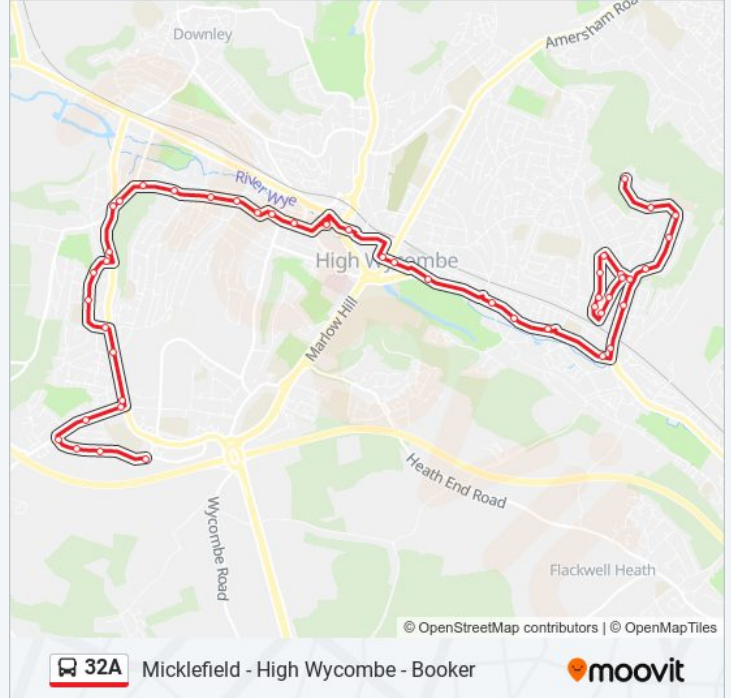

Direction: Booker

41 stops

[VIEW LINE SCHEDULE](#)

- Woodside Road, Micklefield Estate
- Ashdown Road, Micklefield Estate
- Ash Hill School, Micklefield Estate
- Buckingham Drive, Micklefield Estate
- Herbert Road South, Micklefield Estate
- Petrol Station, Micklefield Estate
- Misbourne Avenue, High Wycombe
- Hennerton Way North, High Wycombe
- Brow Of the Hill, High Wycombe
- St Hugh's Avenue, High Wycombe
- Hennerton Way South, High Wycombe
- Horsenden Road, High Wycombe
- Gynant Road, High Wycombe
- Roebuck Avenue, High Wycombe
- Hawthorne Road, Micklefield Estate
- Micklefield Road, Wycombe Marsh
- Post Office, Wycombe Marsh
- London Road Lidl, High Wycombe
- Chestnut Avenue, High Wycombe
- Cricket Ground, High Wycombe
- Trinity Church, High Wycombe
- High Street, High Wycombe

Misbourne Avenue, High Wycombe

Hennerton Way North, High Wycombe

Brow Of the Hill, High Wycombe

St Hugh's Avenue, High Wycombe

Hennerton Way South, High Wycombe

Horsenden Road, High Wycombe

Gynant Road, High Wycombe

Roebuck Avenue, High Wycombe

Herbert Road South, Micklefield Estate

Buckingham Drive, Micklefield Estate

Ash Hill School, Micklefield Estate

Ashdown Road, Micklefield Estate

Woodside Road, Micklefield Estate