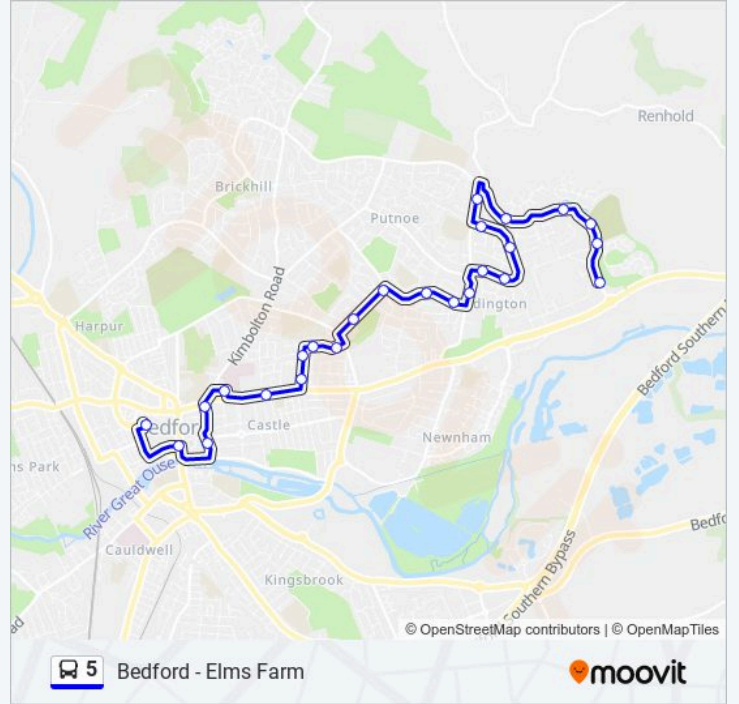

Milburn Road, Woodside

Church Lane Subway, Woodside

Hamsterley Close, Woodside

Poppyfields, Woodside

Norse Road Cemetery, Woodside

Hudson Road, Goldington

Caxton Road, Goldington

5 bus time schedules and route maps are available in an offline PDF at moovitapp.com. Use the Moovit App to see live bus times, train schedule or subway schedule, and step-by-step directions for all public transit in London.

© 2024 Moovit - All Rights Reserved